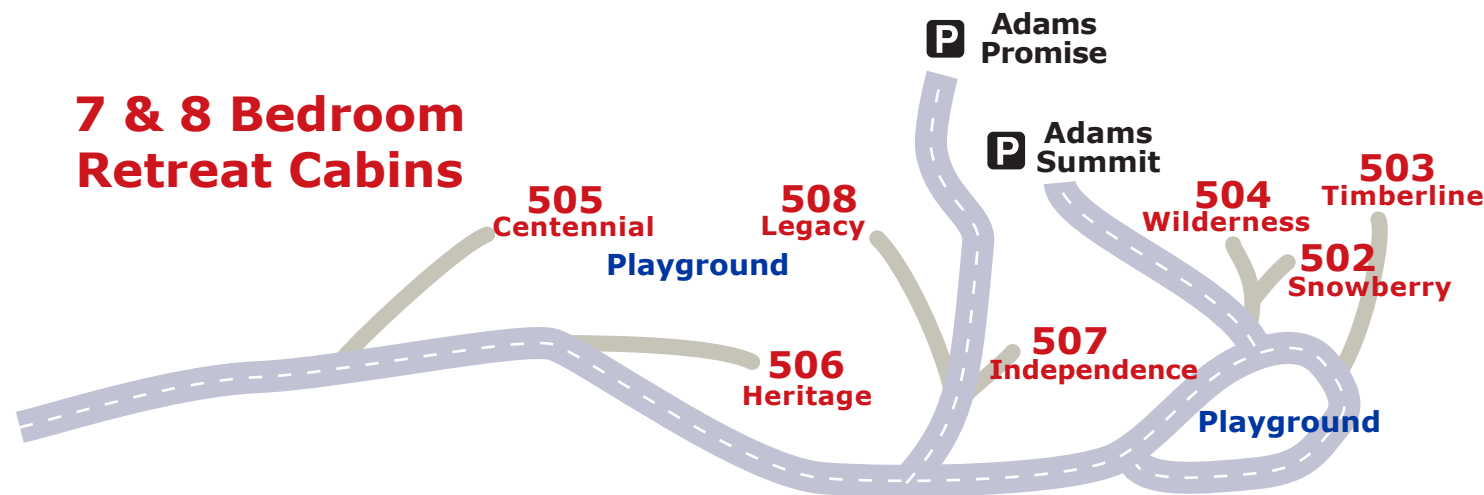

7 & 8 Bedroom Retreat Cabins

RETREAT CABINS LOCATION KEY

- 24 Willow
- 502 Snowberry
- 503 Timberline
- 504 Wilderness
- 505 Centennial
- 506 Heritage
- 507 Independence
- 508 Legacy

HELPFUL PHONE NUMBERS

Central Reservations	888-613-9622
SMR Main Phone	970-887-2152
Dial the main # and when you hear the recording, dial the extension listed below	
Buckboard Grill	x 4062
Chaplain	x 4003
Conference Office	x 4127
Front Desk	x 0
General Store	x 4109
Programs Office	x 4135

Speed Limit on the
YMCA of the
Rockies Snow
Mountain Ranch is
20 M.P.H.

SUMMER 2026