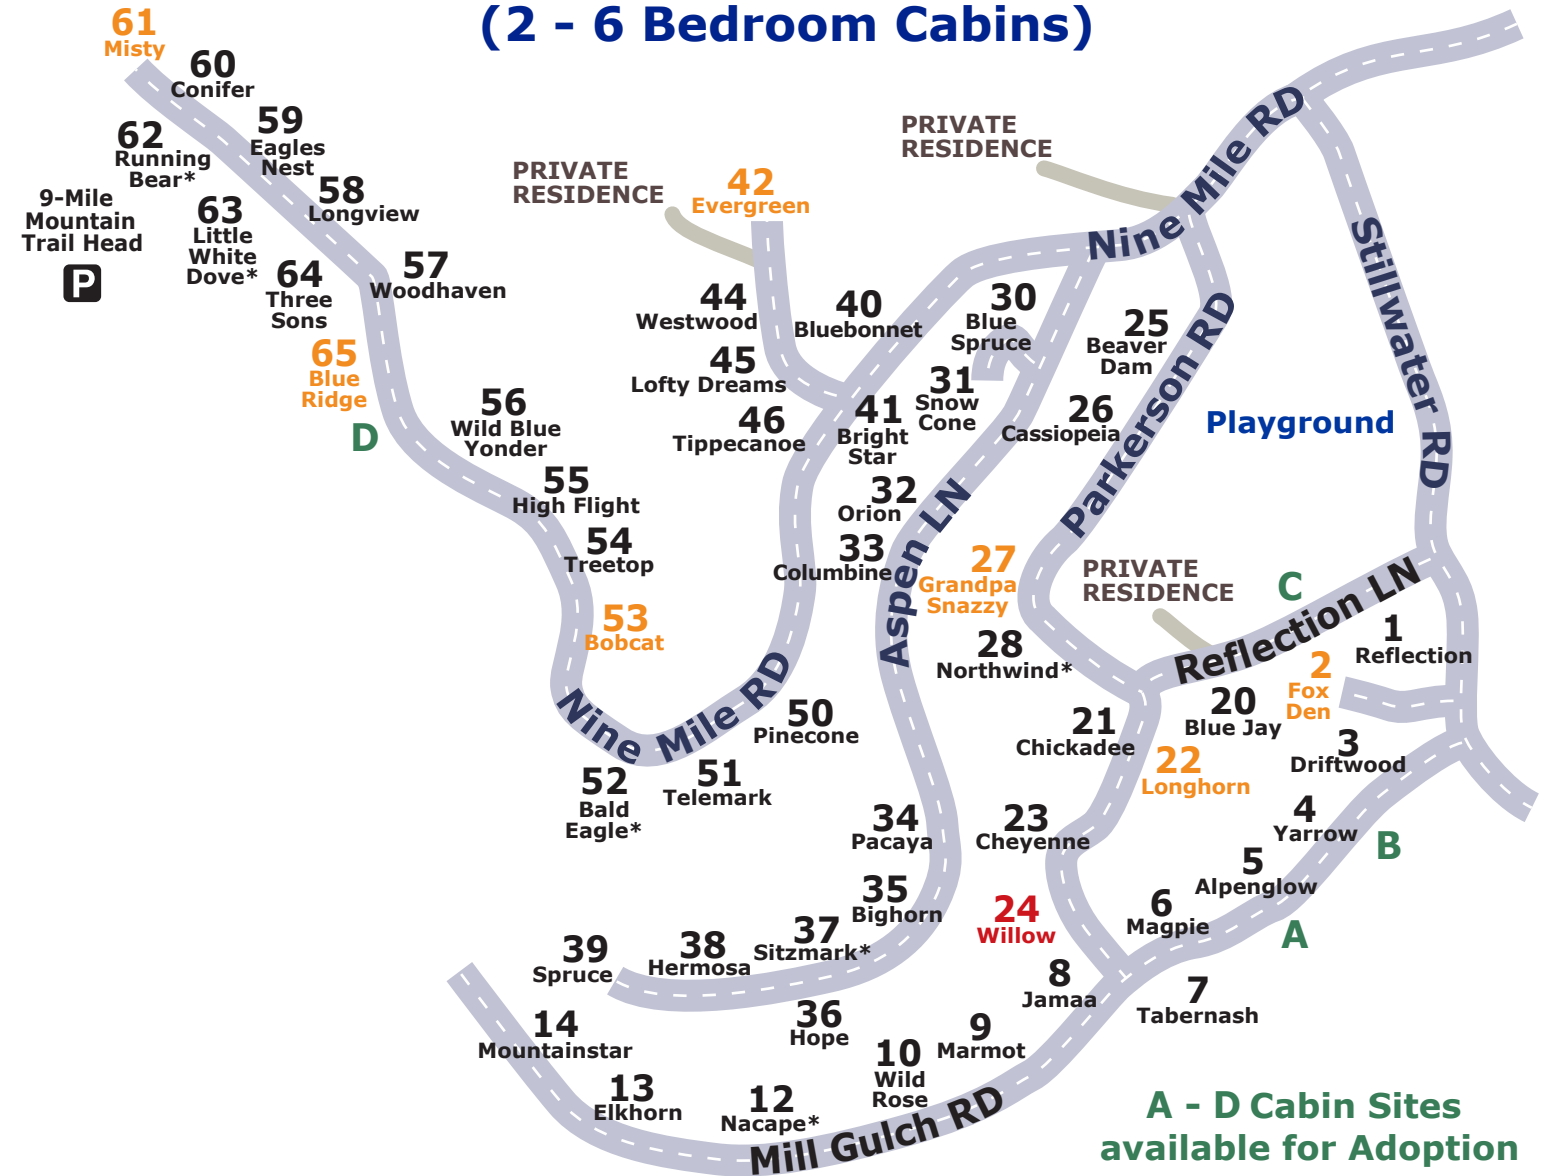

* Cabins Available for Adoption
Pet Free Cabins

CABIN LOCATION KEY NUMERICAL

1 Reflection	36 Hope
2 Fox Den	37 Sitzmark*
3 Driftwood	38 Hermosa
4 Yarrow	39 Spruce
5 Alpenglow	40 Bluebonnet
6 Magpie	41 Bright Star
7 Tabernash	42 Evergreen
8 Jamaa	44 Westwood
9 Marmot	45 Lofty Dreams
10 Wild Rose	46 Tippecanoe
12 Nacape*	50 Pinecone
13 Elkhorn	51 Telemark
14 Mountainstar	52 Bald Eagle*
20 Blue Jay	53 Bobcat
21 Chickadee	54 Treetop
22 Longhorn	55 High Flight
23 Cheyenne	56 Wild Blue Yonder
25 Beaver Dam	57 Woodhaven
26 Cassiopeia	58 Longview
27 Grandpa Snazzy	59 Eagles Nest
28 Northwind*	60 Conifer
30 Blue Spruce	61 Misty
31 Snow Cone	62 Running Bear*
32 Orion	63 Little White Dove*
33 Columbine	64 Three Sons
34 Pacaya	65 Blue Ridge
35 Bighorn	

* Cabins Available for Adoption
Pet Free Cabins

**Cabin Area
(2 - 6 Bedroom Cabins)**

A - D Cabin Sites available for Adoption