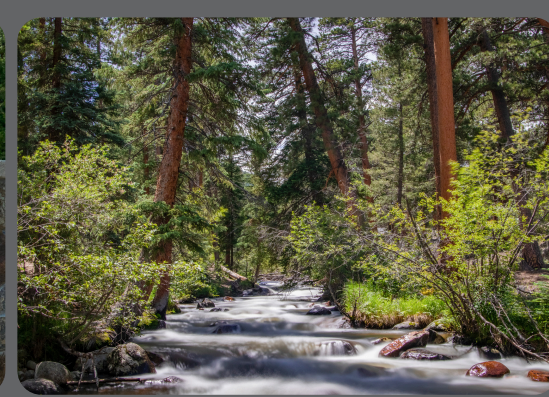

YMCA OF THE ROCKIES

COLUMBARIUMS AND LEGACY GARDENS

CONNECTING GENERATIONS

For many families, visiting YMCA of the Rockies at Snow Mountain Ranch or Estes Park Center has been a tradition. People have grown up here and later brought their own children to experience this uniquely beautiful part of the world.

Would you like to make YMCA of the Rockies your final resting place?

A columbarium is a special, sacred place where friends and family may gather for remembrance and prayer. We've created unique spaces to provide a final resting place for friends of the YMCA, consecrated and conserved in a spirit of dignity and reverence.