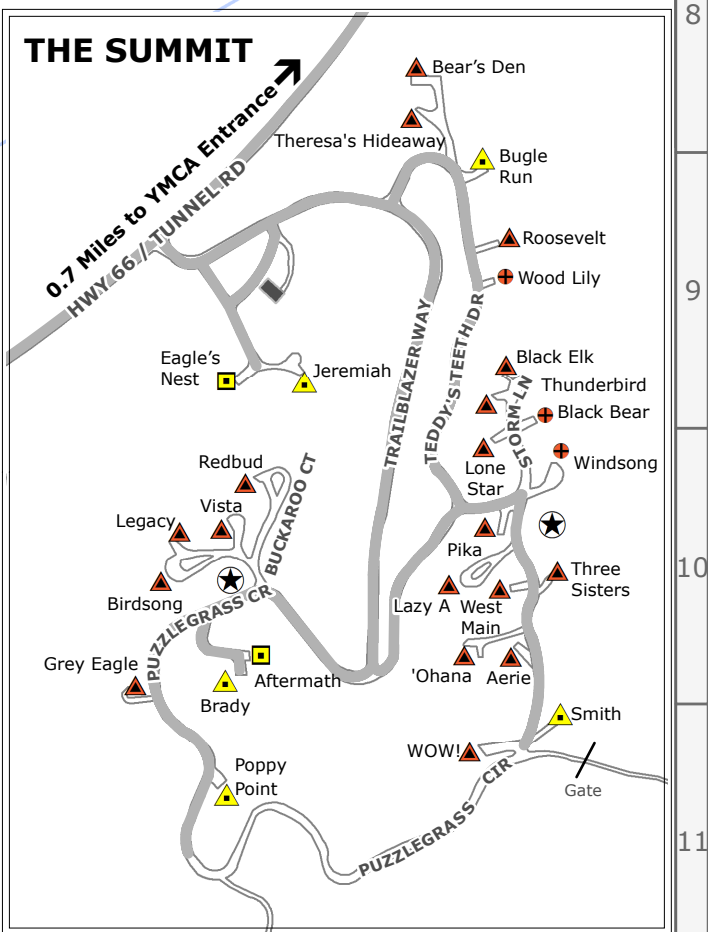

Updated May 18, 2026

Guest Cabins & Lodging				Programs & Activities							
A Third Way	6F	Eagle	6C	Lower Hyde	3F	Roosevelt	9G	Administration Building	5E	Laundromat/Linen Exchange	5F
Abundance	B5	Eagle Cliff Lodge	4F	LuHenDor	7E	Running Brave	6E	Archery Ranges	1F,5F	Legett Christian Center	4F
Aerie	10G	Eagle's Nest	9F	Lupine	5C	Sanctuary	6A	Arkansas Meeting Cabin	5E	Legett Fire Ring	4B
Aftermath	10F	Eastwood	5B	Magic Pines	6C	Sandstone	8B	Aspen Dining Hall	5E	Legett Legacy Garden	4F
Agate	2D	Elk Ridge	7E	Magpie	6C	Serendipity	6D	Assembly Hall	5E	Legett Youth Building	4B
Alleluia	6B	Emerald Mtn Lodge	6D	Mansura	8B	Serenity	7G	ATM	5E	Livery Fire Ring	8F
Aloha	5B	Epiphany	5A	Mariposa	6D	Shawnee	6D	Axe Throwing Range	4A	Longhouse	5F
Alpen Inn Lodge	5D	Evensong	6F	McIntosh	6B	Shoshone	2F	Basketball Court	4E	Marmot Manor	4B
Alpenglow	7C	Everhart Reunion Cabin	7C	Meadowlark	3C	Smith	11G	Bear (Friendship Lodge)	3C	Maude Jellison Library	5F
Alplyly	8B	Fairchild Reunion Cabin	7G	Meadows, The	3C	Speargrass	5A	Beech (Livery)	3A	Mini Golf	3E
Anasazi	3F	Faithful	4D	Meadowview	4C	Spruce	4C	Benbrook Pickleball Courts	3E	Missouri Meeting Cabin	5F
Antlers	6F	Far Far Away	3D	Mica	3D	Stargazer	3D	Bennett Building	4C	Moonshadow	4A
Apache	3E	Fellowship	3D	Mockingbird	7D	Starry Night	6C	Bible Point Trailhead	3A	Mootz Family Craft & Design Cntr	4D
Apple	3F	Flattop	7C	Moosquin	6F	Stay Awhile	5C	Big Horn (Friendship Lodge)	3C	Mount Ypsilon Staff Lodge	5C
Arapahoe	3F	Four Sisters	6G	Morning Star	8D	Sully	6G	Big Horn Annex	11A	Mountainside Lodge	11A
Aspen	3D	Garris Reunion Cabin	6G	Mountain Ash	3D	Summit View	3E	Birch Meeting Cabin	5C	Murphy's Mountain Dog Park	6C
At Ease	6G	Generations Reunion Cabin	6G	Mountain Haven	6B	Sunflower	7D	Bishop's Fellowship Fire Ring	4E	Nature Explore Outdoor Clssrm	4D
Austin	3D	Ghost Rider	4C	Mountain Majesty	7F	Sunnypine	6C	Bob Ecker Roller Rink	5F	Nebraska Meeting Cabin	5E
Avalanche	6B	Golden Eagle	7F	Mountain Meadow	3C	Sunshine	3D	Boone Family Mountain Cntr	2E	Oklahoma Meeting Cabin	5E
Bag End	8C	Grace	5C	Mountain Sage	5C	Swede Point	6D	Buildings & Grounds Office	6F	Outdoor Climbing Wall	1D
Barclay Reunion Cabin	5G	Gratitude	7G	Mountain Sky	7A	Sweetbriar	7F	Center for Well Being (CFWB)	4D	Outpost Youth Building	1D
Base Camp	6G	Green Mountain	6C	Mountainside Lodge	7C	Tabbytowick	6A	Colorado Meeting Cabin	5F	Overlook Chapel	9A
Bear Claw	6B	Grey Eagle	10F	Mountainview	6B	Tannenbaum	3F	Conference Office	5E	Peaceful Pines Duplex	3E
Bear Hollow	3D	Haiyaha	4C	Mummyview	5B	Teddy's Teeth	4D	Cornhole, Shuffleboard, Bocce Ball	4E	Pearson Fire Ring	2F
Bear's Den	8F	Happy Trails	6F	Nab Camus	6A	Tejas	7E	Coyote (Friendship Lodge)	3C	Photo Park	5C
Big Bear	4D	Harmony	7E	Narnia	3C	Terra Tomah	6B	Dannen Chapel & Library	4F	Pine Room Restaurant	5E
Big Horn Annex	7A	Heights	6B	Nokhu	6A	Thanksgiving	6A	Dakota Meeting Cabin	5E	Playground	4B,4D,4F
Birdsong	10F	Hidden Valley	4D	Nokomis	4D	Theresa's Hideaway	8F	Deer (Friendship Lodge)	3B	Ponder Chapel	4F
Bittersweet	7E	Highlander	5B	North Star	4D	Three Sisters	10G	Dick Hall	5E	Post Office	5E
Black Bear	9G	Holdmore	8B	'Ohana	10G	Thunderbird	9G	Disc Golf Start	4C	Ptarmigan Meeting Cabin	4F
Black Elk	9G	Honey Bee	6C	Onahu	8B	Timberline	6B	Dorsey Museum	4D	Rainbow Duplex	7B
Blessings Reunion Cabin	8D	Hope	3E	Onyx	2D	Tonkawa	3E	Duncan Clubhouse	4E	Reunion Cabins (8-Bedroom)	6G
Blue Bell	6D	Hopping's Roost	6C	Opa	4B	Tonohutu	3F	Elm Meeting Cabin	4E	Recycle Dropoff	3E
Blue Bird	6C	Horizon	8B	Oriole	6D	Tradition	6B	Everhart Day Camp Amphitheater	4B	Ruesch Auditorium	5E
Blue Bonnet	7E	Humble Hideaway	4C	Ouray	7C	Trail's End	8D	Forest Grove	7B	Sara Smith Outdoor Chapel	3A
Boulderdash	6C	Hummingbird	3D	Overlook	5C	Tundra	6A	Friendship Fire Ring	3B	Sasquatch Fly Fishing	2E
Brady	10G	Hyde Away	3F	Ozark	7B	Twin Sisters Lodge	5F	Friendship Staff Lodge	3B	Schlessman Association Offices	4F
Bristlecone	3F	Indian Paintbrush	7E	Pagoda	5B	Twin View	6C	GatheRing Fire Ring	4D	Singing Pines	7C
Brookline	5B	Inwood	5B	Peace	7B	Tyndal	7B	Gaylord Program Building	4D	Sledding Hill	4G
Bugle Run	9G	Iowa	2F	Peterson	8B	Utopia	7F	General Store	5E	Spruce Dining Hall	5E
Bungalow	6B	Isabella Bird	7F	Pika	10G	Valdera	7F	Glacier Creek Trailhead	2E	Stutts Field	4E
Byenbye	5C	Jayhawk	3F	Pinecone	3F	Valley View	5A	Group Sales Office	F4	Sweet Memorial Program Bldg	4D
Cedar	3D	Jeremiah	9F	Piñon	3F	Vespers	6G	Guest Check-in	5E	Tennis Court	3E
Centennial	4C	Joyful	4C	Ponderosa	3D	Vista	10F	Hague Staff Lodge	6E	Texas Meeting Cabin	5E
Charley	4D	Juniper	3E	Poppy Point	11F	Vista Grande	6B	Halletts Staff Lodge	6E	Timothy Stone Outdoor Chapel	10A
Chasm View	7C	Kenwood	5C	Quartz	3D	Wapiti	7C	Haywood	9F	Upper Cookout	2E
Cheyenne	3E	Kiowa	3E	Rainbow Lodge	5G	West Main	10G	Hempel Auditorium	4D	Volleyball Court	4E
Coleman	4A	Klenkitaki	6A	Rainbow's End	3C	Whileaway	3F	Henry Dorsey Memorial Pool	4D	Walnut Dining Room	5E
Conifer	5B	Koinonia	3D	Ram's Horn	6B	White Buffalo	7B	Horseshoes	4E	Whispering Pines	7C
Coram Deo	3F	Kum Ba Yah	7F	Ram's Horn Lodge	5E	White Pine	3F	Housekeeping Office	5F	Willome Conference Center	5F
Cotton	6B	Lanai	6B	Ranch House	7B	Wildflower	6F	Howard Staff Lodge	6E	Women's Meeting Building	5F
Crestview	5B	Larkspur	5B	Red Rock	7B	Wildwood	5B	Hyde Chapel	4F	YMCA Vehicle Maintenance	3E
Crystal	3D	Lazy A	10G	Redbud	10F	Willow Creek	4D	Hyde Chapel Fire Ring	4E	Yoga Deck	1E
Daleview	5C	Leap of Faith	7F	Refuge	7F	Wind River Lodge	5D	Jacques' Place Fire Ring	5F		
Dandelion	7E	Legacy	10F	Rejoice	7F	Windsong	10G	Jackson Stables	3A		
Dannen Reunion Cabin	6G	Lone Star	10G	Reveille	7G	Wood Lily	9G	Jellison Youth Building	4B		
Deer Ridge Lodge	4G	Longhorn	8B	Robin's Nest	6C	WOW!	11G	Kansas Meeting Cabin	5E		
Double H	7C	Long's Peak	7B	Rock Chalk	6C	Wren's Nest	6D	Kathie Mennel Amphitheater	2F		
Dream	6A	Longs Peak Lodge	5E	Rock Haven	7E	Wren's Song	7F	Labyrinth	4D		
Dunraven	5B										