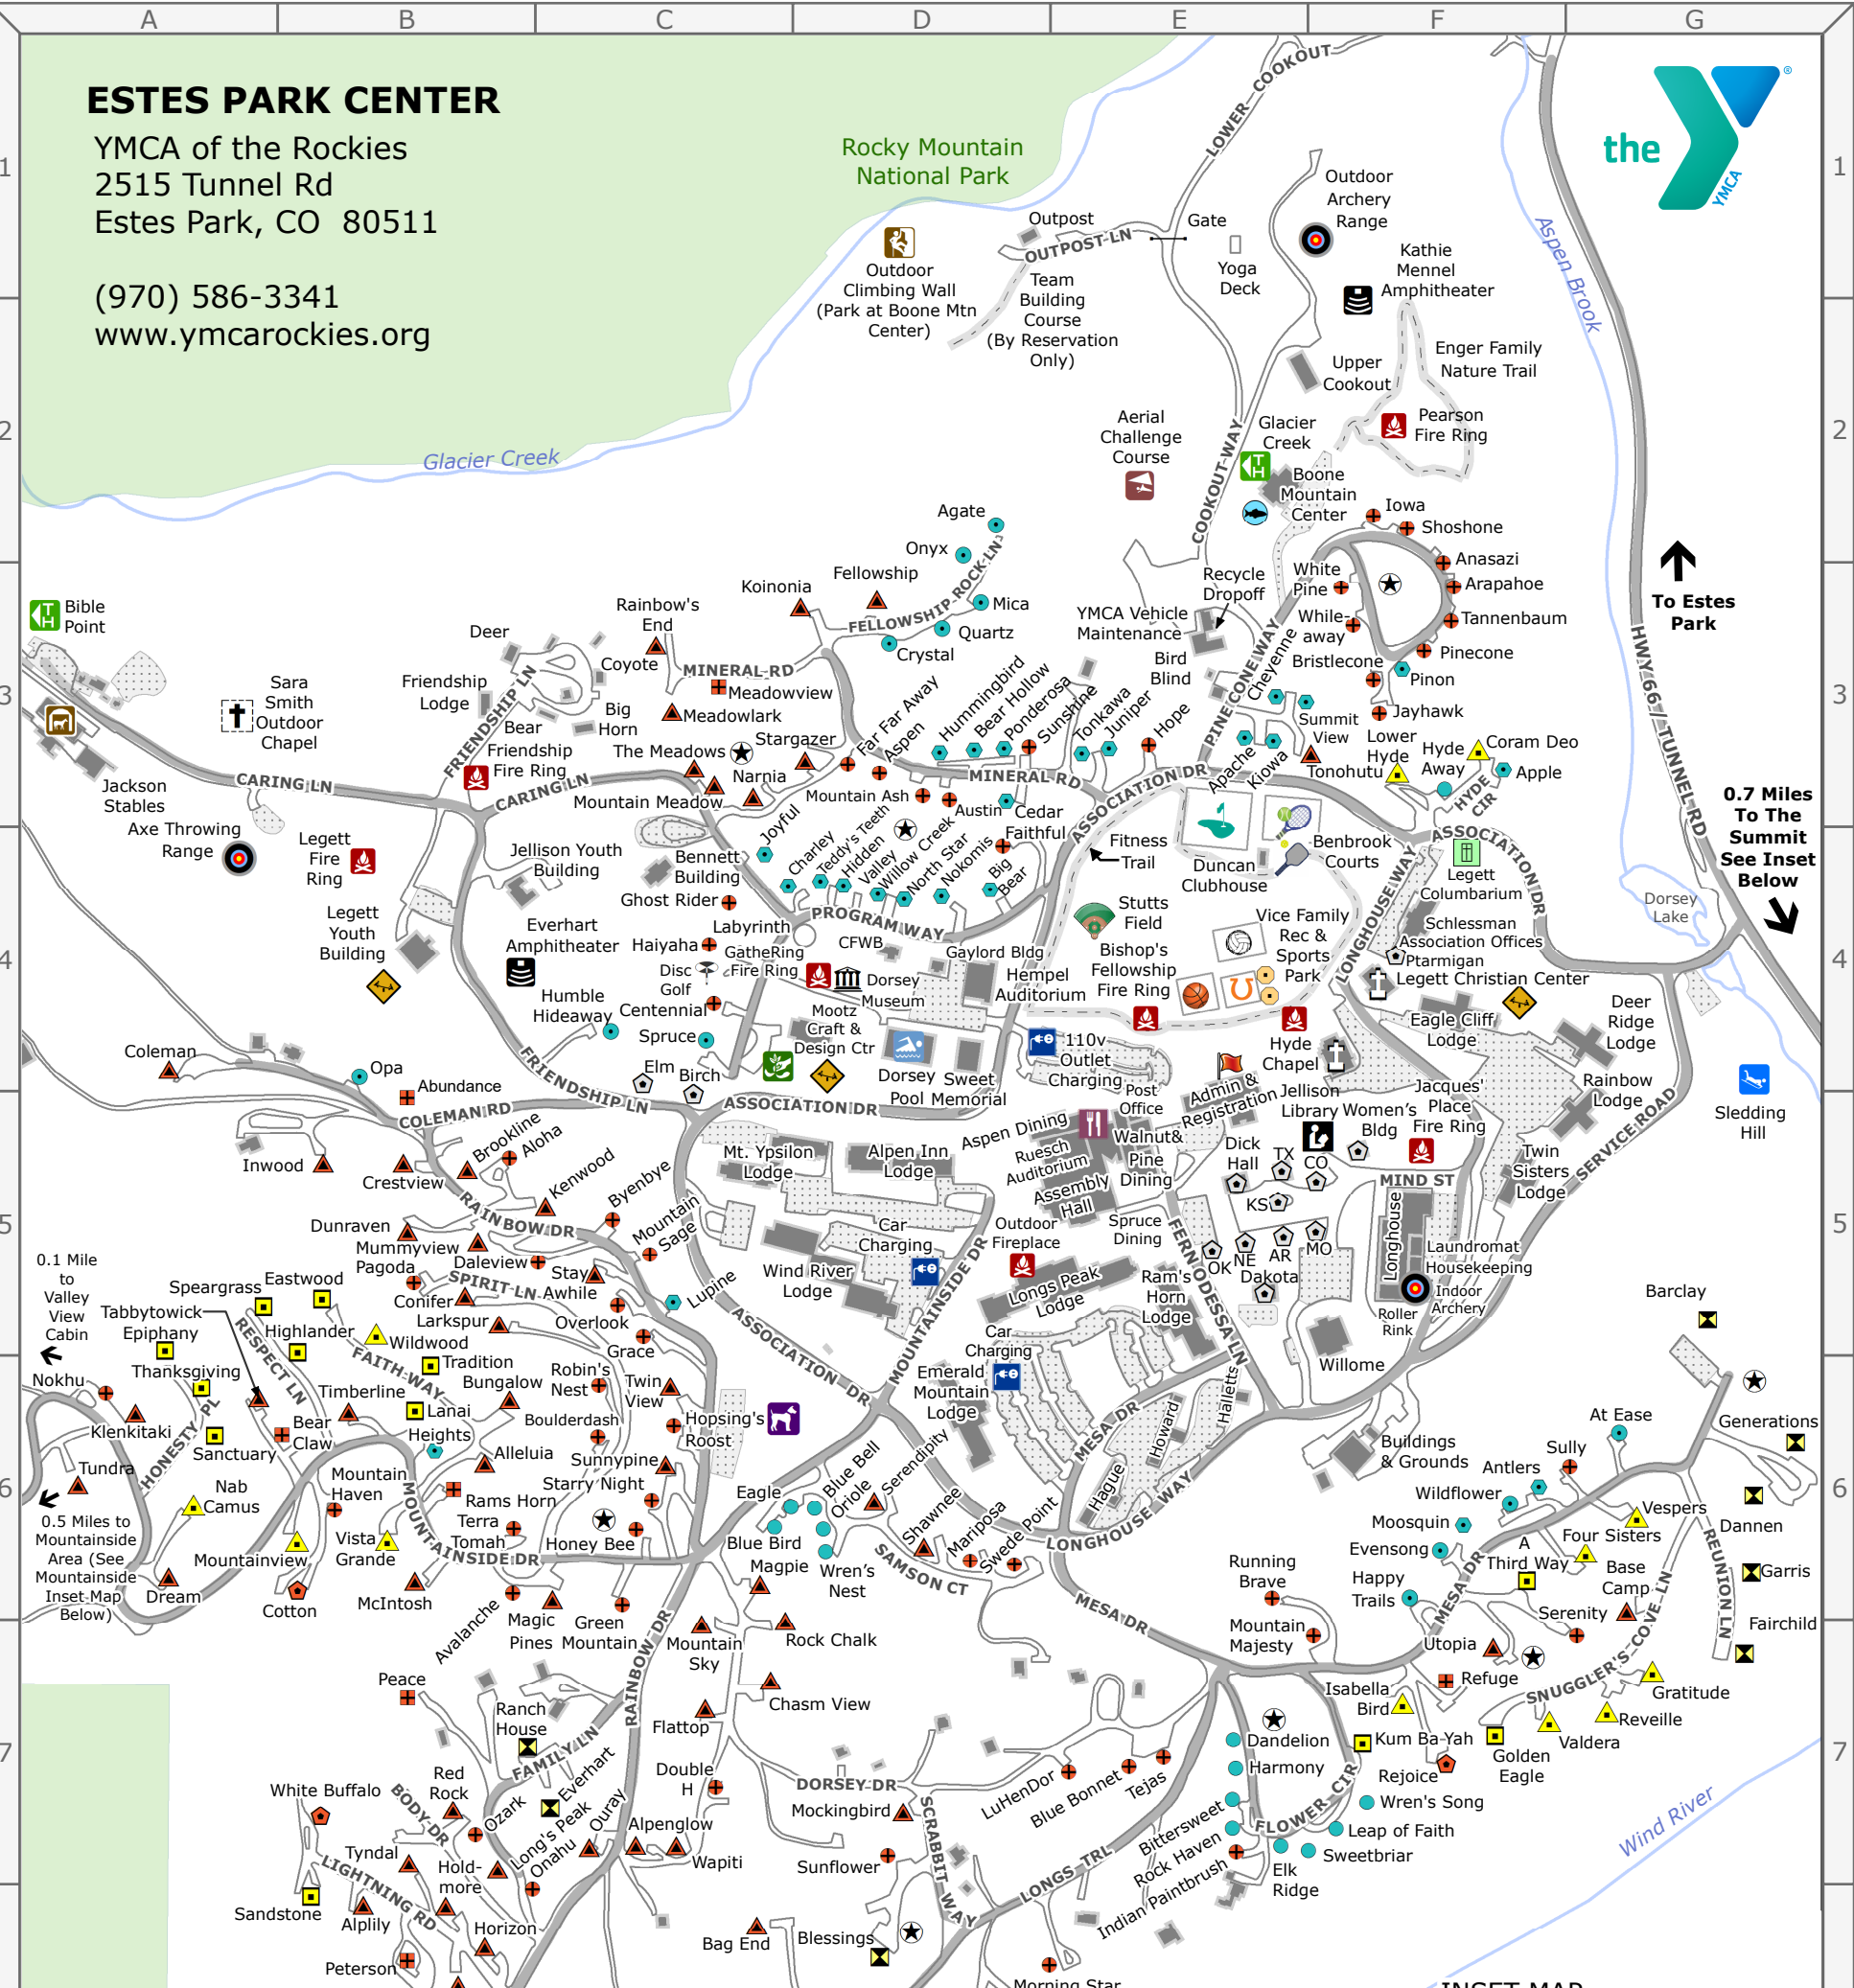

ESTES PARK CENTER

YMCA of the Rockies
2515 Tunnel Rd
Estes Park, CO 80511

(970) 586-3341
www.ymcarockies.org

Rocky Mountain National Park

0.7 Miles To The Summit
See Inset Below

To Estes Park