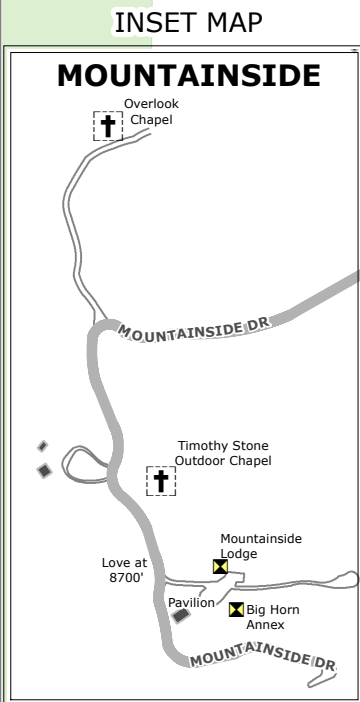

# ESTES PARK CENTER

YMCA of the Rockies  
2515 Tunnel Rd  
Estes Park, CO 80511

(970) 586-3341  
www.ymcarockies.org

Rocky Mountain National Park

0.7 Miles To The Summit  
See Inset Below

To Estes Park

CABINS			
	2 Bedroom Rustic		5 Bedroom w/ Fireplace
	2 Bedroom Basic		3 Bedroom Plus
	2 Bedroom Midsize		4 Bedroom Plus
	2 Bedroom w/ Fireplace		Reunion Cabin
	3 Bedroom w/ Fireplace		Meeting Cabin
	4 Bedroom w/ Fireplace		