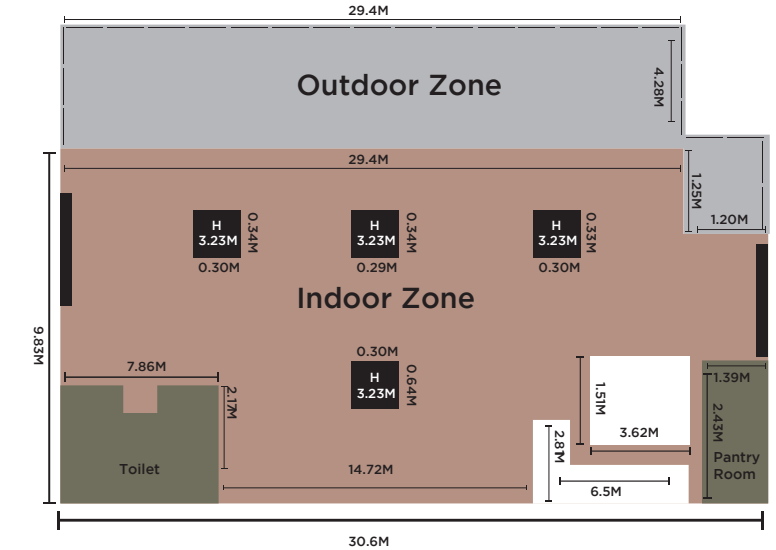

## TERRACE OF INFINITY

This elegant venue offers the perfect place for business or social gatherings. This elegant venue offers the perfect place for cocktail party. The venue overlooking the turquoise seas and beyond with highly recommended for sunset and evening event.

## THE DECK

Inspired setting for business by the ocean side

Our The Deck function space accommodate mid-size meetings, and small training sessions. Knowledgeable planners work with you on every detail from delicious meals to state-of-the-art technology, ensuring your next event is a resounding success.