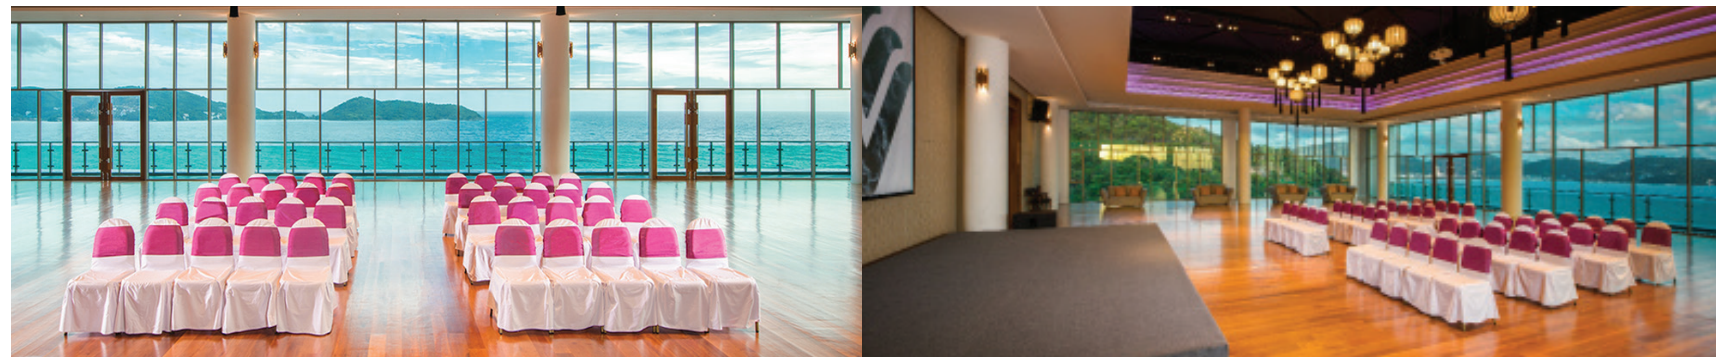

## INFINITI LOBBY BAR

Situated near the lobby and overlooking the seaside, the Infinity Bar is the ideal setting for business or social gatherings. A bar and lounge all rolled into one, this elegant venue offers the perfect place to grab a casual bite or a drink overlooking the turquoise seas and beyond. Private party at our open terrace with breathtaking views of Andaman Sea.

## OUR STYLISH EVENT FACILITIES TAKE YOUR BUSINESS MEETING TO THE NEXT LEVEL

Host a first-class function in our picturesque location, featuring elegant event space, a myriad of dining options, and exceptional amenities. We offer 750 square meters of spectacular meeting space, accommodating 360 guests conference or banquet style, while our beautiful garden is ideal for photo shoots. Let our team of event professionals finesse every last detail, from catering menus to seating layouts.

## PARISORN BALLROOM

Plan a spectacular meeting, wedding or social event at our seaside resort in Thailand. We offer 510 square meters of spectacular event space with contemporary decor, a picturesque location, creative world cuisine and exceptional service.

Surrounded by lush grounds and panoramic views of the Andaman Sea, our event facilities offer high ceilings, oversized windows and an elegant ambiance for conferences, receptions, and banquets for up to 250 guests.