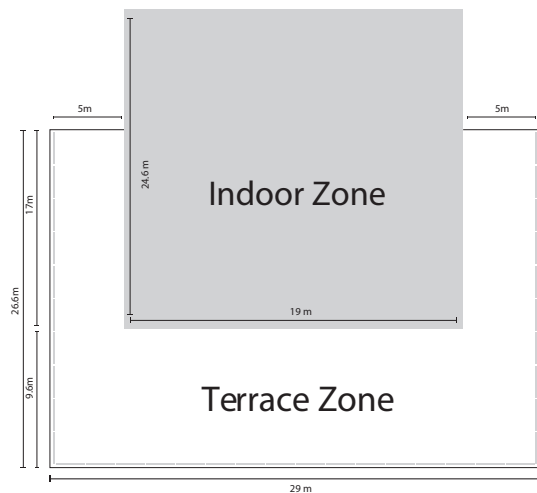

LATITUDE 98 TERRACE

Oceanfront Perfected

Our breathtaking Latitude 98 Terrace offers beautiful Andaman Ocean views and seats up to 150 for a cocktail party. The terrace offers an ideal location for pre-function events, refreshment breaks, and cocktail receptions, and can also host private wedding of up to 150 for the ceremony or up to 150 for a cocktail reception.

WYNDHAM GRAND® Phuket Kalim Bay

HOTEL ACCESS

By plane: Phuket International Airport

WYNDHAM GRAND PHUKET KALIM BAY

8/18-19 Moo 6, Kamala, Kathu,
Phuket, 83150. Thailand.

DISTANCE TO AIRPORT

31 KM
40 MINUTES