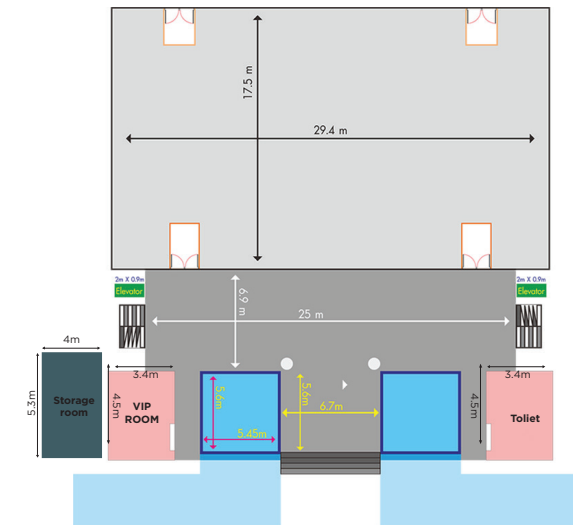

PARISORN BALLROOM

Plan a spectacular meeting, wedding or social event at our seaside resort in Thailand. We offer 510 square meters of spectacular event space with contemporary decor, a picturesque location, creative world cuisine and exceptional service.

Surrounded by lush grounds and panoramic views of the Andaman Sea, our event facilities offer high ceilings, oversized windows and an elegant ambiance for conferences, receptions, and banquets for up to 250 guests.