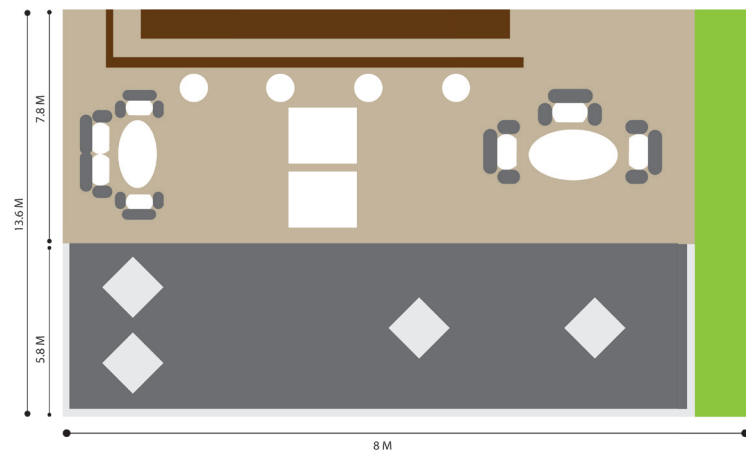

## THE THABTIM

Make it an occasion to remember in an awe-in-spring setting at The Thabtim, perfect space for small group event or private section Meeting which can be arranged to accommodate up to 50 guests.