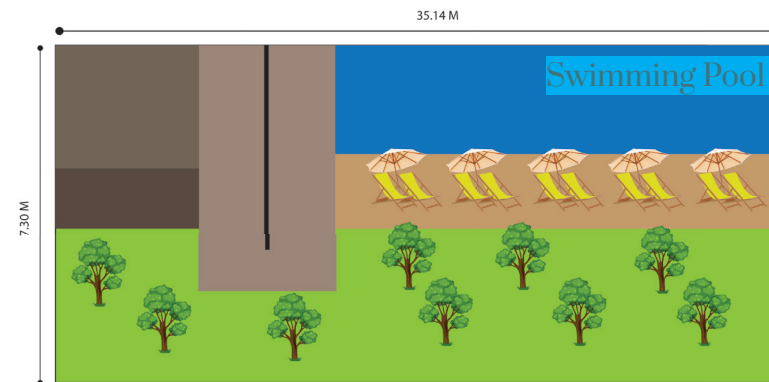

## THE THABTIM

Make it an occasion to remember in an awe-in-spring setting at The Thabtim, perfect space for small group event or private section Meeting which can be arranged to accommodate up to 50 guests.

## ZANA GARDEN

When the garden meets the ocean

We have the superlative space, Zana garden with personalized service, and extraordinary extras to make your gathering a memorable, resounding success among the beautiful gardens and the Andaman Ocean view.