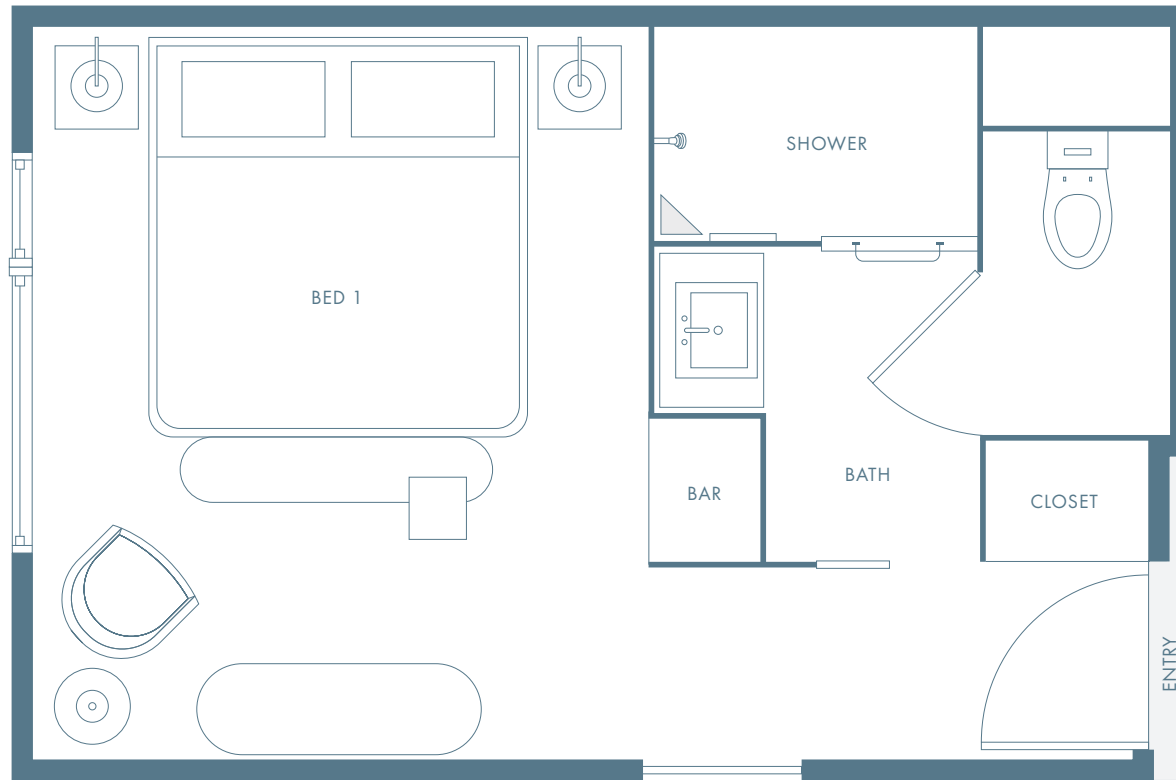

WHITE ELEPHANT™
ASPEN

White Elephant Aspen Floor Plans King Room

250 - 300 Sq. Ft.