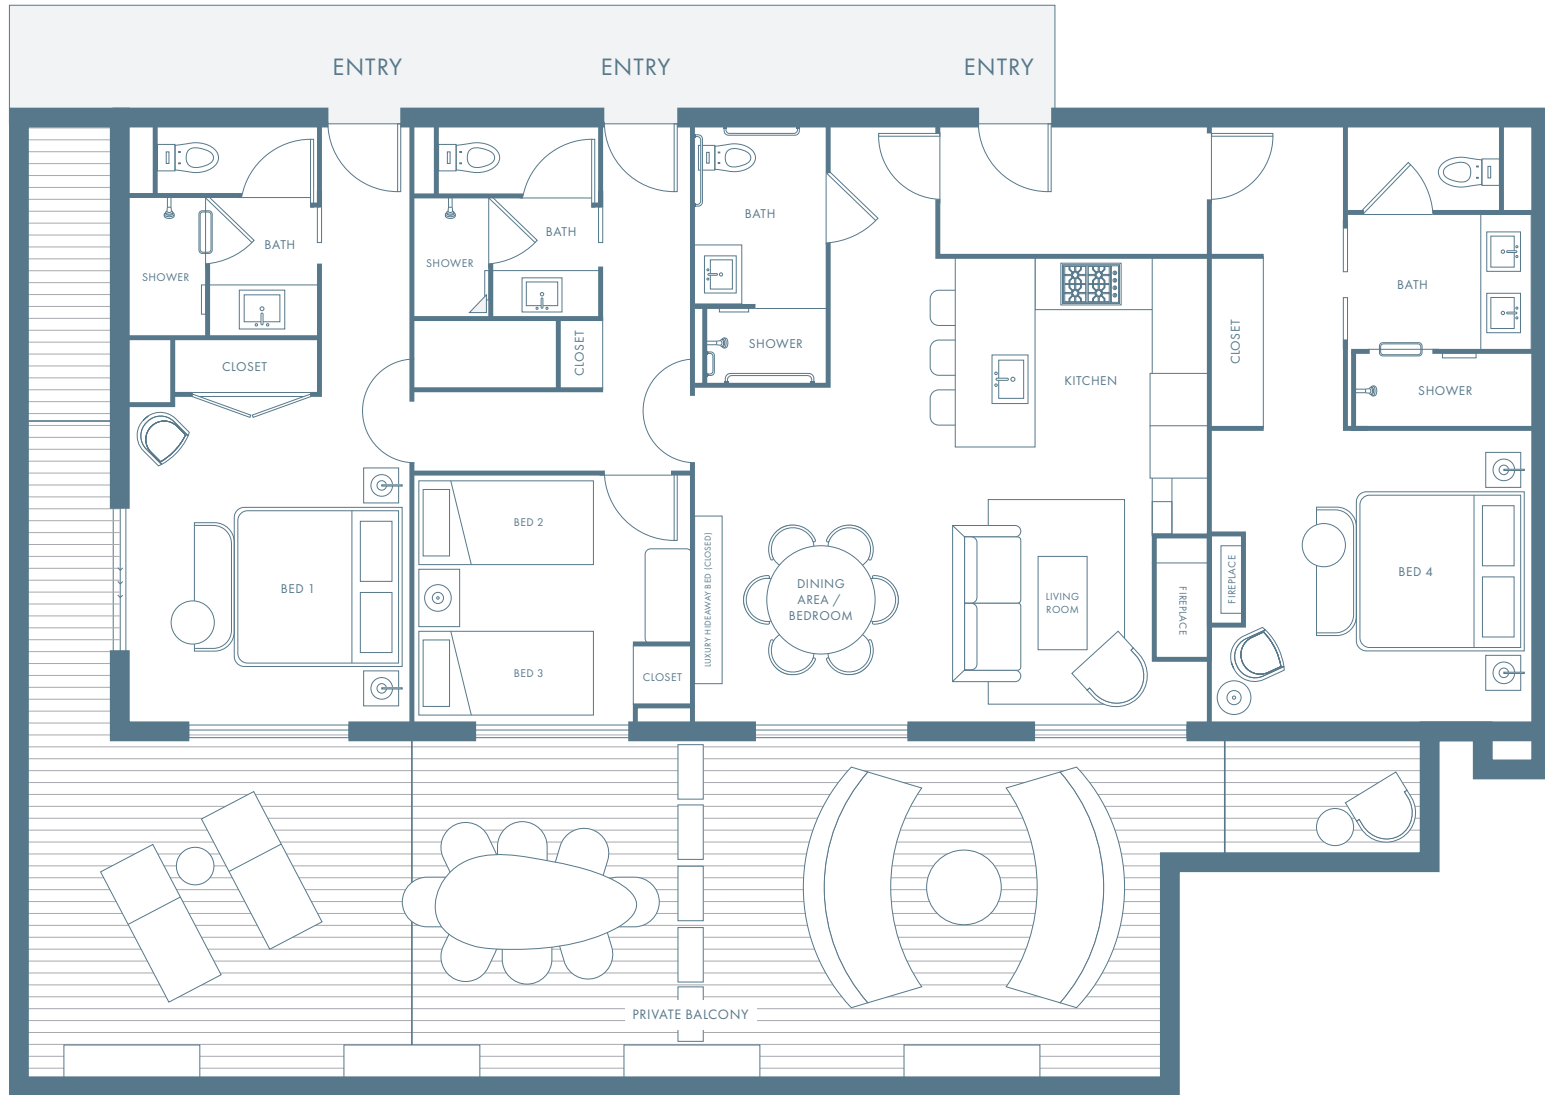

WHITE ELEPHANT™
ASPEN

White Elephant Aspen Floor Plans Ajax Penthouse (Balcony Access From Every Room)

1550 Sq. Ft.