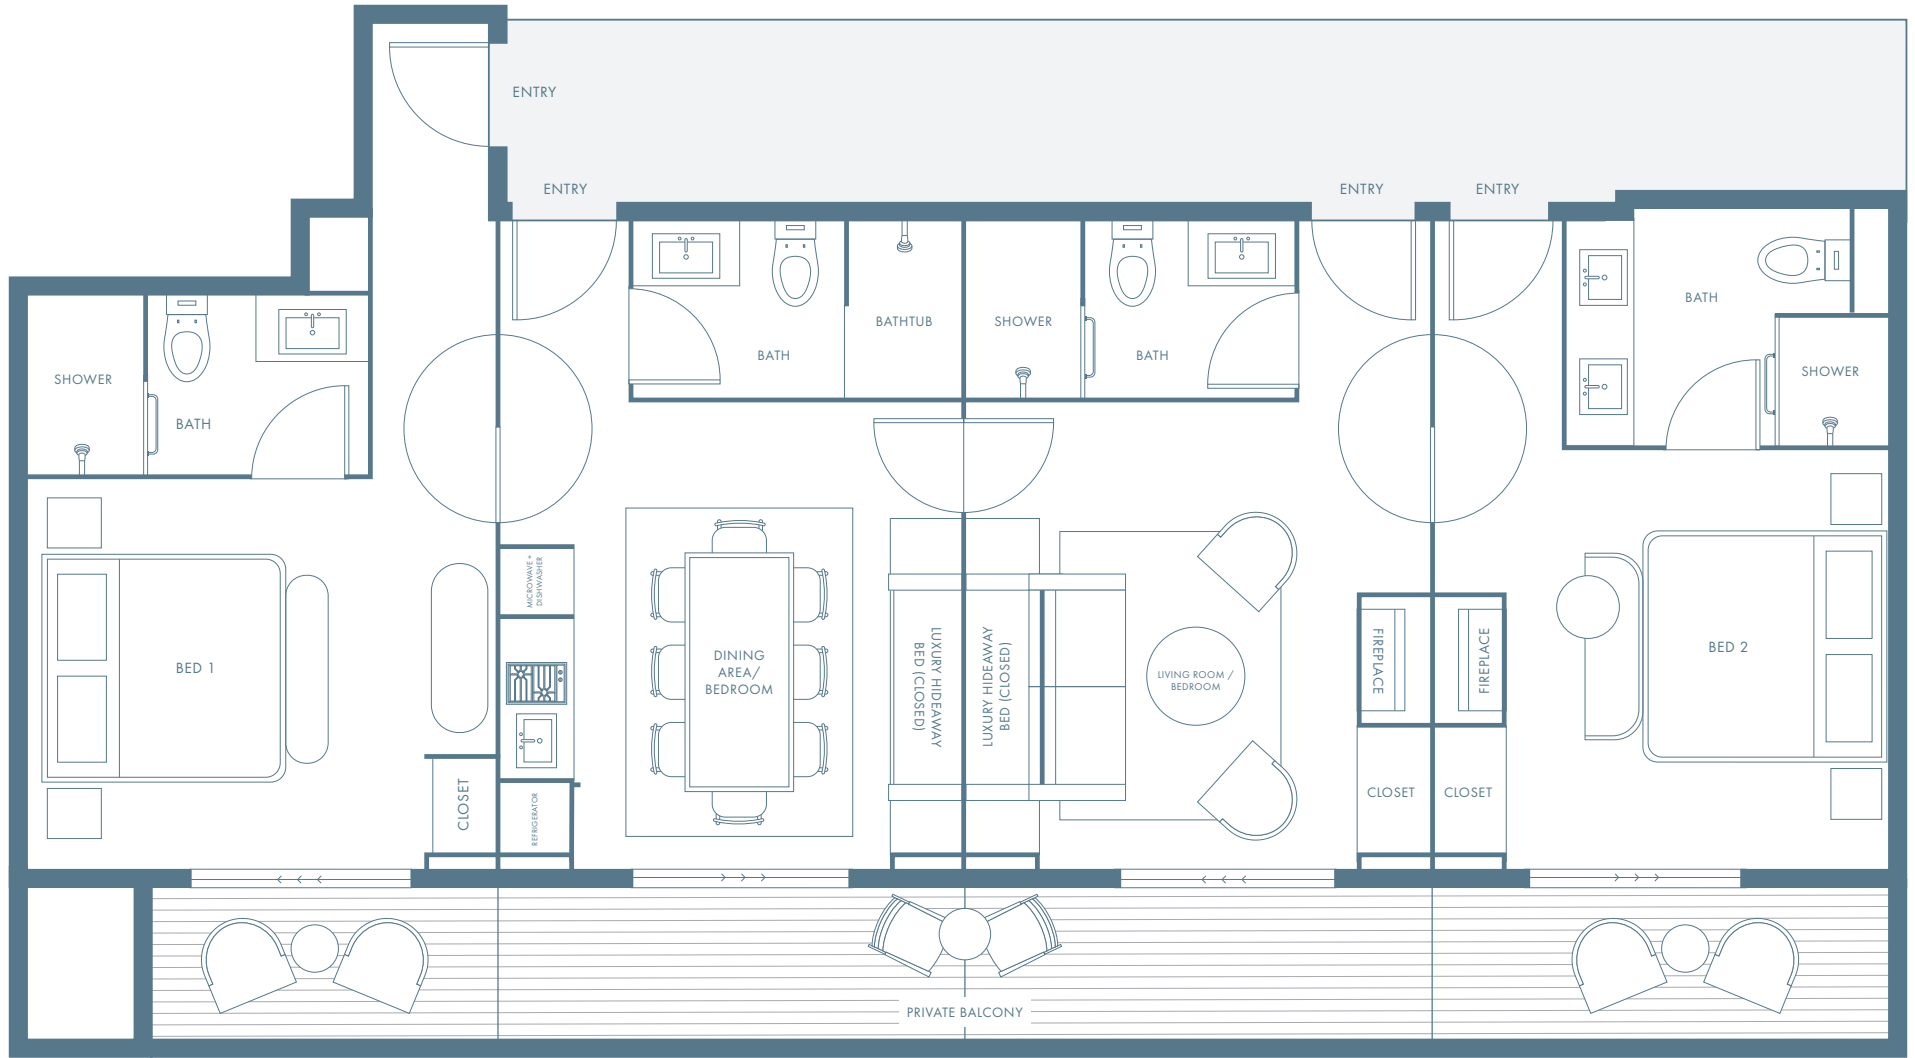

WHITE ELEPHANT™
ASPEN

White Elephant Aspen Floor Plans West End Suite (Balcony Access From Every Room)

1050 Sq. Ft.