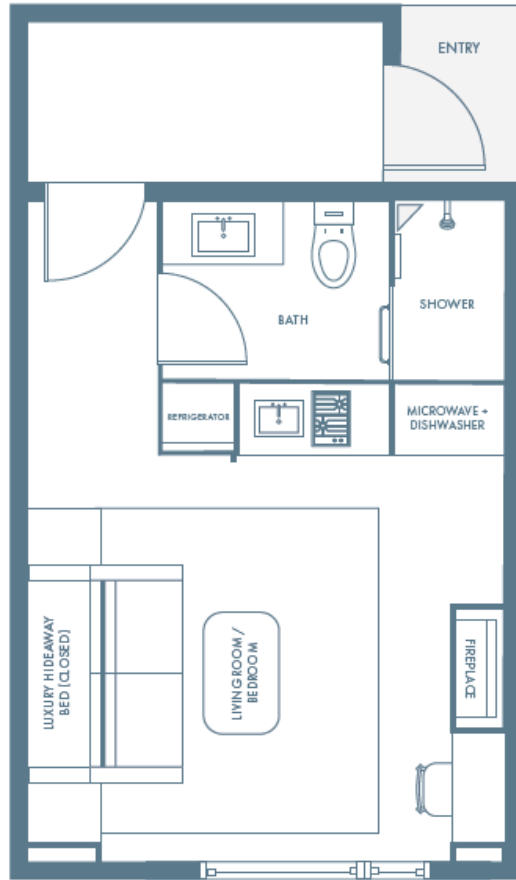

260 Sq. Ft.

300 Sq. Ft.

West End Luxury Hideaway Queen  
275 Sq. Ft.  
+ balcony

Ajax Luxury Hideaway Queen  
320 Sq. Ft.  
+ balcony