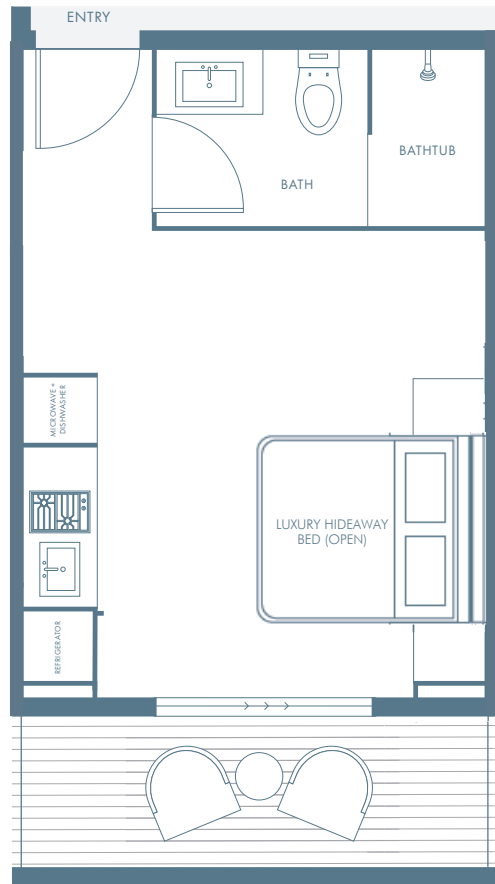

260 Sq. Ft.

300 Sq. Ft.

West End Luxury Hideaway Queen  
275 Sq. Ft.  
+ balcony

Ajax Luxury Hideaway Queen  
320 Sq. Ft.  
+ balcony