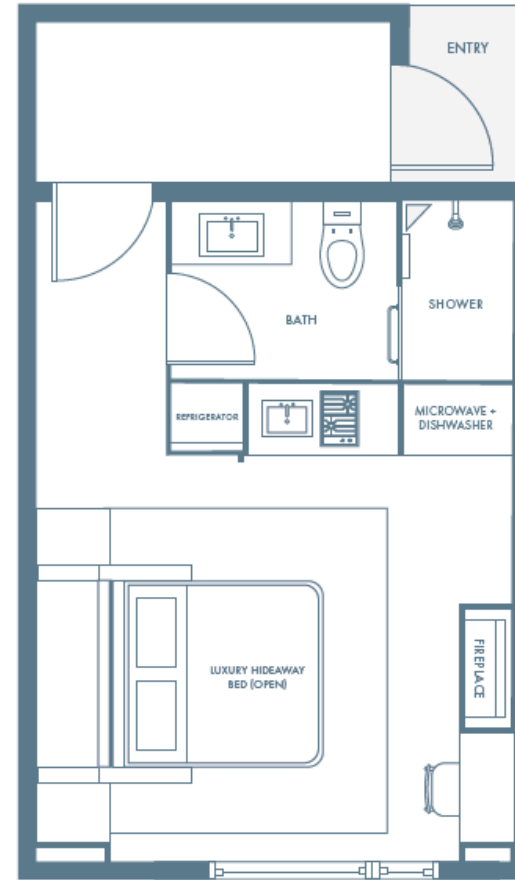

260 Sq. Ft.

300 Sq. Ft.

West End Luxury Hideaway Queen  
275 Sq. Ft.  
+ balcony

Ajax Luxury Hideaway Queen  
320 Sq. Ft.  
+ balcony