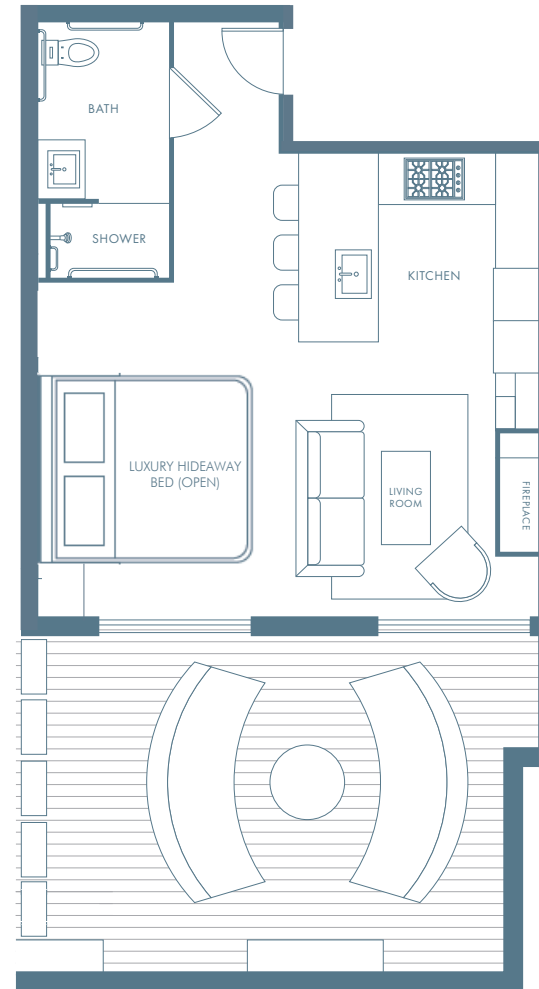

260 Sq. Ft.

300 Sq. Ft.

West End Luxury Hideaway Queen  
275 Sq. Ft.  
+ balcony

Ajax Luxury Hideaway Queen  
320 Sq. Ft.  
+ balcony