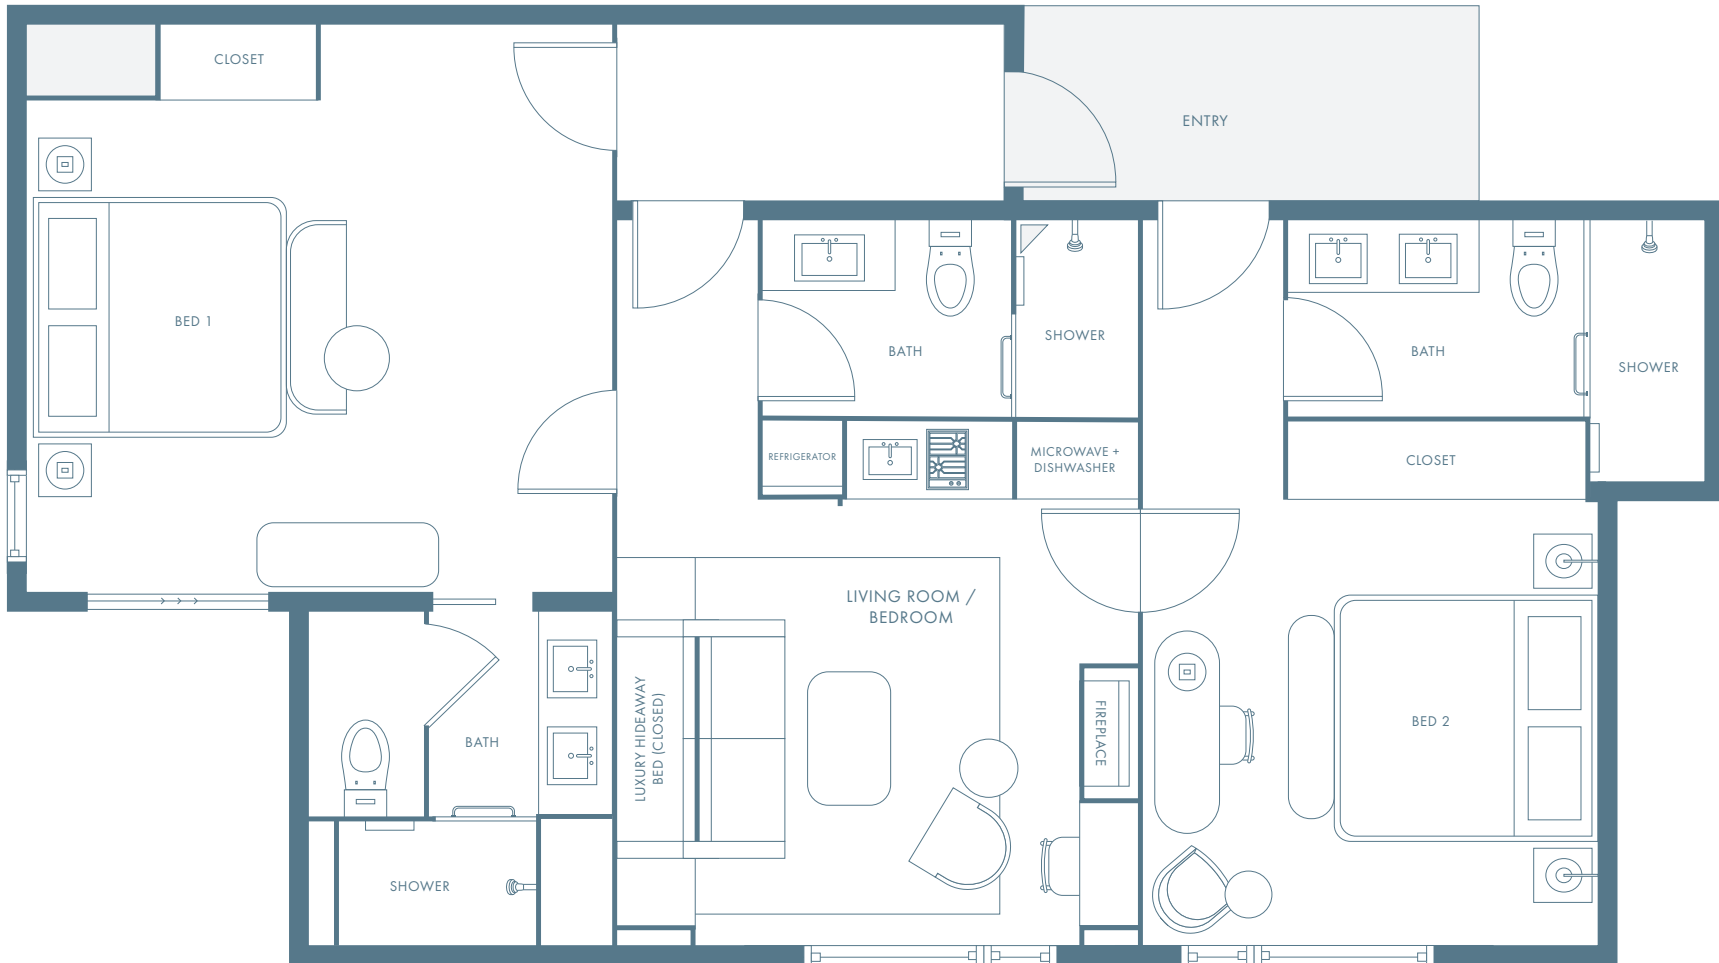

WHITE ELEPHANT™
ASPEN

White Elephant Aspen Floor Plans Highlands Suite

870 Sq. Ft.