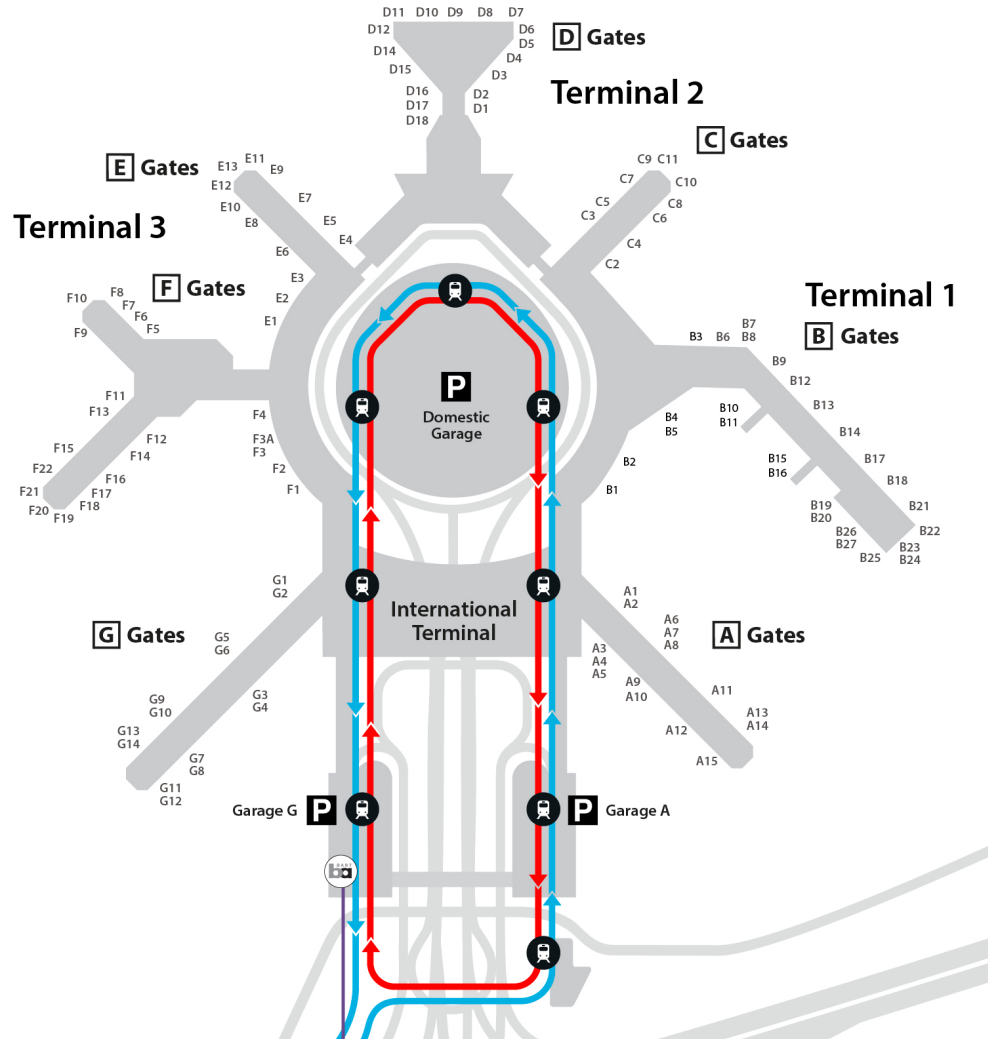

SFO TERMINAL MAP

Terminal 1: Aer Lingus, Alaska & Hawaiian, American, Delta, Frontier, JetBlue, Porter, Sun Country
Terminal 2: Air Canada, Breeze, Southwest, United, WestJet

Terminal 3: United (Domestic)
International Terminal: all international airlines

i Shuttle pick-up is always on the **Departures Level, Center Island**. Look for the **Hotel & Courtesy Bus** stop in front of each terminal.