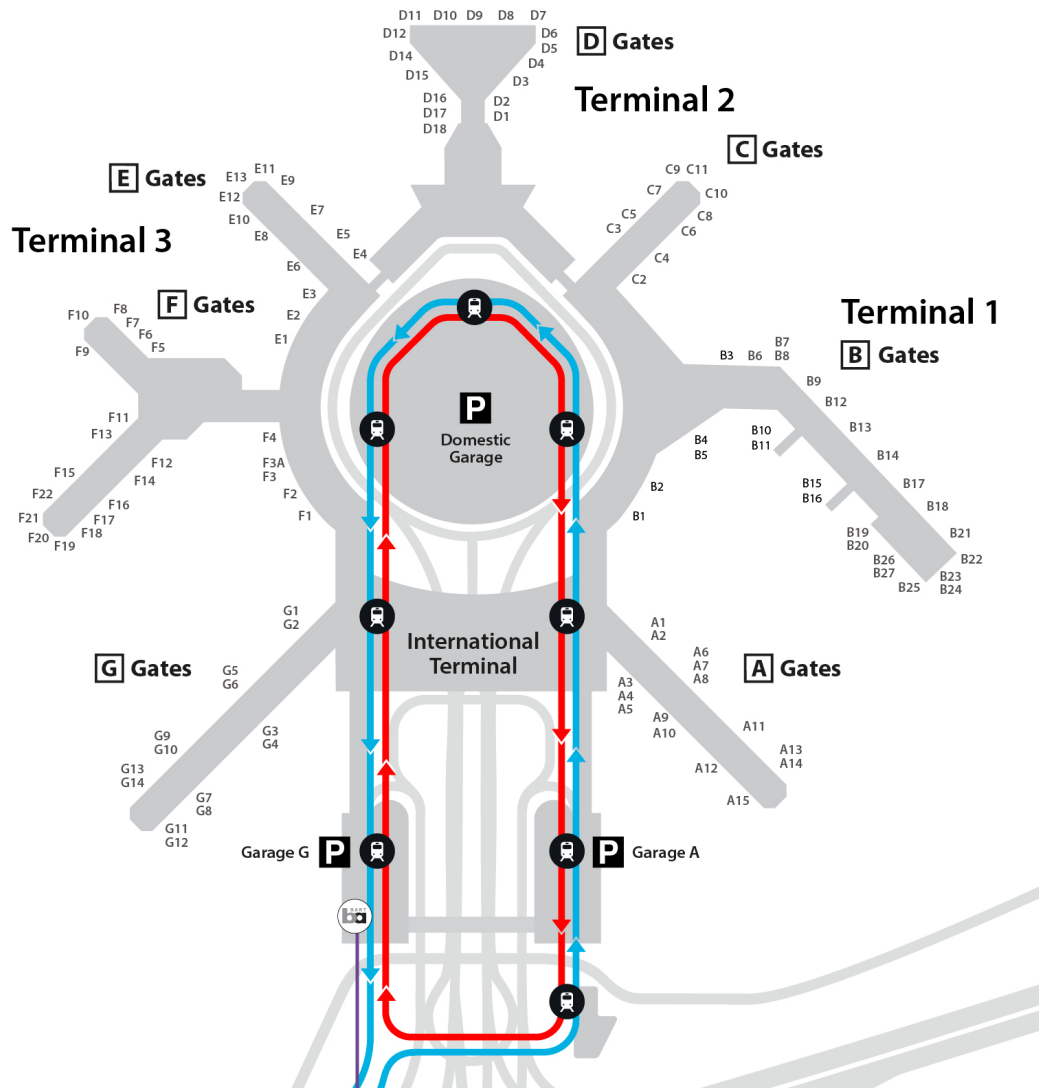

Shuttle schedule effective June 15th, 2025

Vagabond Inn	Terminal 1	Terminal 2	Terminal 3	International Terminal
4:15 AM	4:23 AM	4:25 AM	4:27 AM	4:31 AM
5:00 AM	5:08 AM	5:10 AM	5:12 AM	5:16 AM
5:45 AM	5:53 AM	5:55 AM	5:57 AM	6:01 AM
6:30 AM	6:38 AM	6:40 AM	6:42 AM	6:46 AM
7:15 AM	7:23 AM	7:25 AM	7:27 AM	7:31 AM
8:00 AM	8:08 AM	8:10 AM	8:12 AM	8:16 AM
8:45 AM	8:53 AM	8:55 AM	8:57 AM	9:01 AM
9:30 AM	9:38 AM	9:40 AM	9:42 AM	9:46 AM
10:15 AM	10:23 AM	10:25 AM	10:27 AM	10:31 AM
11:00 AM	11:08 AM	11:10 AM	11:12 AM	11:16 AM
11:45 AM	11:53 AM	11:55 AM	11:57 AM	12:01 PM

SFO Map

Terminal 1: Aer Lingus, Alaska, American, Delta, Hawaiian, jetBlue, Porter, Sun Country, West Jet

Terminal 2: Air Canada, Breeze, Southwest

Terminal 3: United Domestic

International Terminal: Frontier, and all international airlines

Shuttle pick up is always on departures level, center island. Look for the Hotel & Courtesy bus stop in front of each terminal.