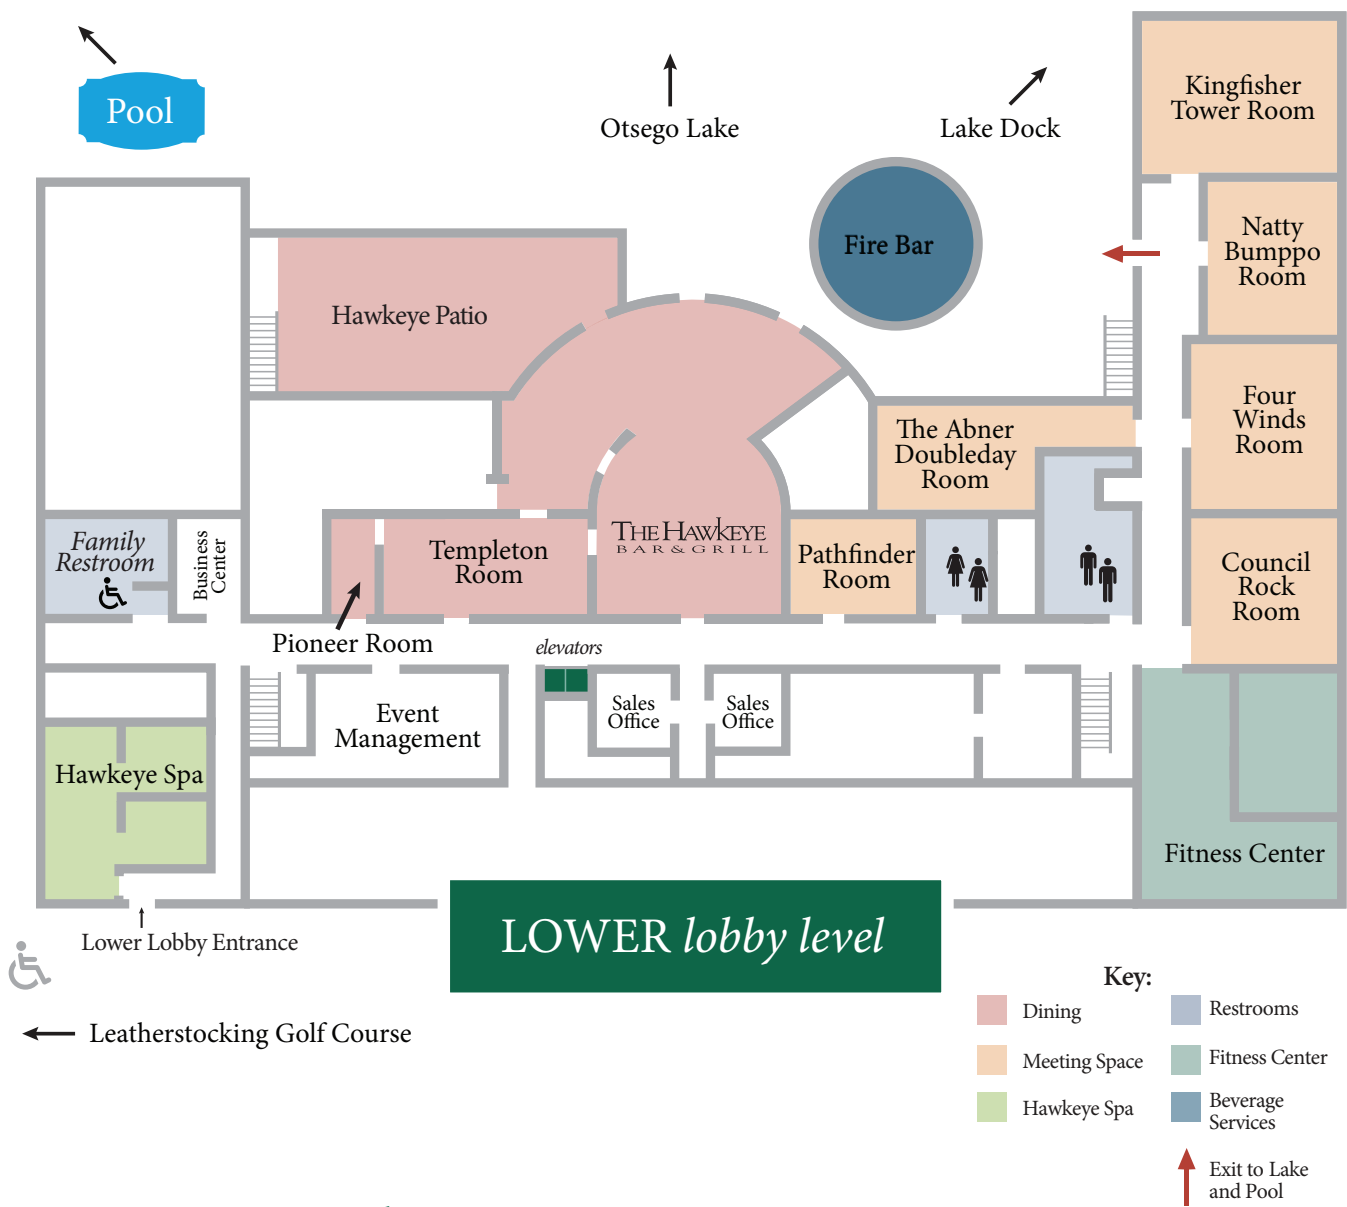

the OTESAGA Event Spaces

↑
Otsego Lake

- Key:
- Restrooms
 - Dining
 - Meeting Space
 - Fitness Center
 - Beverage Services

Dimensions & Schematics

Room	Size	Square Feet	Schoolroom	Theatre	Hollow Square	Banquet
Ballroom	35 x 75	2625	180	250	50	200
Glimmerglass	35 x 75	2625	180	250	50	200
Fenimore Room	35 x 42	1470	84	110	50	100
Glimmerglass + Fenimore (combined)	35 x 117	4095	240	350	—	350
Iroquois Room	32 x 34	1088	50	100	40	80
Lake Room	22 x 17	374	18	30	14	24

Dimensions & Schematics

Room	Size	Square Feet	Schoolroom	Theatre	Hollow Square	Banquet
Kingfisher Tower Room	25 x 37	925	50	80	36	64
Natty Bumpo Room	21 x 27	567	30	50	20	32
Four Winds Room	25 x 33	825	40	75	30	48
Abner Doubleday Room	21 x 31	651	30	50	24	40
Council Rock Room	25 x 32	800	40	75	30	48
Pathfinder Room	16 x 24	384	—	—	12	—
Templeton Room	30 x 15	450	—	40	16	50