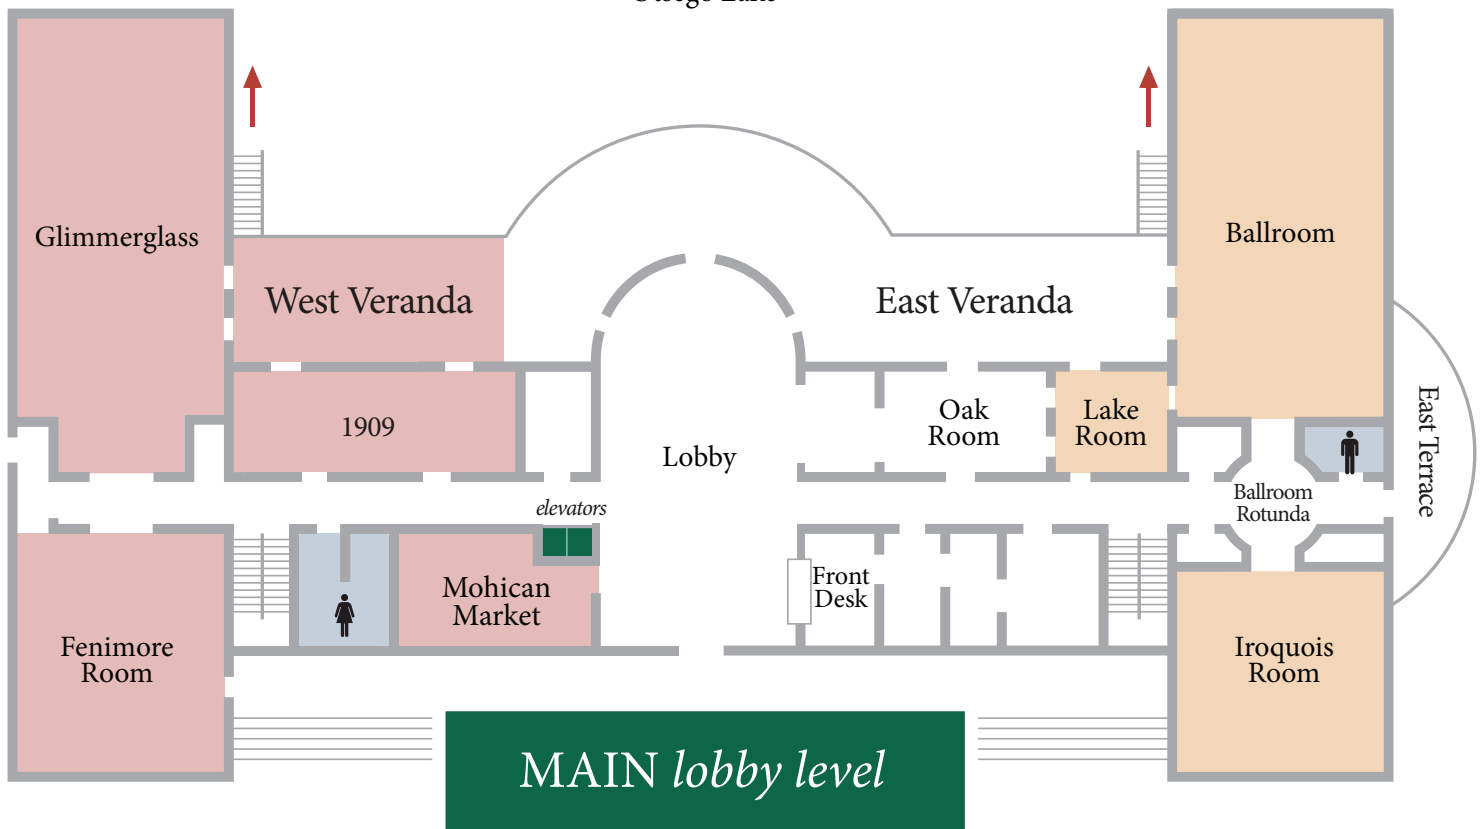

the OTESAGA Event Spaces

↑
Otsego Lake

- Key:
- Restrooms
 - Dining
 - Meeting Space
 - Fitness Center
 - Beverage Services

Dimensions & Schematics

Room	Size	Square Feet	Schoolroom	Theatre	Hollow Square	Banquet
Ballroom	35 x 75	2625	180	250	50	200
Glimmerglass	35 x 75	2625	180	250	50	200
Fenimore Room	35 x 42	1470	84	110	50	100
Glimmerglass + Fenimore (combined)	35 x 117	4095	240	350	—	350
Iroquois Room	32 x 34	1088	50	100	40	80
Lake Room	22 x 17	374	18	30	14	24

Dimensions & Schematics

Room	Size	Square Feet	Schoolroom	Theatre	Hollow Square	Banquet
Kingfisher Tower Room	25 x 37	925	50	80	36	64
Natty Bumpo Room	21 x 27	567	30	50	20	32
Four Winds Room	25 x 33	825	40	75	30	48
Abner Doubleday Room	21 x 31	651	30	50	24	40
Council Rock Room	25 x 32	800	40	75	30	48
Pathfinder Room	16 x 24	384	—	—	12	—
Templeton Room	30 x 15	450	—	40	16	50