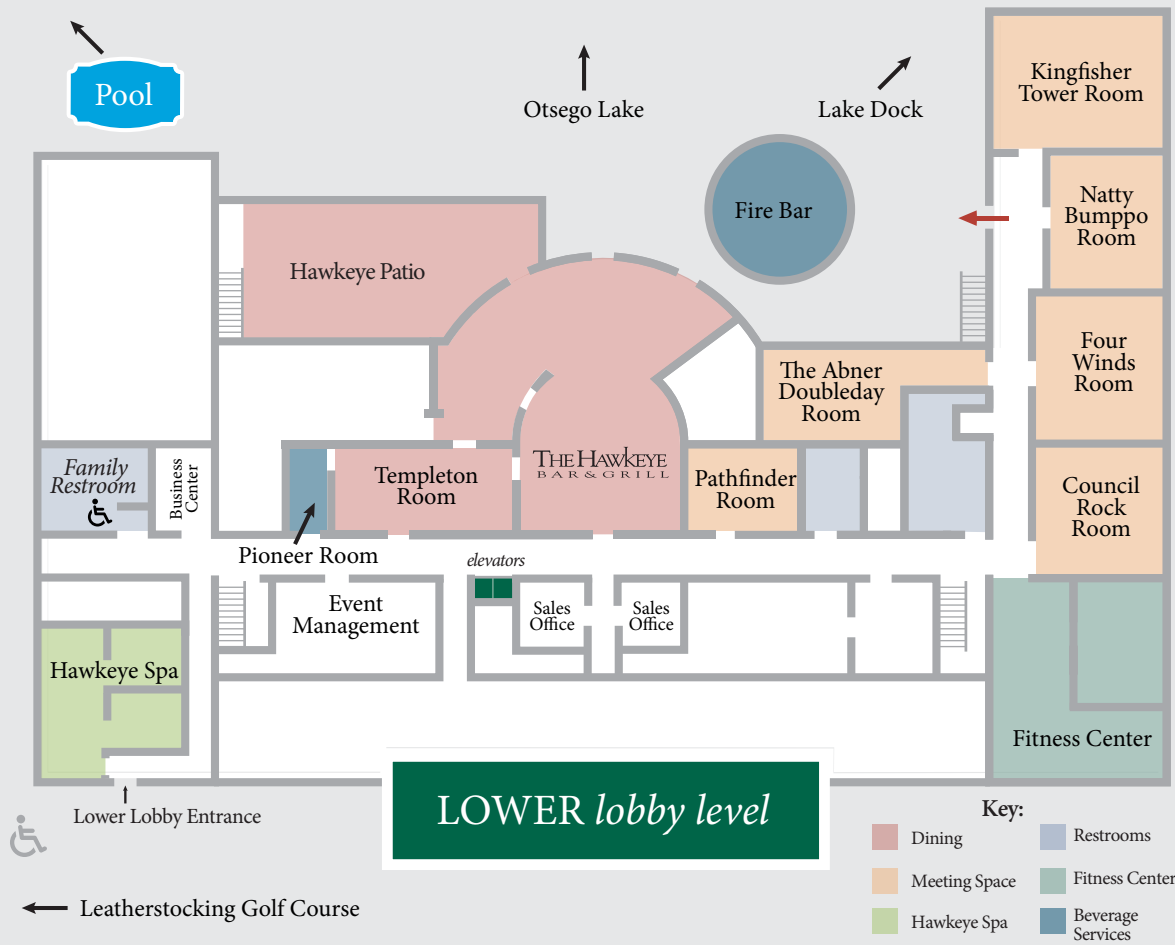

Property Map

1 - Otesaga Main Building
2 - Lake Dock
3 - Outdoor Heated Pool

4 - Hawkeye Grill Patio
5 - Tennis Courts
6 - Leatherstocking Golf Pro Shop

7 - Leatherstocking Golf 18-Hole Course
8 - Leatherstocking Golf Grill & Patio
9 - Fire Bar and Lawn

Main & Lower lobby levels

Key:

- Dining
- Restrooms
- Meeting Space
- Fitness Center
- Hawkeye Spa
- Beverage Services

Exit to Lake and Pool

Lower Lobby Entrance

Leatherstocking Golf Course