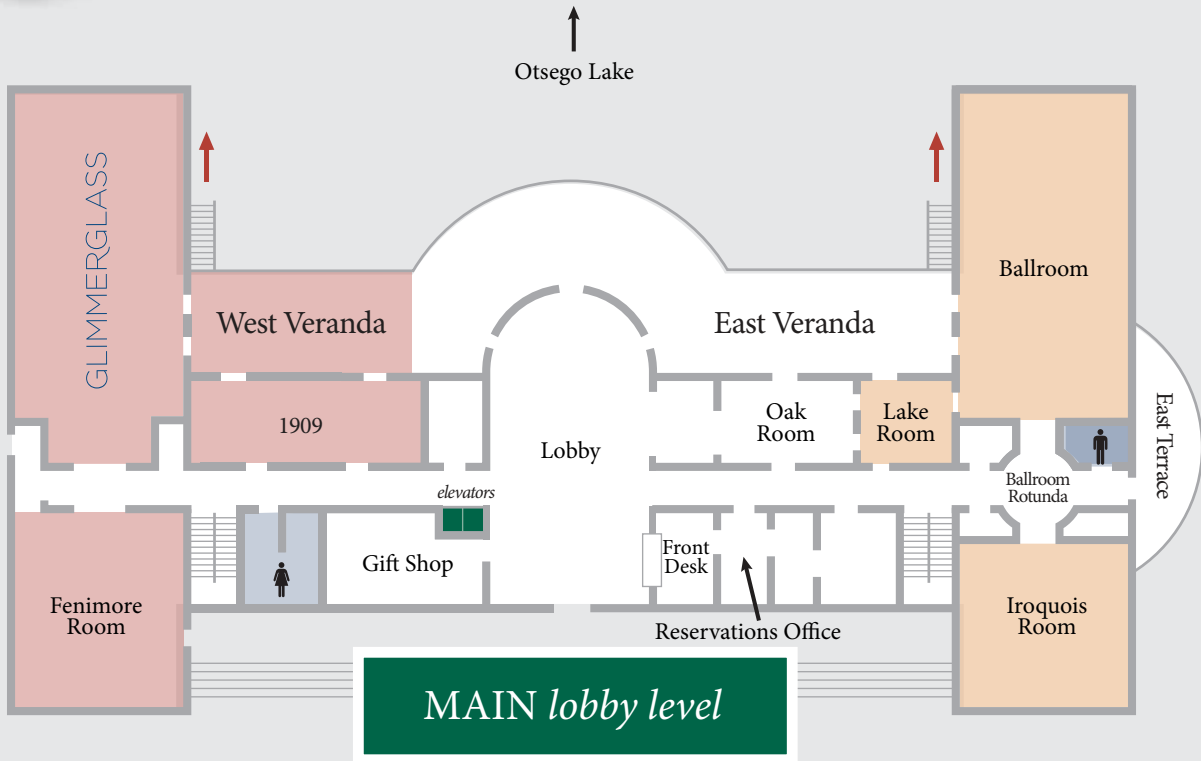

Property Map

1 - Otesaga Main Building
2 - Lake Dock
3 - Outdoor Heated Pool

4 - Hawkeye Grill Patio
5 - Tennis Courts
6 - Leatherstocking Golf Pro Shop

7 - Leatherstocking Golf 18-Hole Course
8 - Leatherstocking Golf Grill & Patio
9 - Fire Bar and Lawn

Main & Lower lobby levels

Key:

- Dining
- Restrooms
- Meeting Space
- Fitness Center
- Hawkeye Spa
- Beverage Services

Exit to Lake and Pool

Lower Lobby Entrance

Leatherstocking Golf Course