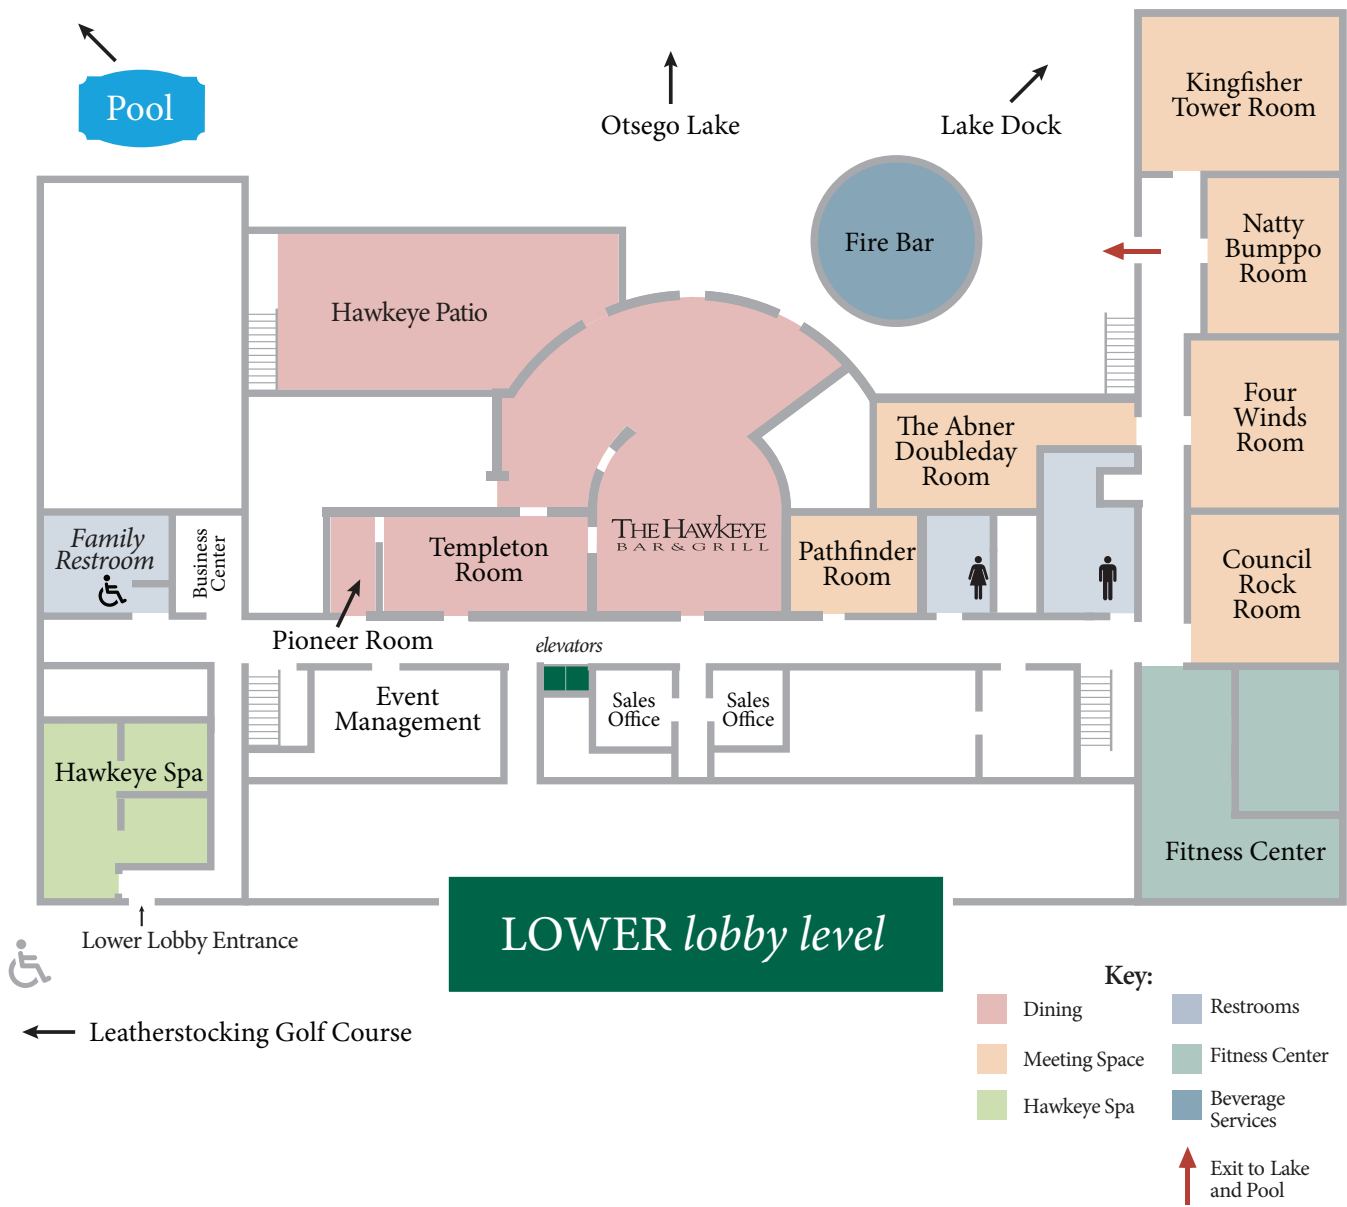

# the OTESAGA Event Spaces

↑  
Otsego Lake

- Key:
- Restrooms
  - Dining
  - Meeting Space
  - Fitness Center
  - Beverage Services

## Dimensions & Schematics

Room	Size	Square Feet	Schoolroom	Theatre	Hollow Square	Banquet
Ballroom	35 x 75	2625	180	250	50	200
Glimmerglass	35 x 75	2625	180	250	50	200
Fenimore Room	35 x 42	1470	84	110	50	100
Glimmerglass + Fenimore (combined)	35 x 117	4095	240	350	—	350
Iroquois Room	32 x 34	1088	50	100	40	80
Lake Room	22 x 17	374	18	30	14	24

## Dimensions & Schematics

Room	Size	Square Feet	Schoolroom	Theatre	Hollow Square	Banquet
Kingfisher Tower Room	25 x 37	925	50	80	36	64
Natty Bumpo Room	21 x 27	567	30	50	20	32
Four Winds Room	25 x 33	825	40	75	30	48
Abner Doubleday Room	21 x 31	651	30	50	24	40
Council Rock Room	25 x 32	800	40	75	30	48
Pathfinder Room	16 x 24	384	—	—	12	—
Templeton Room	30 x 15	450	—	40	16	50