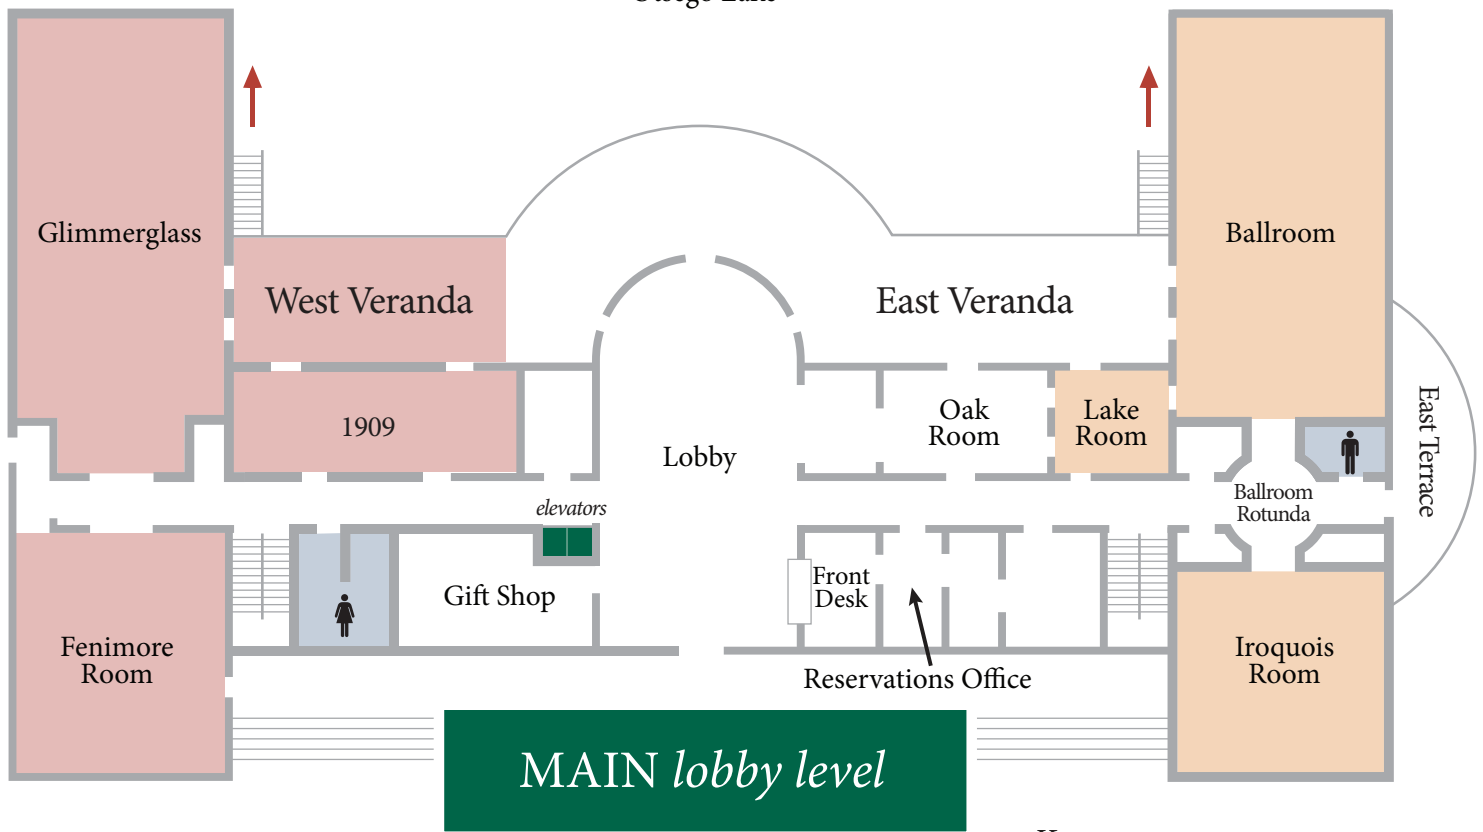

# the OTESAGA Event Spaces

↑  
Otsego Lake

- Key:
- Restrooms
  - Dining
  - Meeting Space
  - Fitness Center
  - Beverage Services

## Dimensions & Schematics

Room	Size	Square Feet	Schoolroom	Theatre	Hollow Square	Banquet
Ballroom	35 x 75	2625	180	250	50	200
Glimmerglass	35 x 75	2625	180	250	50	200
Fenimore Room	35 x 42	1470	84	110	50	100
Glimmerglass + Fenimore (combined)	35 x 117	4095	240	350	—	350
Iroquois Room	32 x 34	1088	50	100	40	80
Lake Room	22 x 17	374	18	30	14	24

## Dimensions & Schematics

Room	Size	Square Feet	Schoolroom	Theatre	Hollow Square	Banquet
Kingfisher Tower Room	25 x 37	925	50	80	36	64
Natty Bumpo Room	21 x 27	567	30	50	20	32
Four Winds Room	25 x 33	825	40	75	30	48
Abner Doubleday Room	21 x 31	651	30	50	24	40
Council Rock Room	25 x 32	800	40	75	30	48
Pathfinder Room	16 x 24	384	—	—	12	—
Templeton Room	30 x 15	450	—	40	16	50