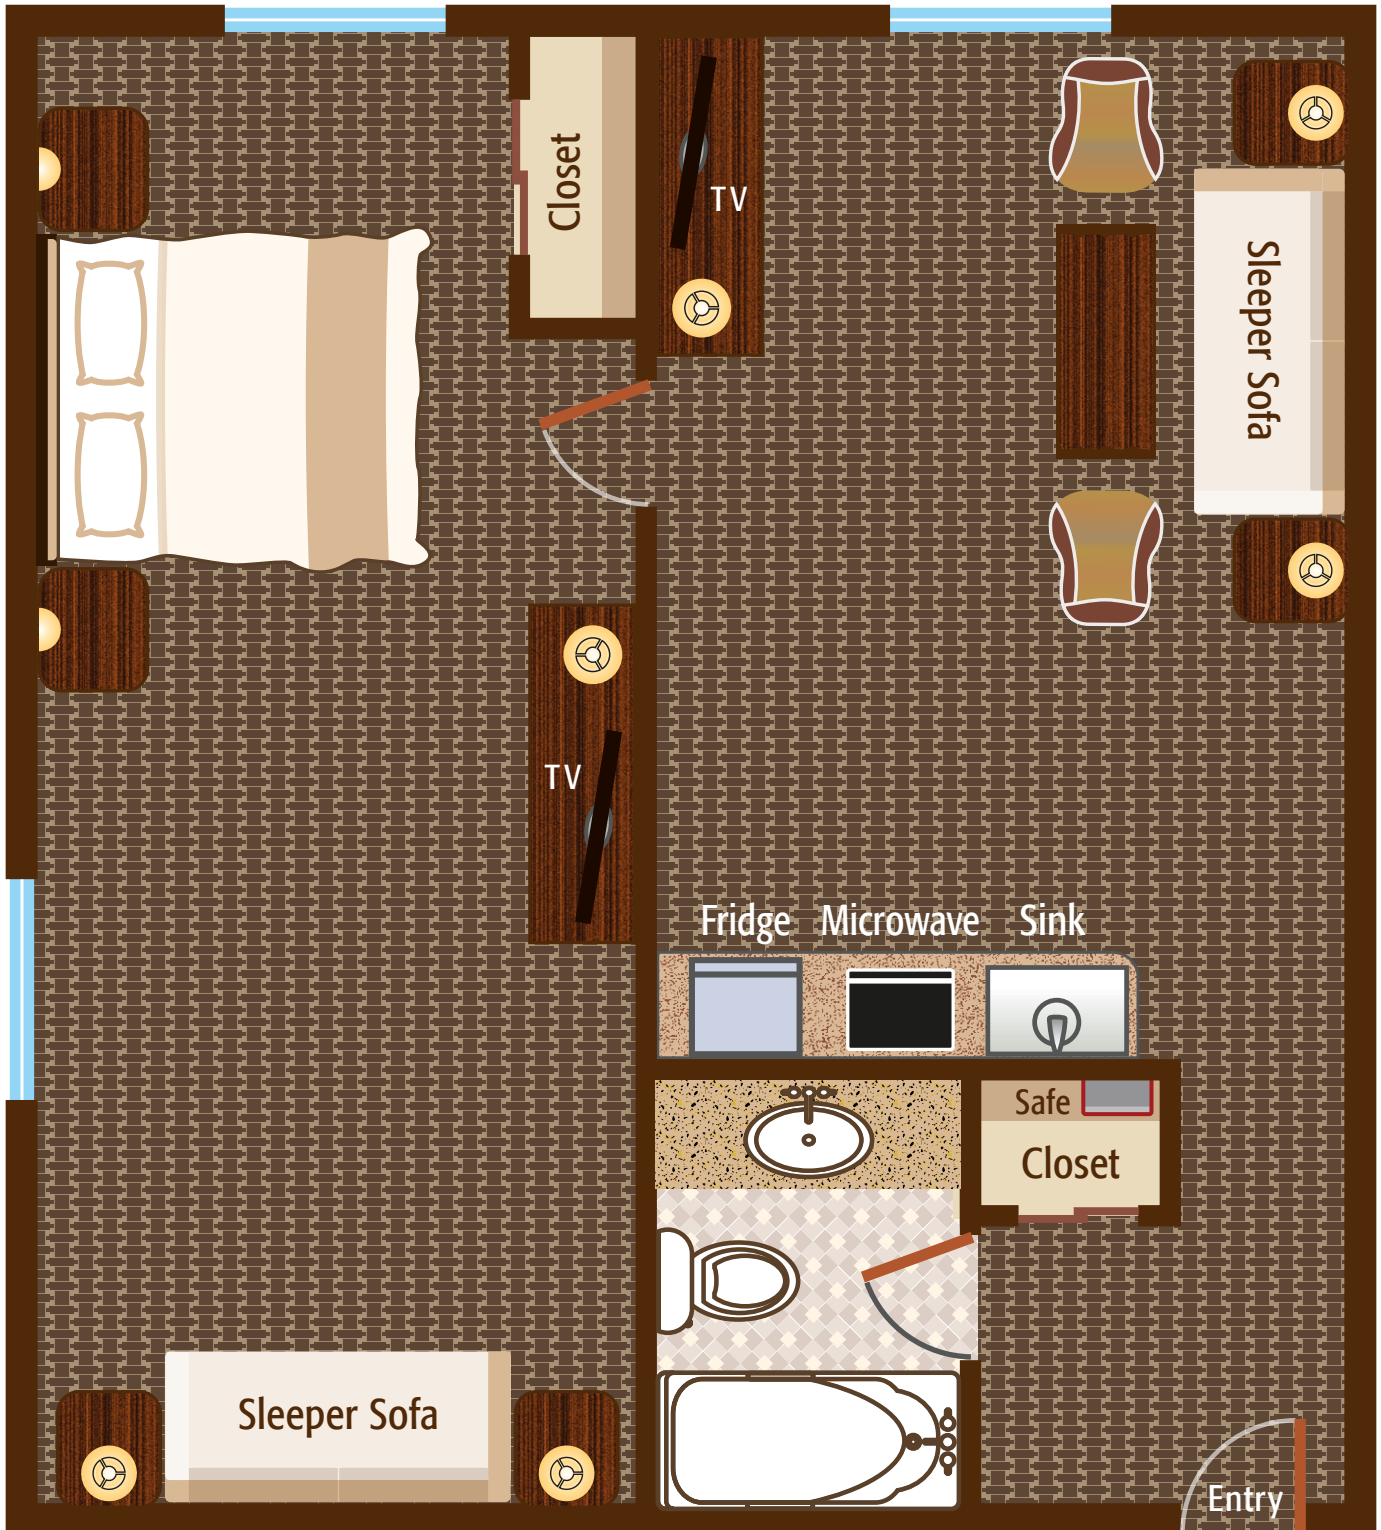

One Bedroom Suite

(King with 2 Sleeper Sofas)

Two Room, 600 Square Foot Suite

Please note: This floor plan is a fair representation of the room type. Actual rooms may vary slightly.