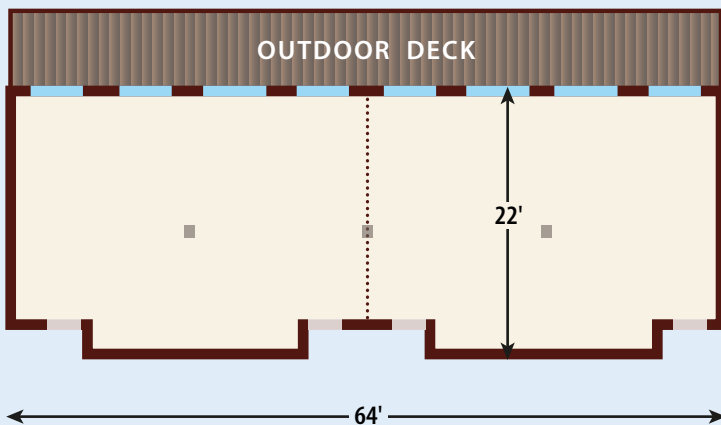

Hyannis Harbor Hotel

C A P E C O D

MEETING & EVENTS GUIDE

Harborview Pavillion 4,000 sf

Cocktail Reception: 98
Banquet: 98
Meeting: 50

fits 98 under the pavilion, plus outdoor seating on the adjacent deck, weather dependent

Harbor Room 490 sf

Cocktail Reception: 40
Banquet: 30
Meeting: 20

Hyannis Room 1,408 sf

Cocktail Reception: 125
Banquet: 80
Meeting: 30-80*

**due to columns and visual restrictions*