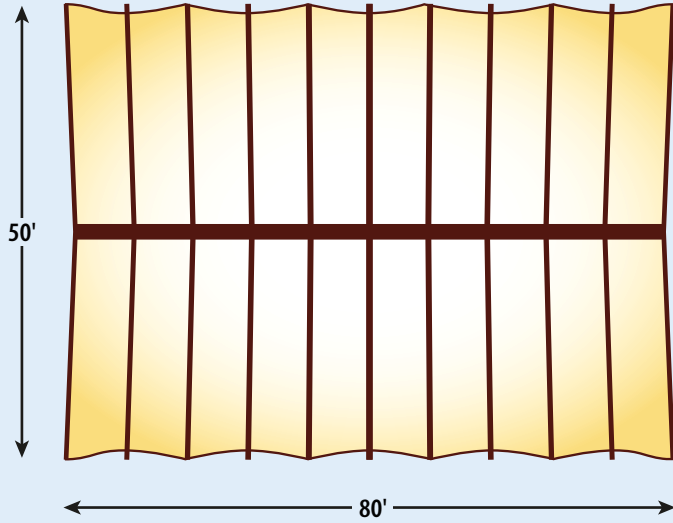

Hyannis Harbor Hotel

C A P E C O D

MEETING & EVENTS GUIDE

Harborview Pavillion 4,000 sf

Cocktail Reception: 98
Banquet: 98
Meeting: 50

fits 98 under the pavilion, plus outdoor seating on the adjacent deck, weather dependent

Harbor Room 490 sf

Cocktail Reception: 40
Banquet: 30
Meeting: 20

Hyannis Room 1,408 sf

Cocktail Reception: 125
Banquet: 80
Meeting: 30-80*

**due to columns and visual restrictions*