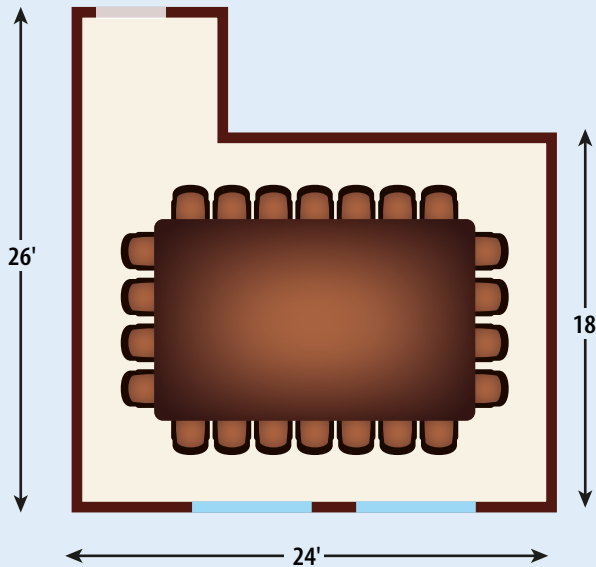

Hyannis Harbor Hotel

C A P E C O D

MEETING & EVENTS GUIDE

Harborview Pavillion 4,000 sf

Cocktail Reception: 98
Banquet: 98
Meeting: 50

fits 98 under the pavilion, plus outdoor seating on the adjacent deck, weather dependent

Harbor Room 490 sf

Cocktail Reception: 40
Banquet: 30
Meeting: 20

Hyannis Room 1,408 sf

Cocktail Reception: 125
Banquet: 80
Meeting: 30-80*

**due to columns and visual restrictions*