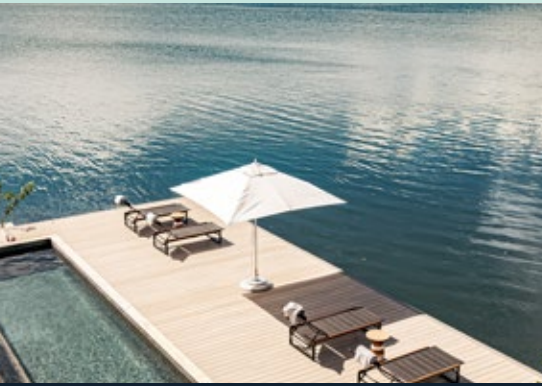

YOUR EXPERIENCE:

FIVE BEDROOMS
4.5 Bathrooms

DETAILS

- o Fully equipped kitchen
- o Dining room (20)
- o Laundry area with washer/dryer
- o **Private boat docking.**

ENTERTAINMENT

Waterfront and entertainment deck, with a private plunge pool.

TOTAL SIZE
5,150 sq. ft
2,725 sq. ft. (Interior size)

05

Five Bedroom Marine Villa