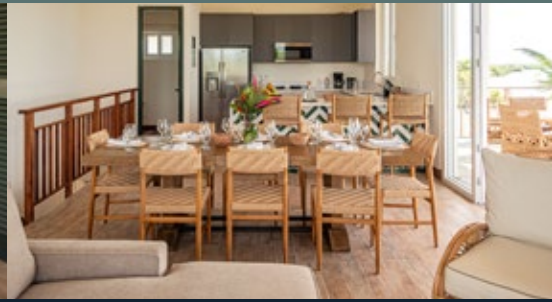

DETAILS

- *Outdoor dining*
- **Private boat docking**

ENTERTAINMENT

Waterfront and entertainment deck with a private plunge pool.

YOUR EXPERIENCE:

FOUR BEDROOMS
3.5 Bathrooms

DETAILS

- o Fully equipped kitchen
- o Dining room (12)
- o Sleeper sofa
- o Laundry area with washer/dryer
- o **Private boat docking.**

- o Fully equipped kitchen
- o Dining room (20)
- o Laundry area with washer/dryer
- o **Private boat docking.**

ENTERTAINMENT

Waterfront and entertainment deck, with a private plunge pool.

TOTAL SIZE
5,150 sq. ft
2,725 sq. ft. (Interior size)