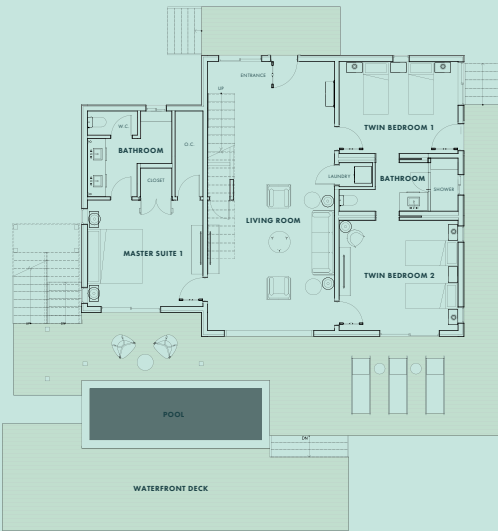

YOUR EXPERIENCE:

FOUR BEDROOMS
3.5 Bathrooms

DETAILS

- o Fully equipped kitchen
- o Dining room (12)
- o Sleeper sofa
- o Laundry area with washer/dryer
- o **Private boat docking.**

ENTERTAINMENT

Waterfront and entertainment deck, with a private plunge pool.