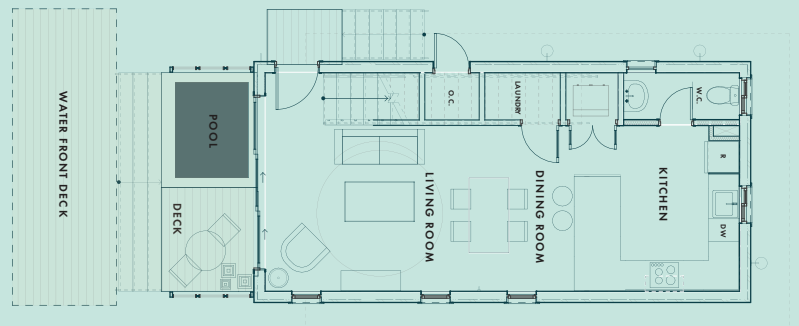

01

One Bedroom Marine Villa

TOTAL SIZE
1,250 sq. ft
752 sq. ft. (Interior size)

YOUR EXPERIENCE:

KING-SIZE BEDROOM
1.5 Bathrooms

DETAILS

Fully equipped kitchen

- *Dining room (4)*
- *Sleeper sofa*
- *Laundry area with washer/dryer*
- **Private boat docking.**

ENTERTAINMENT

Waterfront and entertainment decks with a private plunge pool.