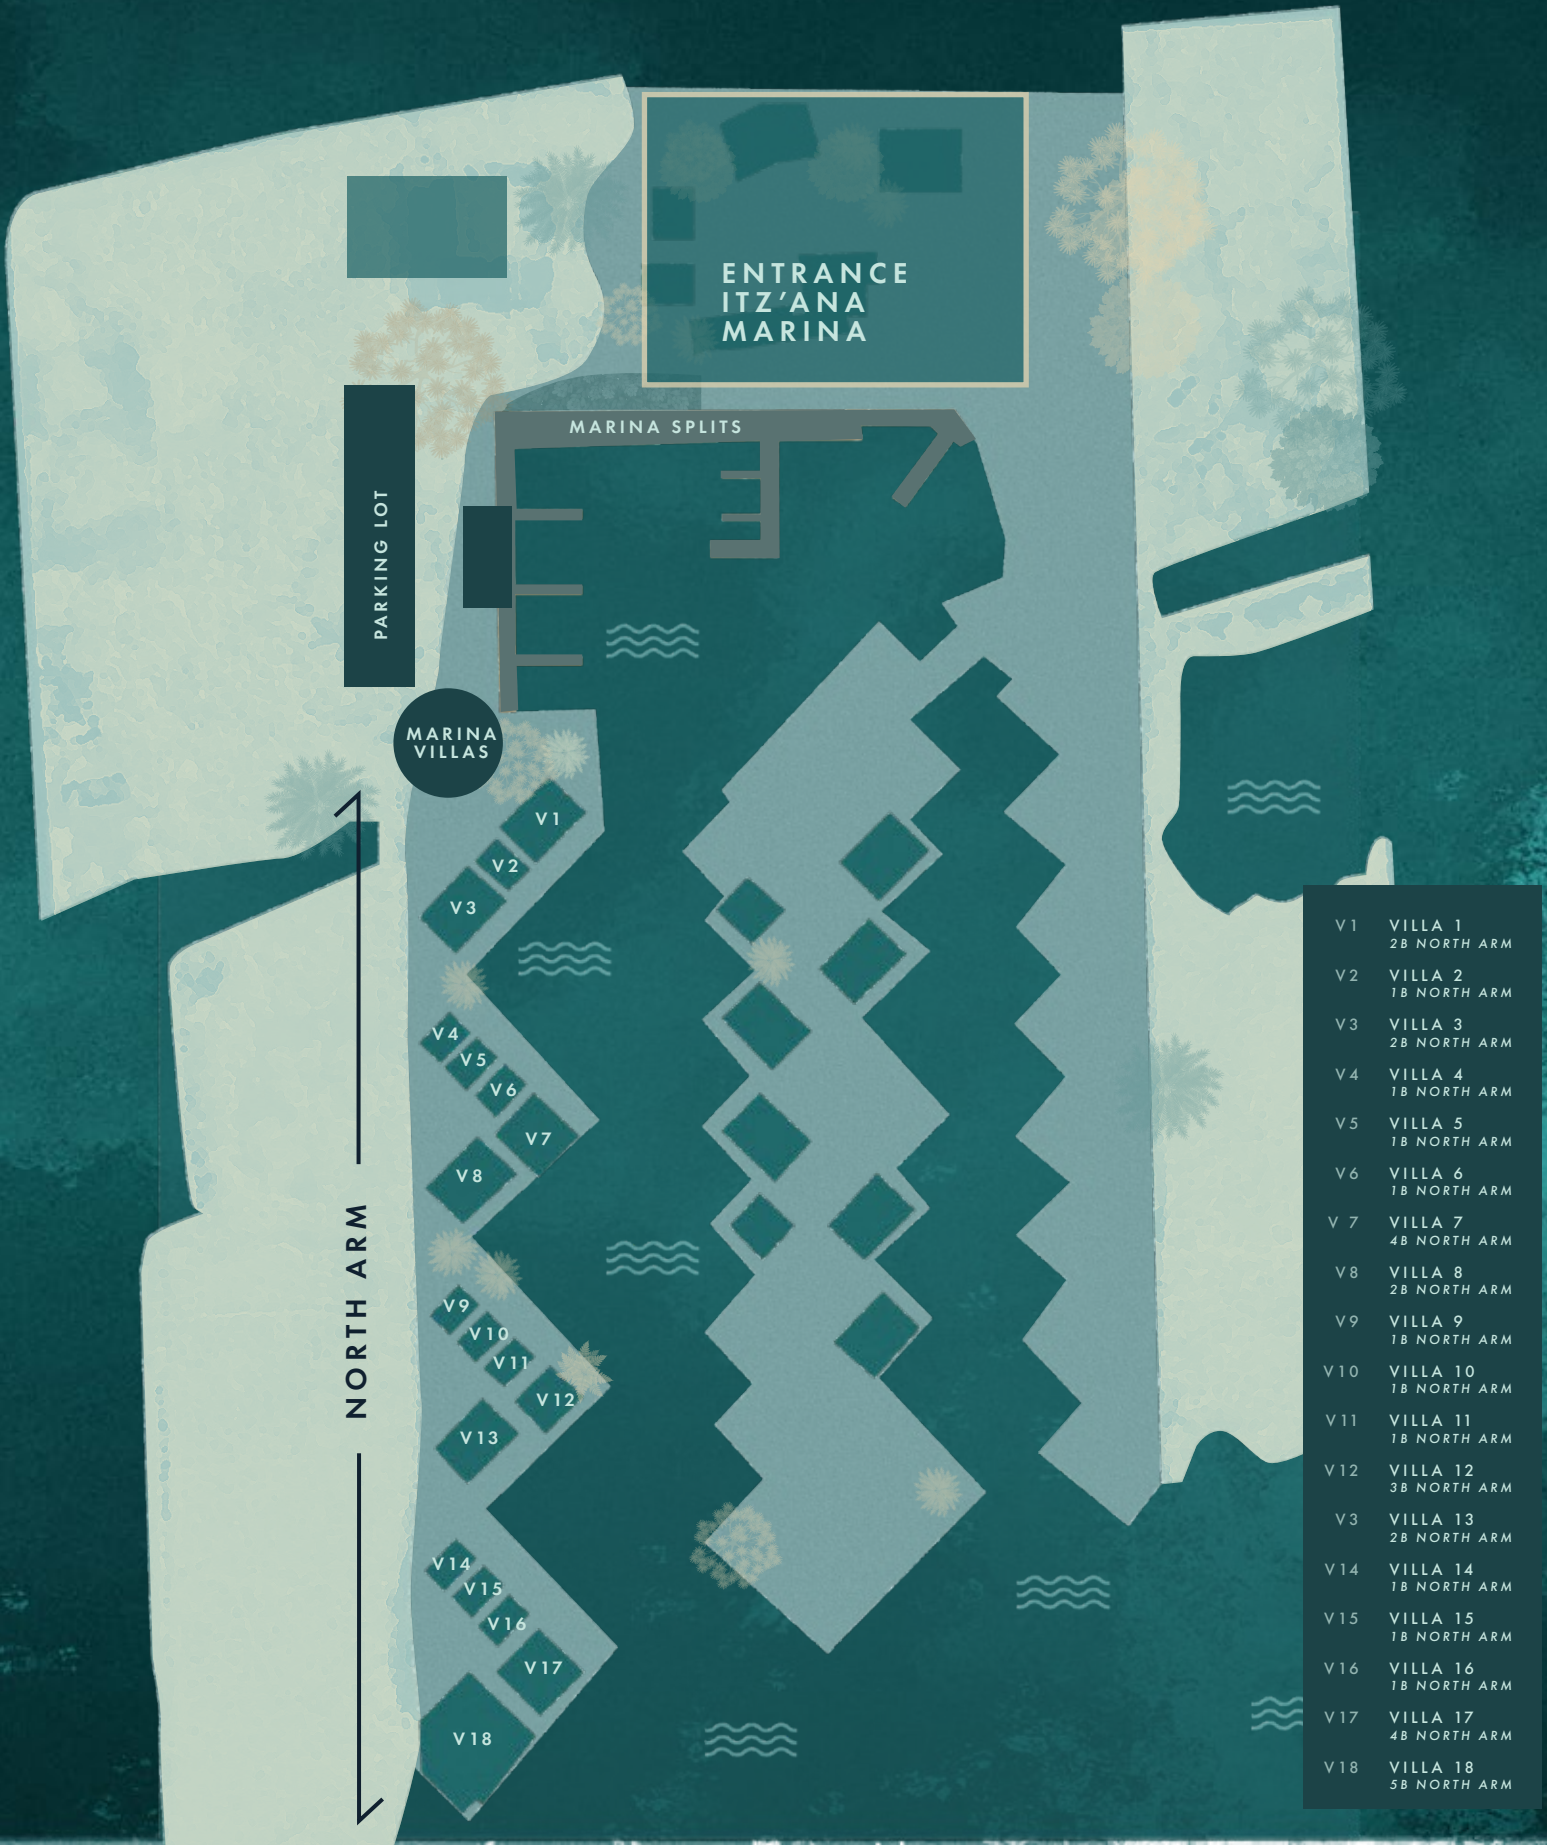

ITZ'ANA
MARINA AND RESIDENCES

Luxury Meets Adventure

EXCLUSIVE *MARINE LIFE* EXPERIENCE

Discover a world of marine life

Embark on a journey of unparalleled luxury, where every moment in our marina is elevated, and your every need is anticipated. A stay surrounded by the marine life of Placencia Bay, Belize. Explore the wonders of the world on our Azimut yacht, visit iconic islands and discover remote locations. Combining legendary service and marvels of innovation, this is Itz'ana Marina.

ITZ'ANA

MARINA AND RESIDENCES

- V1 VILLA 1
2B NORTH ARM
- V2 VILLA 2
1B NORTH ARM
- V3 VILLA 3
2B NORTH ARM
- V4 VILLA 4
1B NORTH ARM
- V5 VILLA 5
1B NORTH ARM
- V6 VILLA 6
1B NORTH ARM
- V7 VILLA 7
4B NORTH ARM
- V8 VILLA 8
2B NORTH ARM
- V9 VILLA 9
1B NORTH ARM
- V10 VILLA 10
1B NORTH ARM
- V11 VILLA 11
1B NORTH ARM
- V12 VILLA 12
3B NORTH ARM
- V3 VILLA 13
2B NORTH ARM
- V14 VILLA 14
1B NORTH ARM
- V15 VILLA 15
1B NORTH ARM
- V16 VILLA 16
1B NORTH ARM
- V17 VILLA 17
4B NORTH ARM
- V18 VILLA 18
5B NORTH ARM

01

One Bedroom Marine Villa

TOTAL SIZE
1,250 sq. ft
752 sq. ft. (Interior size)

YOUR EXPERIENCE:

KING-SIZE BEDROOM
1.5 Bathrooms

DETAILS

Fully equipped kitchen

- *Dining room (4)*
- *Sleeper sofa*
- *Laundry area with washer/dryer*
- **Private boat docking.**