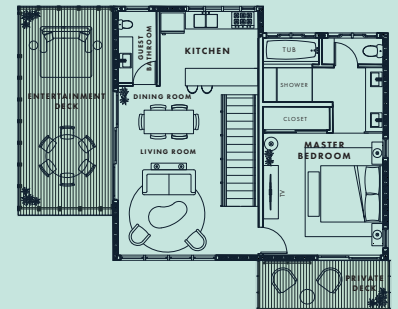

01

One Bedroom Marine Villa

TOTAL SIZE
1,250 sq. ft
752 sq. ft. (Interior size)

YOUR EXPERIENCE:

KING-SIZE BEDROOM
1.5 Bathrooms

DETAILS

Fully equipped kitchen

- *Dining room (4)*
- *Sleeper sofa*
- *Laundry area with washer/dryer*
- **Private boat docking.**

TOTAL SIZE
2,400 sq. ft
1,175 sq. ft. (Interior size)

02

*Two Bedroom
Marine Villa*

03

Three Bedroom Marine Villa

TOTAL SIZE
3,225 sq. ft
1,725 sq. ft. (Interior size)

YOUR EXPERIENCE:

THREE BEDROOMS
3.5 Bathrooms

DETAILS

- *Outdoor dining*
- **Private boat docking**

ENTERTAINMENT

Waterfront and entertainment deck with a private plunge pool.

YOUR EXPERIENCE:

FOUR BEDROOMS
3.5 Bathrooms

DETAILS

- o Fully equipped kitchen
- o Dining room (12)
- o Sleeper sofa
- o Laundry area with washer/dryer
- o **Private boat docking.**

- o Fully equipped kitchen
- o Dining room (20)
- o Laundry area with washer/dryer
- o **Private boat docking.**

ENTERTAINMENT

Waterfront and entertainment deck, with a private plunge pool.

TOTAL SIZE
5,150 sq. ft
2,725 sq. ft. (Interior size)