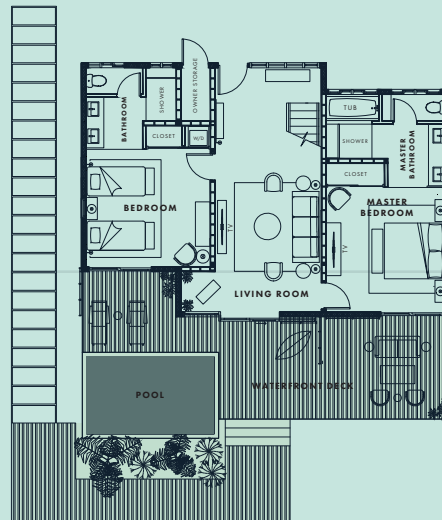

ENTERTAINMENT

Waterfront and entertainment deck with a private plunge pool.