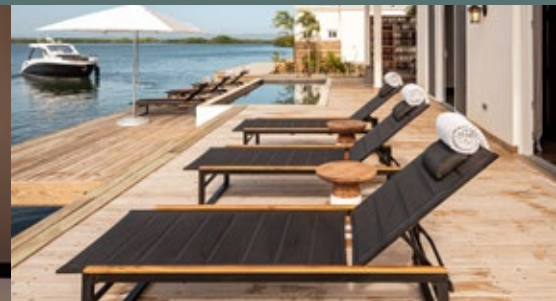

YOUR EXPERIENCE:

FOUR BEDROOMS
3.5 Bathrooms

DETAILS

- o Fully equipped kitchen
- o Dining room (12)
- o Sleeper sofa
- o Laundry area with washer/dryer
- o **Private boat docking.**

ENTERTAINMENT

Waterfront and entertainment deck, with a private plunge pool.

TOTAL SIZE
4,000 sq. ft
2,200 sq. ft. (Interior size)

04

Four Bedroom Marine Villa