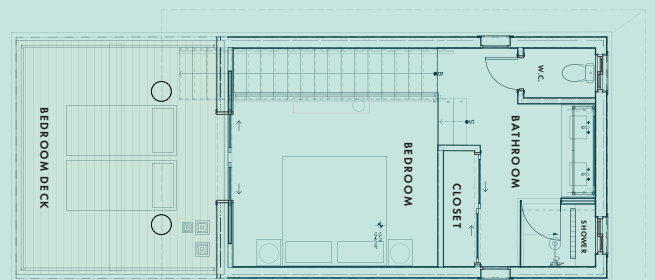

01

One Bedroom Marine Villa

TOTAL SIZE
1,250 sq. ft
752 sq. ft. (Interior size)

YOUR EXPERIENCE:

KING-SIZE BEDROOM
1.5 Bathrooms

DETAILS

Fully equipped kitchen

- *Dining room (4)*
- *Sleeper sofa*
- *Laundry area with washer/dryer*
- **Private boat docking.**

ENTERTAINMENT

Waterfront and entertainment decks with a private plunge pool.