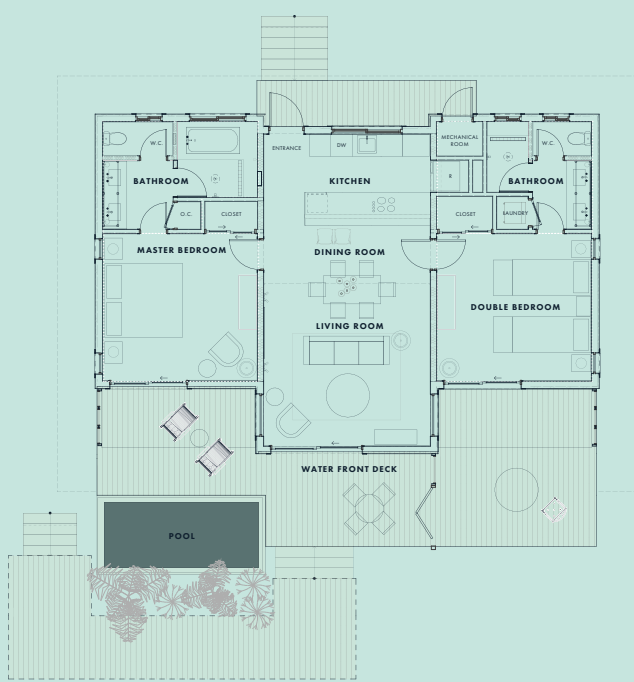

YOUR EXPERIENCE:

TWO BEDROOMS
2 Bathrooms

DETAILS

- o Spacious dining room (6)
- o **Private boat docking.**

ENTERTAINMENT

Waterfront and entertainment deck, with a private plunge pool.

TOTAL SIZE
2,400 sq. ft
1,175 sq. ft. (Interior size)

02

*Two Bedroom
Marine Villa*