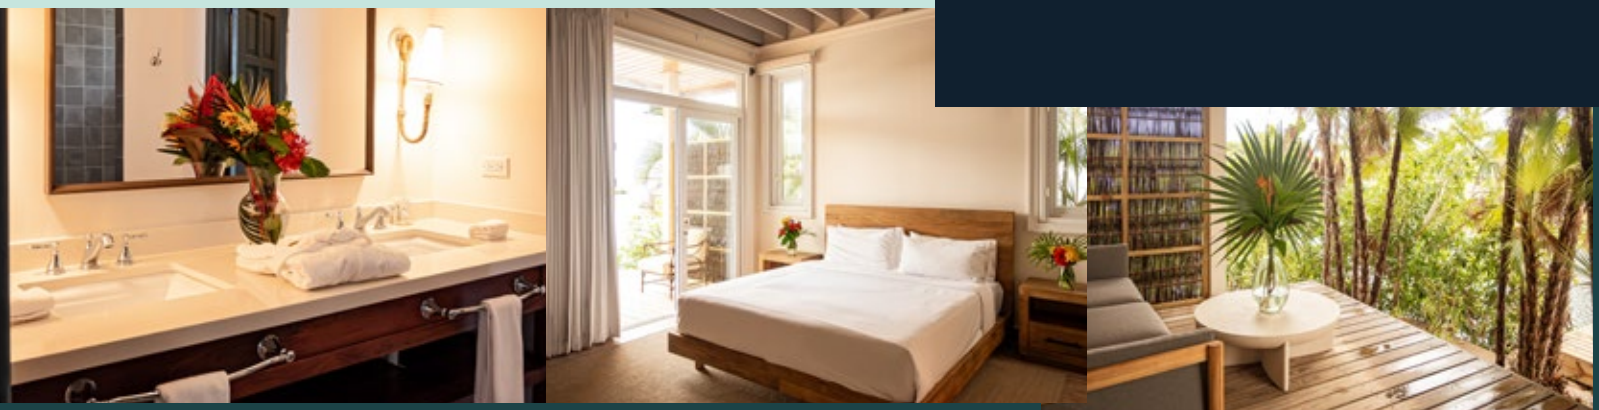

ENTERTAINMENT

Waterfront and entertainment deck, with a private plunge pool.