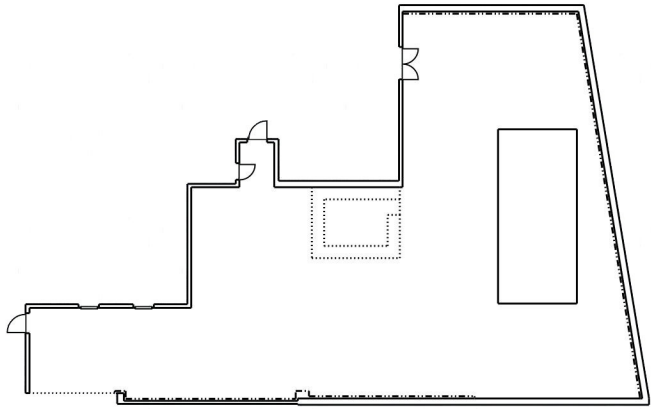

NOPSI Hotel, New Orleans

Above the Grid

9th Floor  
5,100 Square Feet  
People

Space Discovered By

sam.tsui@onceuponatime.agency

New Orleans, LA

[Explore Online](#)

Above the Grid Layouts

Layout: N/A  
Capacity: 0