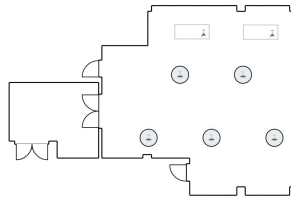

NOPSI Hotel, New Orleans

**P.S. Reserve**

2nd Floor  
1,145 Square Feet  
People

**Space Discovered By**

sam.tsui@onceuponatime.agency

📍 New Orleans, LA

PS RESERVE PRIVATE DINING ROOM

[Explore Online](#)

# P.S. Reserve Layouts

**Layout:** Banquet  
**Capacity:** 70

**Layout:** Boardroom  
**Capacity:** 30

**Layout:** Classroom  
**Capacity:** 50

**Layout:** Reception  
**Capacity:** 75

**Layout:** Theater  
**Capacity:** 120

**Layout:** U-Shape  
**Capacity:** 30