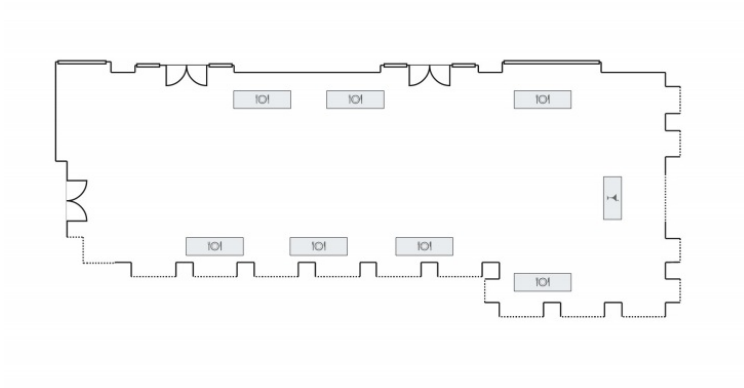

NOPSI Hotel, New Orleans

Patio

1st Floor  
2,580 Square Feet  
People

Space Discovered By

sam.tsui@onceuponatime.agency

📍 New Orleans, LA

[Explore Online](#)

# Patio Layouts

**Layout:** Reception  
**Capacity:** null