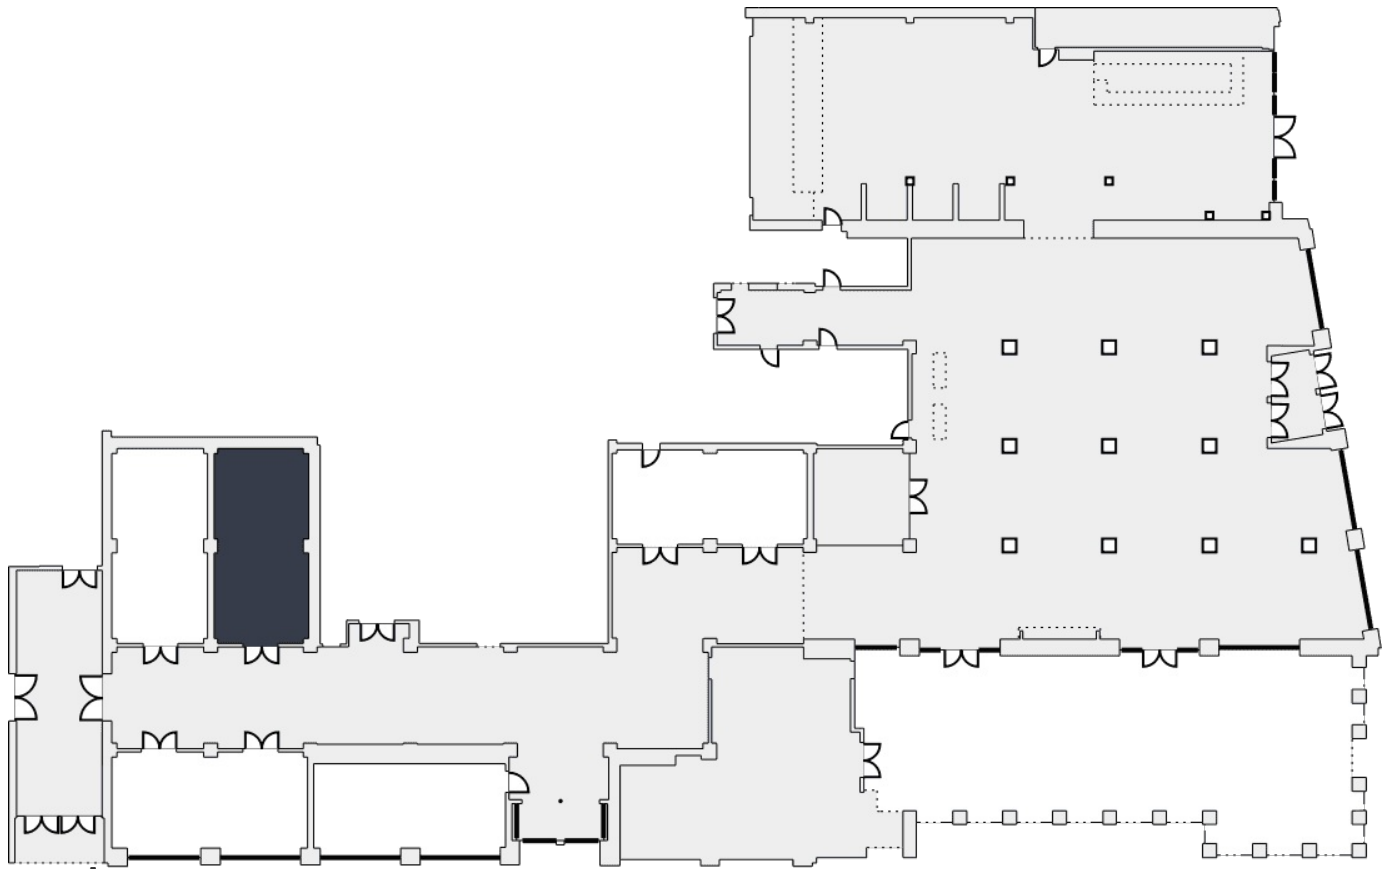

NOPSI Hotel, New Orleans

Magazine

1st Floor
540 Square Feet
People

Space Discovered By

sam.tsui@onceuponatime.agency

📍 New Orleans, LA

[Explore Online](#)

Magazine Layouts

Layout: Banquet
Capacity: 50

Layout: Boardroom
Capacity: 28

Layout: Classroom
Capacity: 30

Layout: Reception
Capacity: 25

Layout: Theater
Capacity: 40

Layout: U-Shape
Capacity: 21