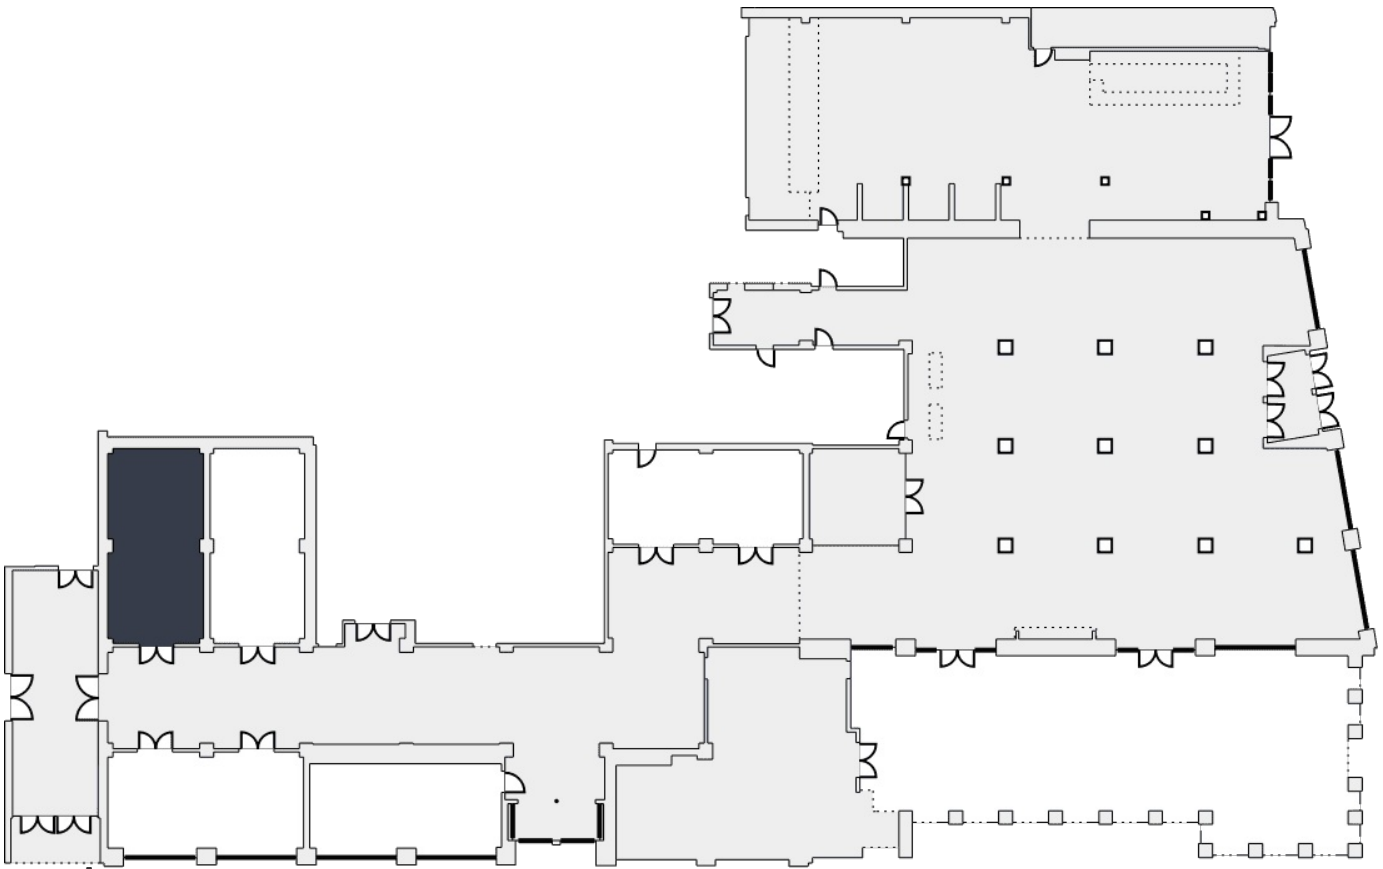

NOPSI Hotel, New Orleans

Freret

1st Floor
545 Square Feet
People

Space Discovered By

sam.tsui@onceuponatime.agency

📍 New Orleans, LA

[Explore Online](#)

Freret Layouts

Layout: Banquet
Capacity: 50

Layout: Boardroom
Capacity: 28

Layout: Classroom
Capacity: 30

Layout: Reception
Capacity: 25

Layout: Theater
Capacity: 40

Layout: U-Shape
Capacity: 21