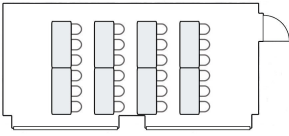

NOPSI Hotel, New Orleans

Desire

1st Floor
520 Square Feet
People

Space Discovered By

sam.tsui@onceuponatime.agency

📍 New Orleans, LA

[Explore Online](#)

Desire Layouts

Layout: Banquet
Capacity: 60

Layout: Boardroom
Capacity: 25

Layout: Classroom
Capacity: 24

Layout: Reception
Capacity: 25

Layout: Theater
Capacity: 30

Layout: U-Shape
Capacity: 20