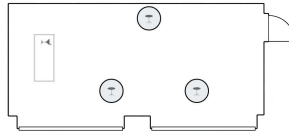

NOPSI Hotel, New Orleans

Desire

1st Floor
520 Square Feet
People

Space Discovered By

sam.tsui@onceuponatime.agency

📍 New Orleans, LA

[Explore Online](#)

Desire Layouts

Layout: Banquet
Capacity: 60

Layout: Boardroom
Capacity: 25

Layout: Classroom
Capacity: 24

Layout: Reception
Capacity: 25

Layout: Theater
Capacity: 30

Layout: U-Shape
Capacity: 20