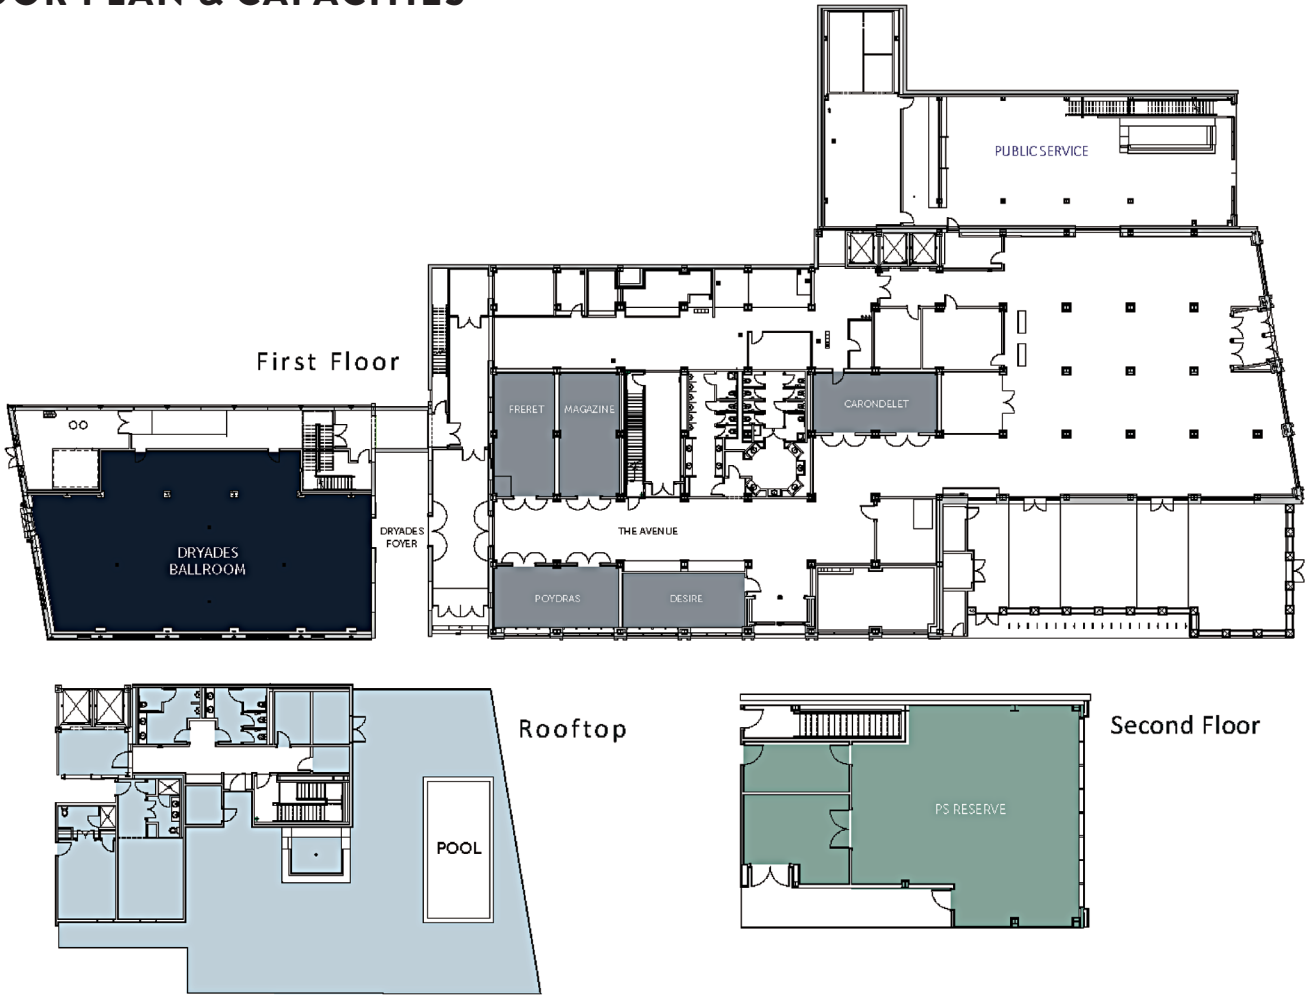

FLOOR PLAN & CAPACITIES

NOPSI Hotel, New Orleans - Function Space

	Carondelet	Poydras	Desire	Freret	Magazine	Patio	PS Reserve	Dryades Ballroom
Capacity	2-40	2-40	2-30	2-40	2-40	2-200	2-120	2-350
Area (sq.ft)	555	560	470	555	545	2,480	1,140	4,000
Banquet	40	40	30	30	30	120	70	250
Classroom	30	30	24	30	30	N/A	57	180 (3 per 6')
Reception	30	30	20	30	30	200	70	350
Theater	40	40	30	40	40	240	90	250
Conference	28	28	22	28	28	N/A	30	N/A
U-Shape	25	25	25	25	25	N/A	30	78