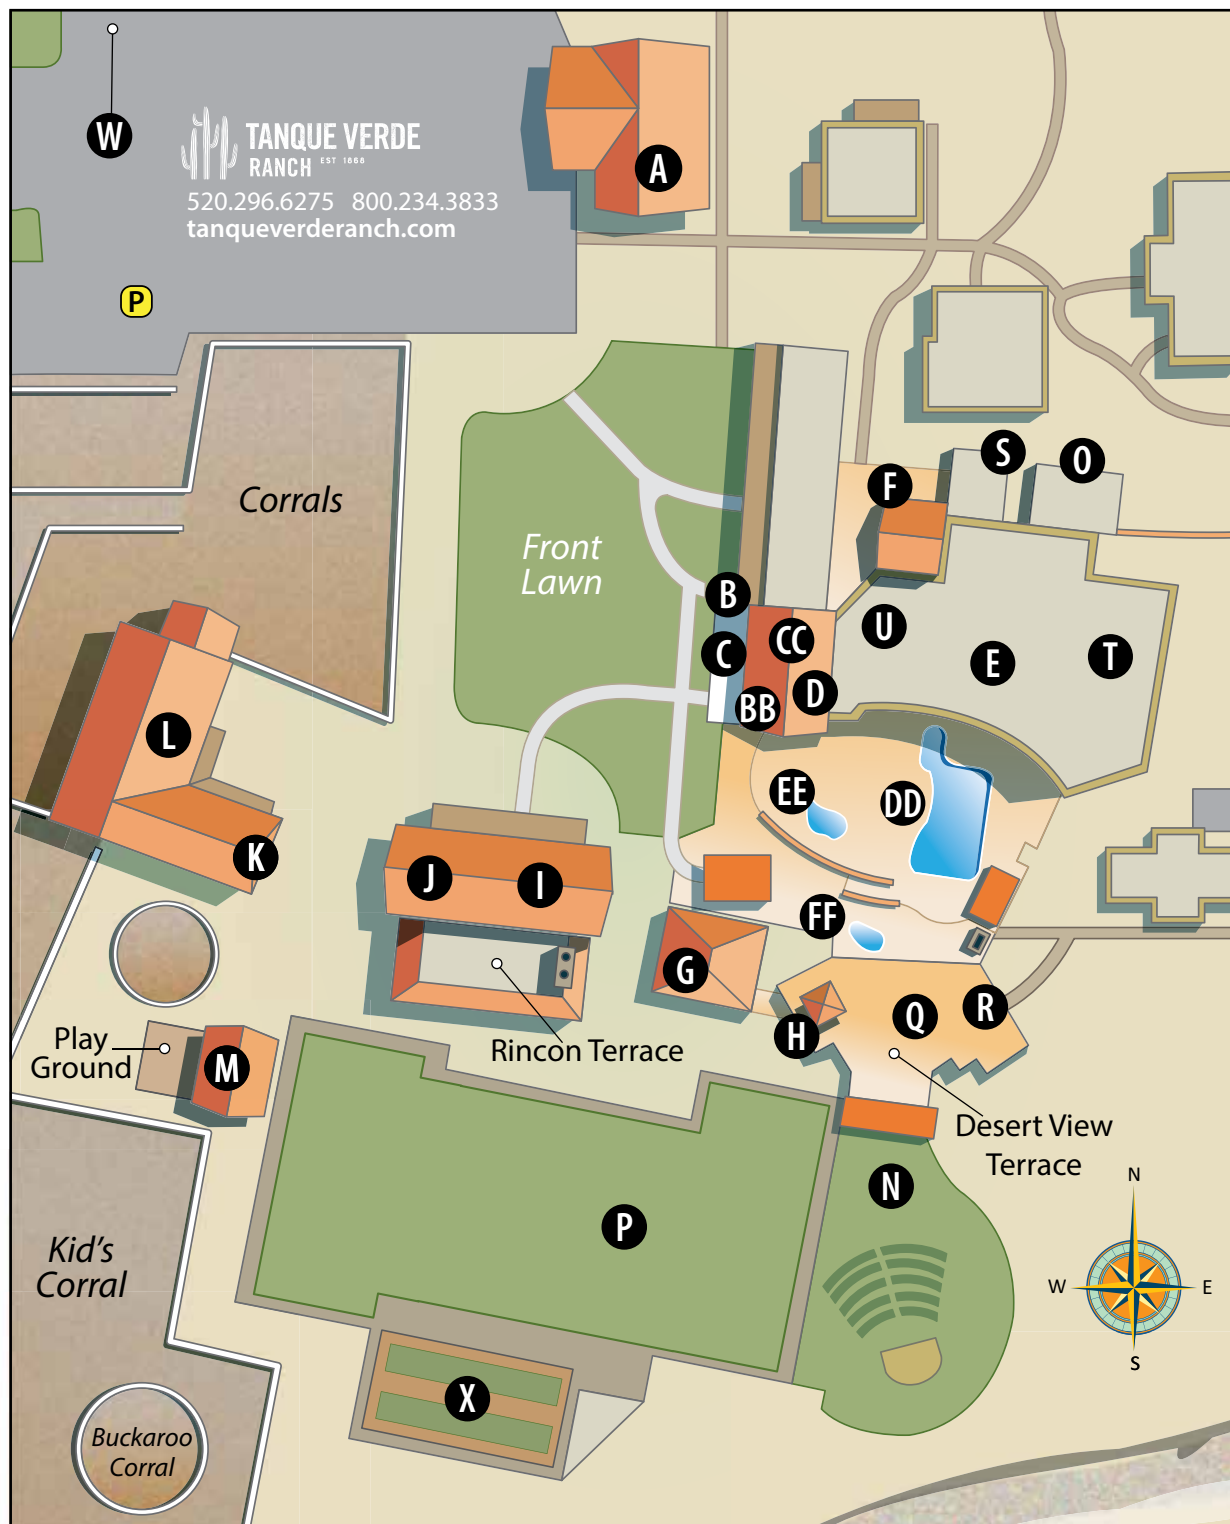

TANQUE VERDE RANCH

EST 1868

520.296.6275 800.234.3833
tanqueverderanch.com

To the Old Homestead

- | | |
|-------------------------------|----------------------------------|
| A Front Desk | O Yoga Studio |
| B Gift Shop | P Saguaro Lawn |
| C Sales Office | Q Indoor Pool & Whirlpool |
| D Buena Vista Room | R Fitness Room |
| E Carrillo Dining Room | S Bike Shop |
| F Guest Laundry | T Kiva Dining Room |
| G "Dog House" Saloon | U Kid's Dining |
| H La Sonora Spa | V Mesquite Arch |
| I Meeting Rooms | W Tennis/Basketball |
| J Nature Center | X Bob Cote Garden |
| K Wrangler's Roost | Y The Barn |
| L Rider's Entrance | Z Axe Range |
| M Buckaroo Bunkhouse | AA Archery/BB Range |
| N Cactus View | DD Outdoor Pool |
| P Parking | EE Wading Pool |
| I Ice | FF Whirlpool |

Meeting Rooms

A Front Desk	K Wrangler's Roost	U Kid's Dining
B Gift Shop	L Rider's Entrance	W Tennis/Basketball
C Sales Office	M Buckaroo Bunkhouse	X Bob Cote Garden
D Buena Vista Room	N Cactus View	BB Card Room
E Carrillo Dining Room	O Yoga Studio	CC Living Room
F Guest Laundry	P Saguaro Lawn	DD Outdoor Pool
G "Dog House" Saloon	Q Indoor Pool & Whirlpool	EE Wading Pool
H La Sonora Spa	R Fitness Room	FF Whirlpool
I Meeting Rooms	S Bike Shop	P Parking
J Nature Center	T Kiva Dining Room	