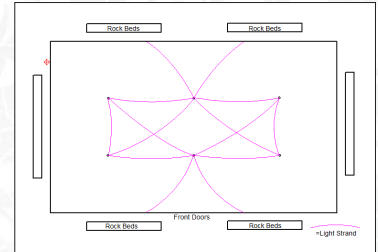

View Café Light layouts on the next page.

CAFÉ LIGHTS LAYOUTS

TENT LAYOUT 1

\$750

TENT LAYOUT 2

\$950

TENT LAYOUT 3

\$1100

GRAND LAYOUT 1

\$750

GRAND LAYOUT 2

\$950

GRAND LAYOUT 3

\$950

RIVERVIEW NORTH I

\$950