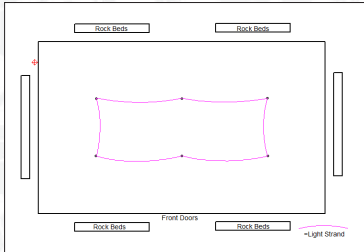

CAFÉ LIGHTS LAYOUTS

TENT LAYOUT 1

$750

TENT LAYOUT 2