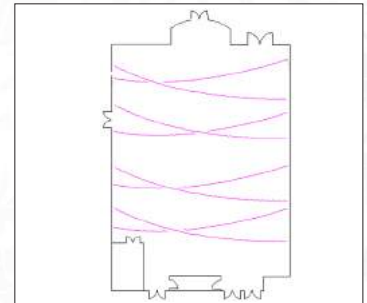

GRAND LAYOUT 1

\$750

GRAND LAYOUT 2

\$950

GRAND LAYOUT 3

\$950

RIVERVIEW NORTH I

\$950

RIVERVIEW NORTH & SOUTH

\$1100

WALL DRAPING

GRAND BALLROOM DRAPING

Perimeter Draping – \$1500

Individual Wall Draping – \$350

RIVERVIEW NORTH DRAPING

Movable Wall Draping – \$600