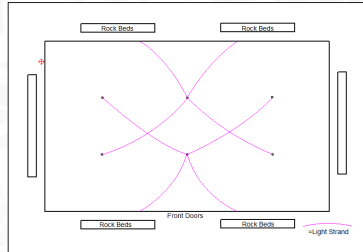

View Café Light layouts on the next page.

CAFÉ LIGHTS LAYOUTS

TENT LAYOUT 1

\$750

TENT LAYOUT 2

\$950

TENT LAYOUT 3

\$1100

GRAND LAYOUT 1

\$750

GRAND LAYOUT 2

\$950

GRAND LAYOUT 3

\$950

RIVERVIEW NORTH I

\$950