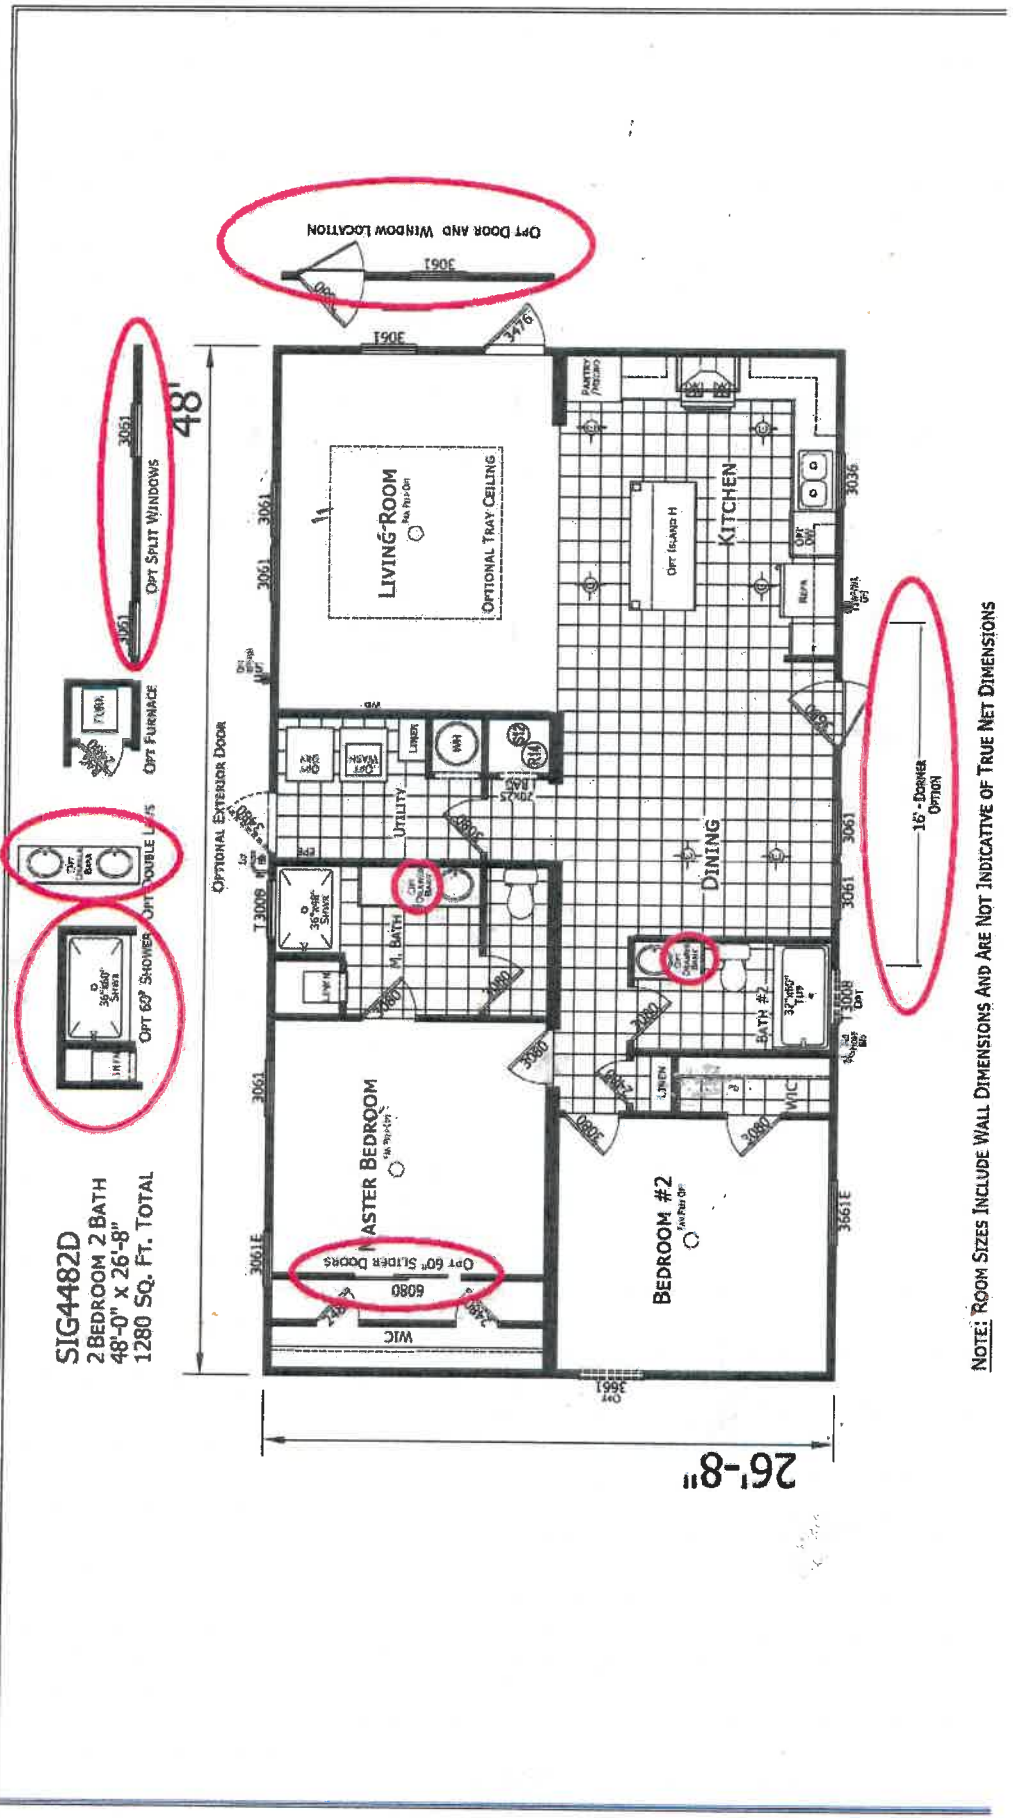

989

Find text or tools Q

SIG4482D
2 BEDROOM 2 BATH
48'-0" X 26'-8"
1280 SQ. FT. TOTAL

NOTE: ROOM SIZES INCLUDE WALL DIMENSIONS AND ARE NOT INDICATIVE OF TRUE NET DIMENSIONS