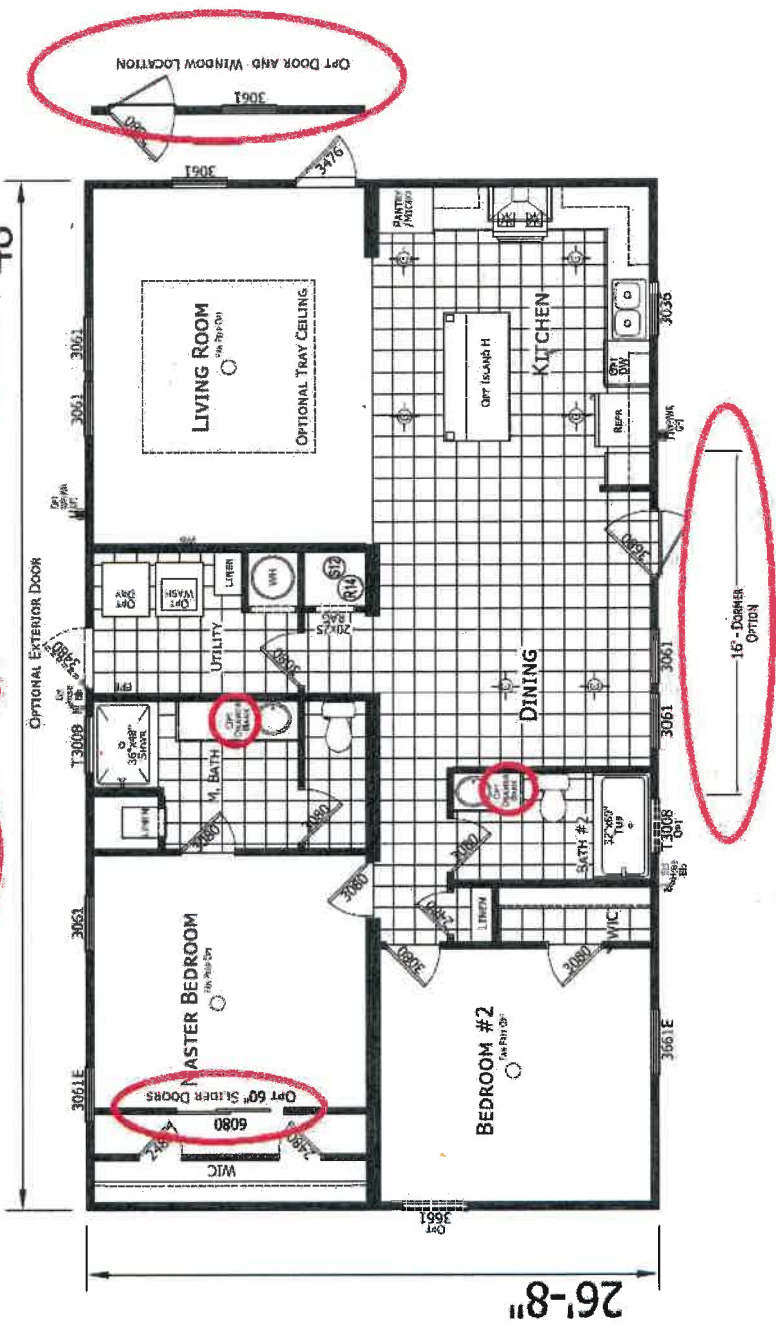

995

SIG4482D
2 BEDROOM 2 BATH
48'-0" X 26'-8"
1280 SQ. FT. TOTAL

NOTE: ROOM SIZES INCLUDE WALL DIMENSIONS AND ARE NOT INDICATIVE OF TRUE NET DIMENSIONS