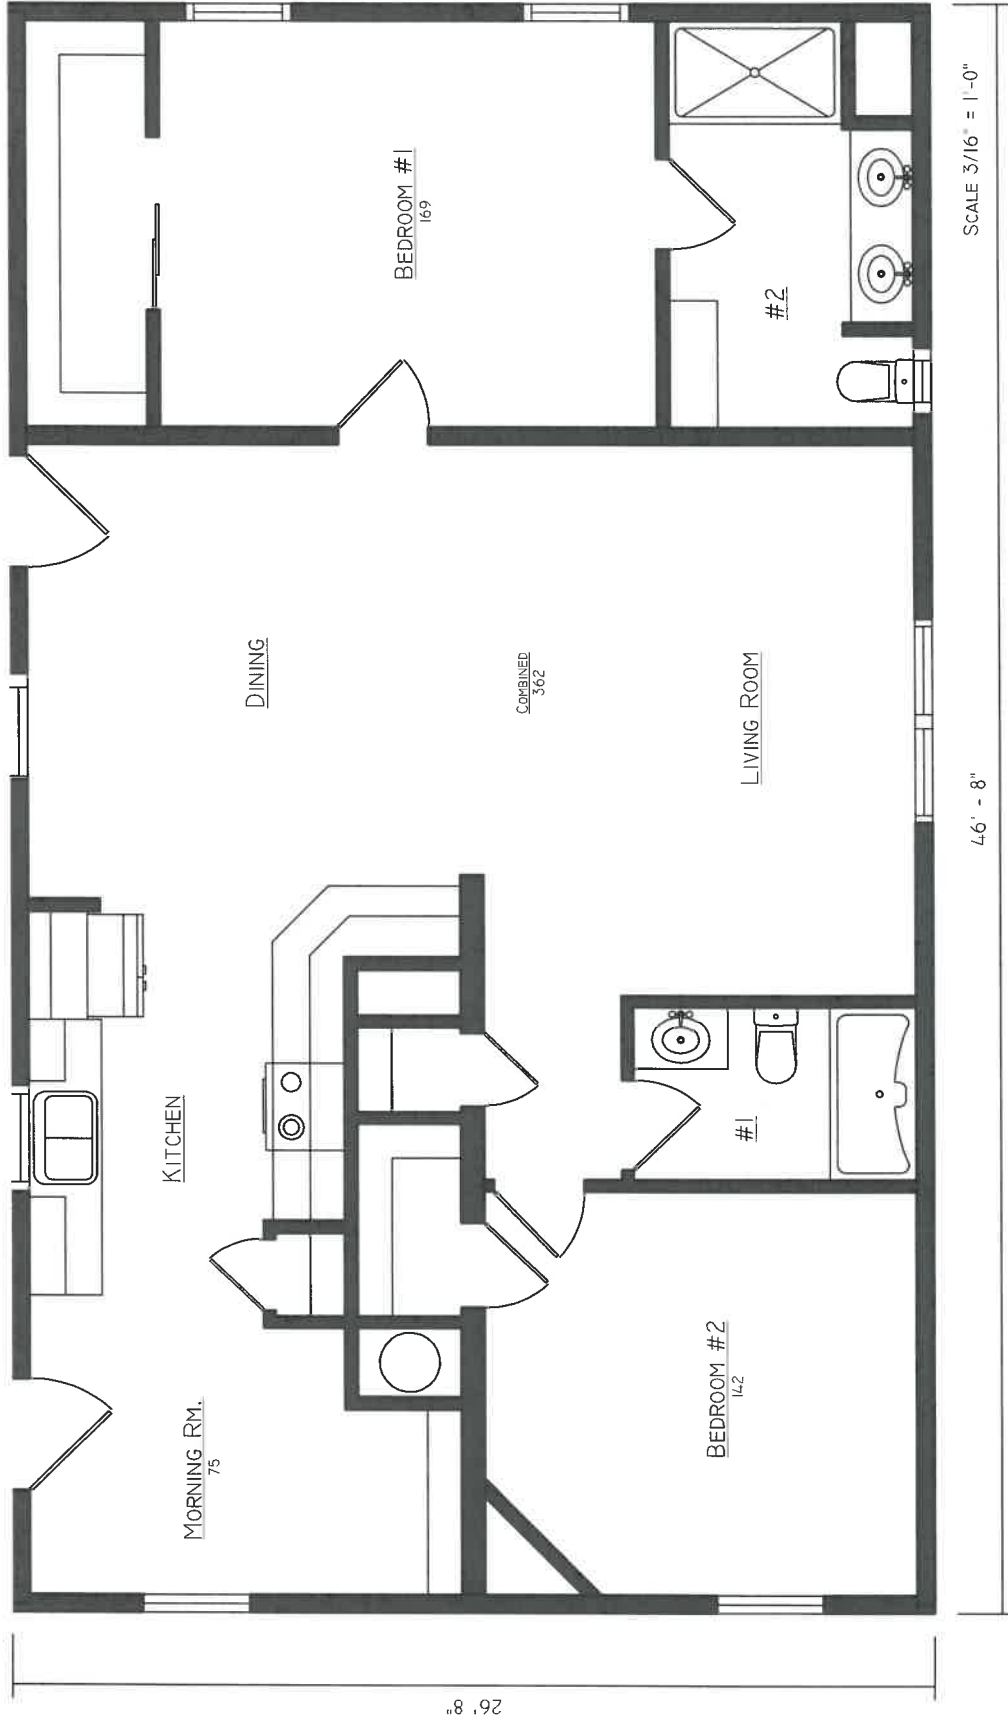

The Imperial

NOTE

CHECK WITH YOUR SALESPERSON TO IDENTIFY OPTIONAL ITEMS THAT ARE ON THIS PRINT.

**JACOBSEN
HOMES**

600 Packard Court | Safety Harbor, Florida 34695 | T: (727) 726-1138
www.jachomes.com

26' 8" x 46' 8"