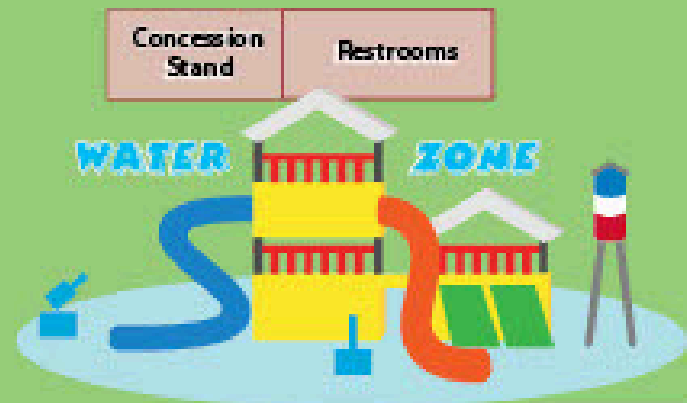

**LEGEND**

- Creekside Back-In RV Sites
- Creekside Pull-In RV Sites
- Meadow RV Sites
- Gardenside RV Sites
- Pull-Thru RV Sites
- Wine Row RV Sites
- Pull In Sites
- Garden Cabin
- Park Model
- Garden Tent Site
- Covered Wagon Site
- Bath House
- Men's Restroom
- Women's Restroom
- Laundry
- Fitness Room
- Vending Machine
- Bark Park
- Basketball
- Community Fire Pit
- Dumpster
- Go Go Ball
- Jumping Pillow
- Massage Clinic
- Life Size Chess
- Playground
- Sand Volleyball
- Tether Ball
- Water Zone

**COTTAGES, RVS & TENTING**

Year-Round Fun for Families, Touring Adults & Winter Texans in the Heart of the Hill Country.

**SITE #**

---

Check out time is noon

|     |    |    |     |
|-----|----|----|-----|
| 116 | 57 | 82 | 106 |
| 115 | 58 | 81 | 105 |
| 114 | 59 | 80 | 104 |
| 113 | 60 | 79 | 103 |
| 112 | 61 | 78 | 102 |
| 111 | 62 | 77 | 101 |
| 110 | 63 | 76 | 100 |
| 109 | 64 | 75 | 99  |
| 108 | 65 | 74 | 98  |
| 107 | 66 | 73 | 97  |
|     | 67 | 72 | 96  |
|     | 68 | 71 | 95  |
|     | 69 | 70 | 94  |

STAFF ONLY IN THIS AREA!

NOTE: No Vehicles In Plaza/Pool Area. Golf Carts Only.