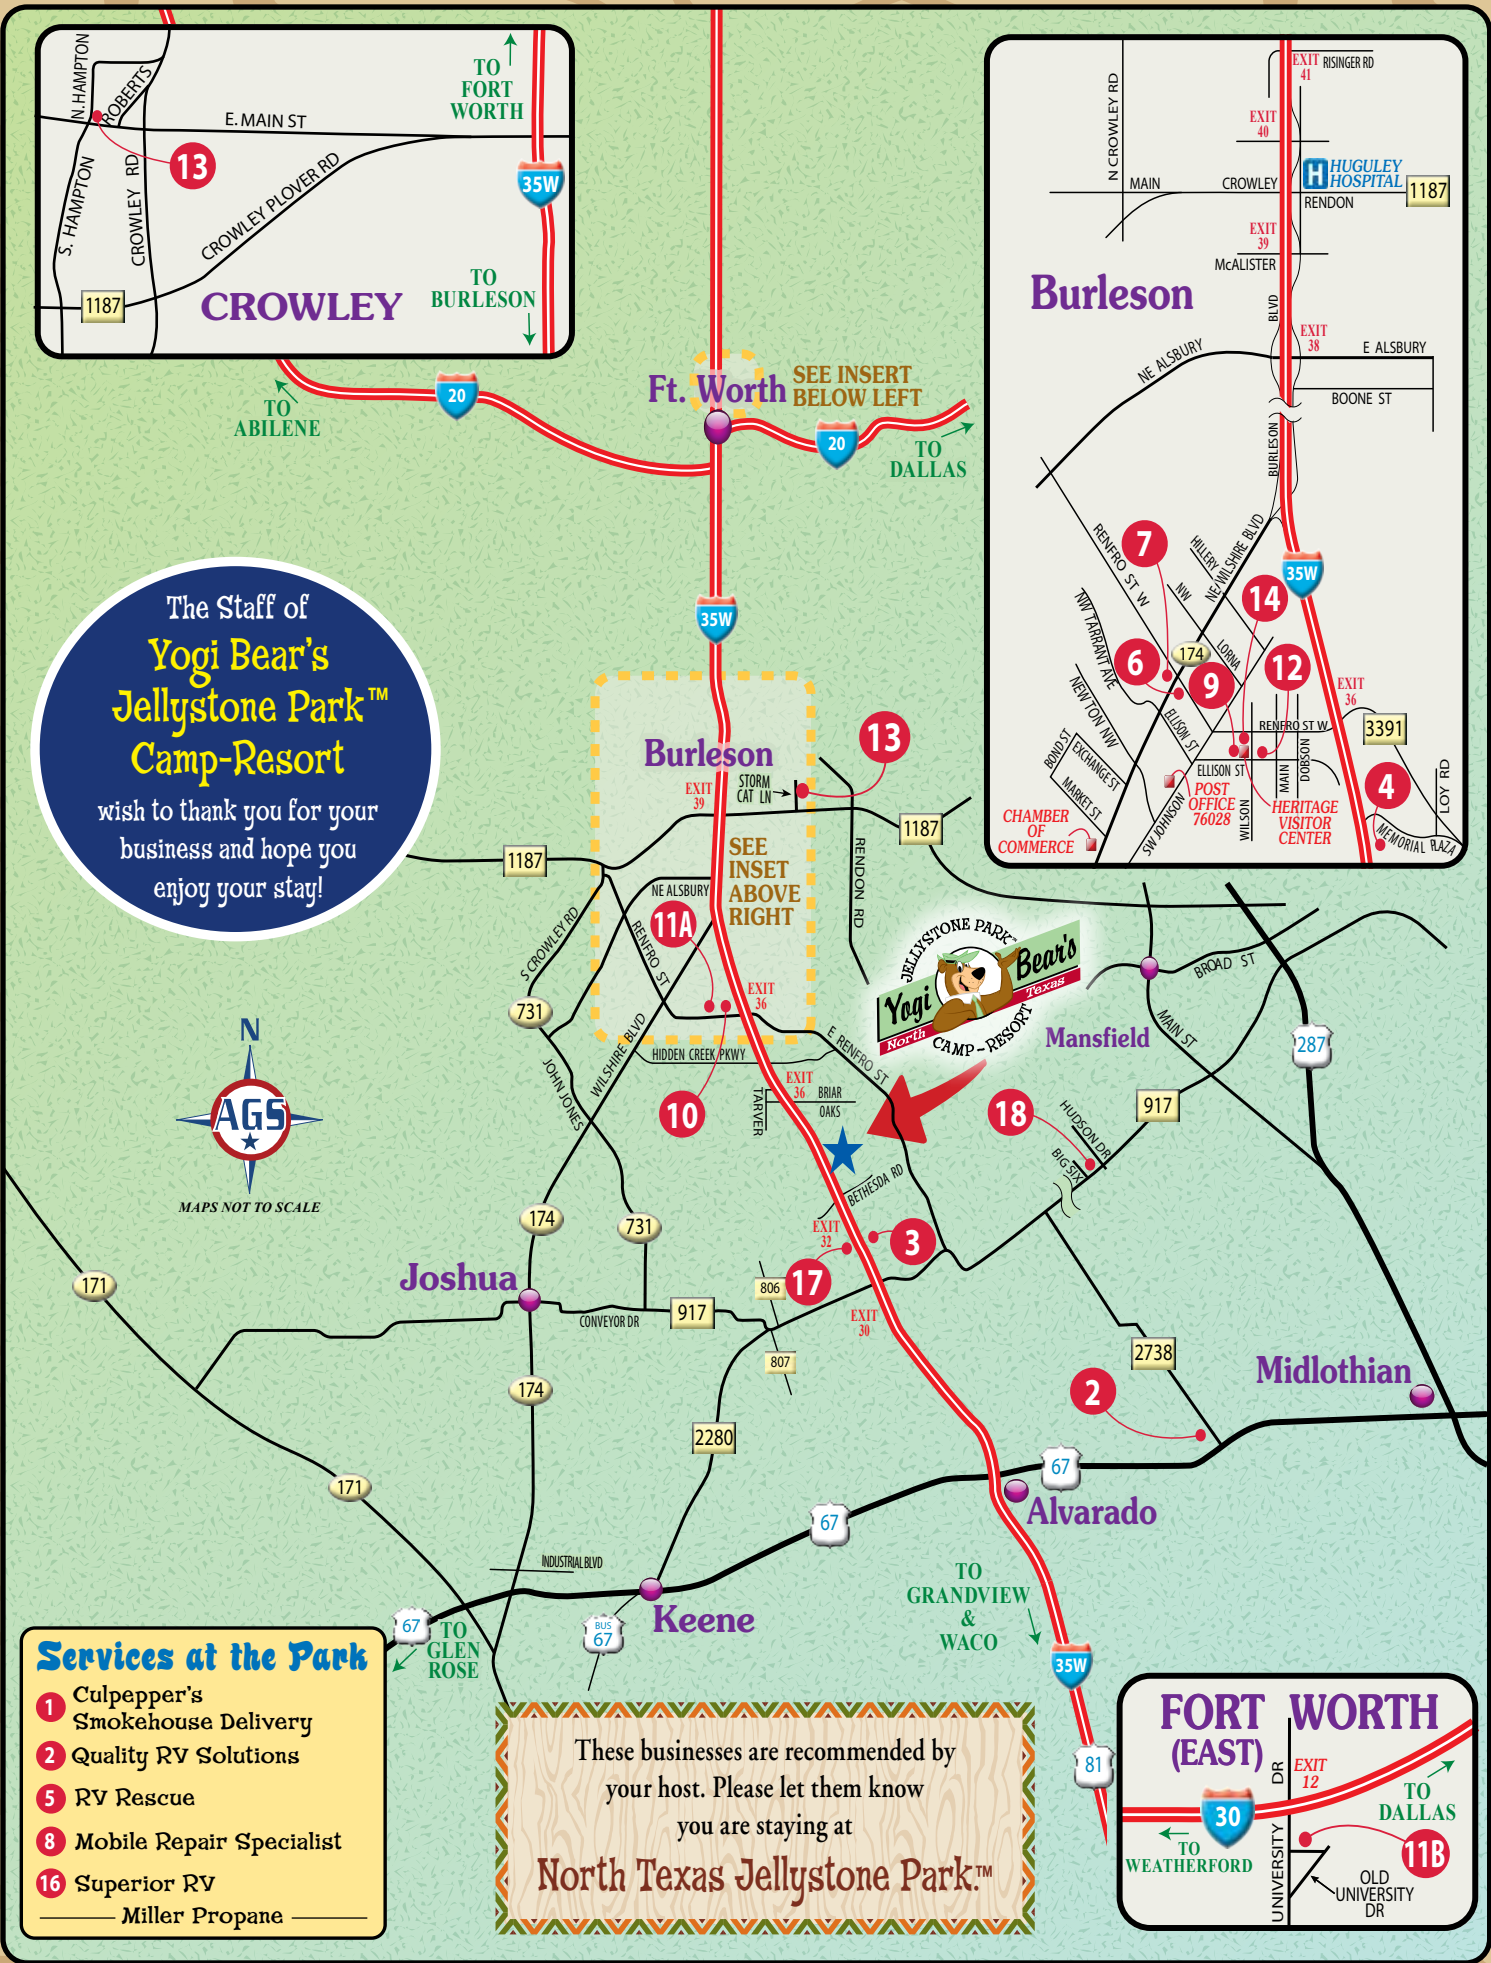

Burleson Farmers Market **14**

SATURDAYS APR-OCT
OVER 90 VENDORS!

141 W RENFRO ST.
BURLESON, TX

The Staff of
**Yogi Bear's
 Jellystone Park™
 Camp-Resort**
 wish to thank you for your
 business and hope you
 enjoy your stay!