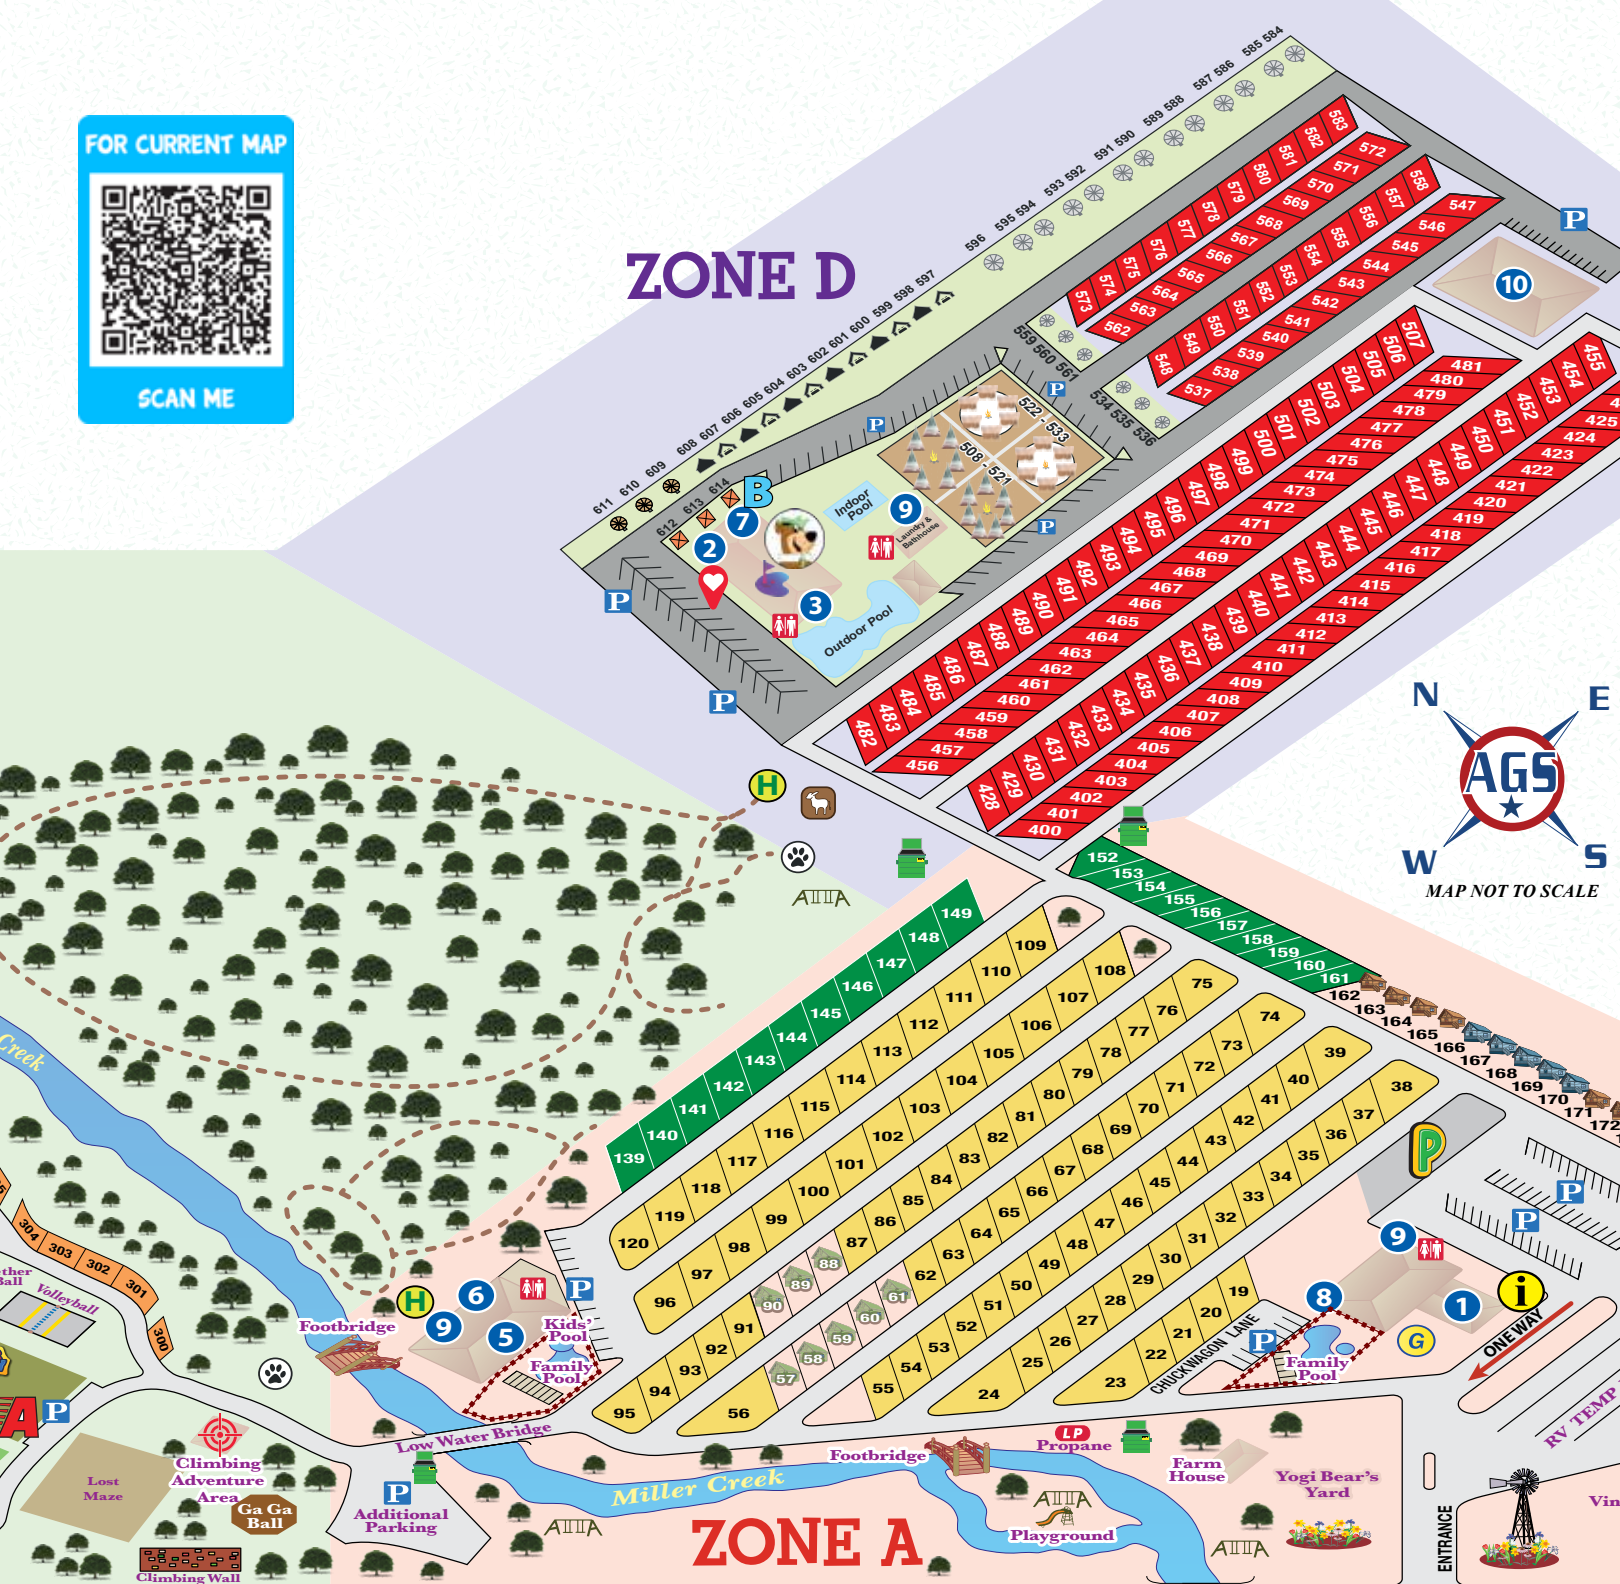

ZONE D

3 We Buy RVs!

FAMILY FIRST
RV

Everyone Is Approved!

2ND CHANCE FINANCING

We offer outstanding service and selection with the intent of helping our customers get over any type of credit challenges they may have. Our customer service is and will continue to be second to none because we believe everyone should have the right to live the RV dream.

817-447-4000

2721 S I-35 • Burleson, TX 76028 • www.buyhererepayhererv.com