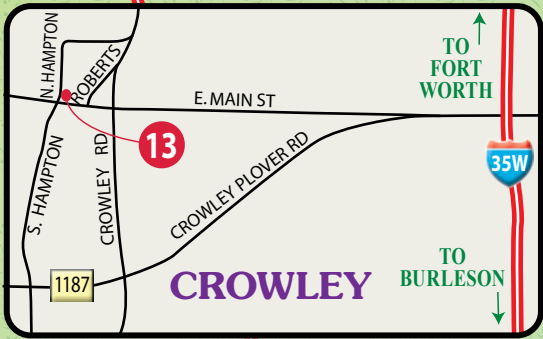

The Staff of
**Yogi Bear's
Jellystone Park™
Camp-Resort**
wish to thank you for your
business and hope you
enjoy your stay!

1. **Services at the Park**
2. 1 Culpepper's Smokehouse Delivery
   - 2 Quality RV Solutions
   - 5 RV Rescue
   - 8 Mobile Repair Specialist
   - 16 Superior RV
     — Miller Propane —

These businesses are recommended by
your host. Please let them know
you are staying at
North Texas Jellystone Park.™