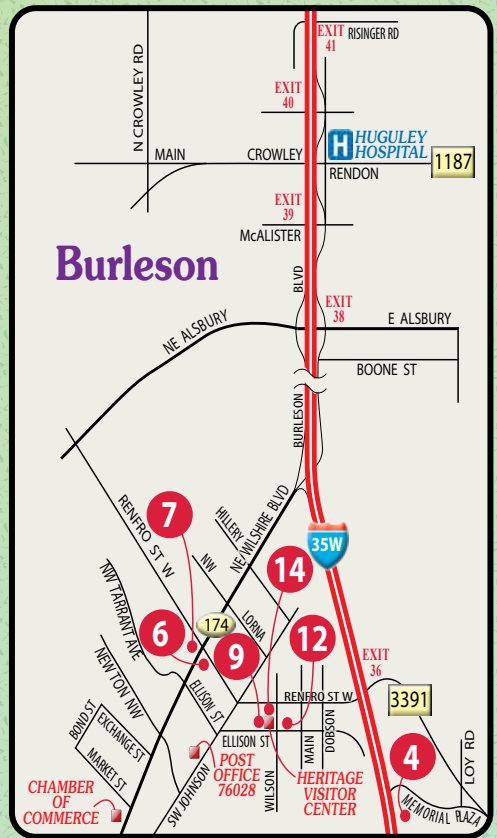

The Staff of
**Yogi Bear's
Jellystone Park™
Camp-Resort**
wish to thank you for your
business and hope you
enjoy your stay!

1. **Services at the Park**
2. 1 Culpepper's Smokehouse Delivery
   - 2 Quality RV Solutions
   - 5 RV Rescue
   - 8 Mobile Repair Specialist
   - 16 Superior RV
     — Miller Propane —

These businesses are recommended by
your host. Please let them know
you are staying at
North Texas Jellystone Park.™