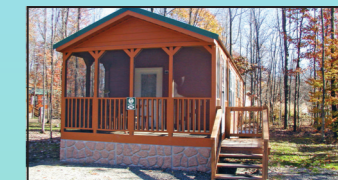

RANGER SMITH™ PARK MODELS

Junior Site 51
SLEEPS 7

DAILY RATE STARTING AT $245.00

2 Bedroom CB70, 72, 74, 75, 77, & 79
3 Bedroom CB71, 73, 76, 78, 80, 81, 82, 83, 84 & 507
PET FRIENDLY

DAILY RATE STARTING AT $230.00

NON-PET FRIENDLY

DAILY RATE STARTING AT $220.00

Ranger Smith Park Model Cabins sleep 8, A/C, heat, electric fireplace, full bathroom, 2 or 3 bedrooms, living room full kitchen, microwave, coffee pot, toaster, dinnerware and cable TV. Available year-round.