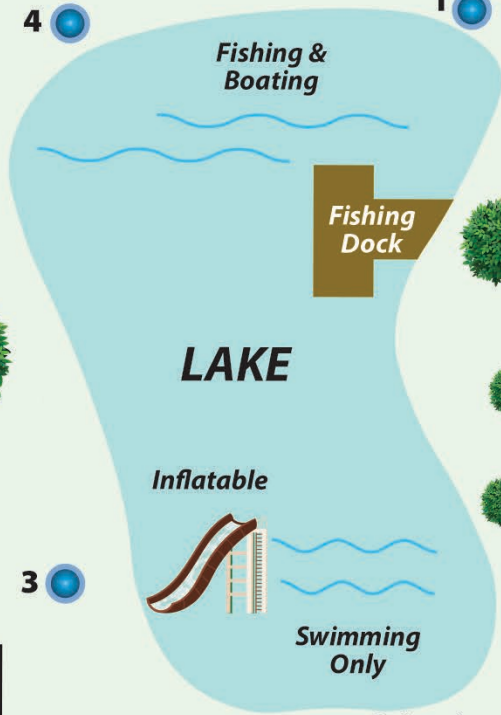

Private Property - No Trespassing

Private Property - No Trespassing

Happy Trails

Note: Map is not drawn to scale

SR 278 SOUTH

278 NORTH SR

Maintenance Building

See activity schedule on the free JELLYSTONE PARK APP

740-385-6720

HockingHillsJellystone.com

YOGI BEAR and all related characters and elements © & ™ Hanna-Barbera. (s24)

### LEGEND

- Electric Tent Site - 20 amp
- W&E back-in - 20/30 amp
- W&E back-in - 20/30/50 amp
- Full hook-up w/patio - back-in - 20/30/50 amp
- Full hook-up - back-in - 30 amp
- Full hook-up pull-thru - 20/30 amp
- Full hook-up back-in - 20/30 amp
- Full hook-up back-in pull-thru - 30/50 amp
- Full hook-up - back-in 30amp
- Full hook-up - back-in - 30/50 amp
- Primitive Site
- Gem Mining
- Jump Pad
- LP Gas
- Playground
- Laundry
- Dump Station
- Parking
- Basketball
- Dumpster
- Restrooms
- Showers
- Dog Waste Station
- Peddle Kart Track
- Disc Golf
- Gaga Ball
- Cabins