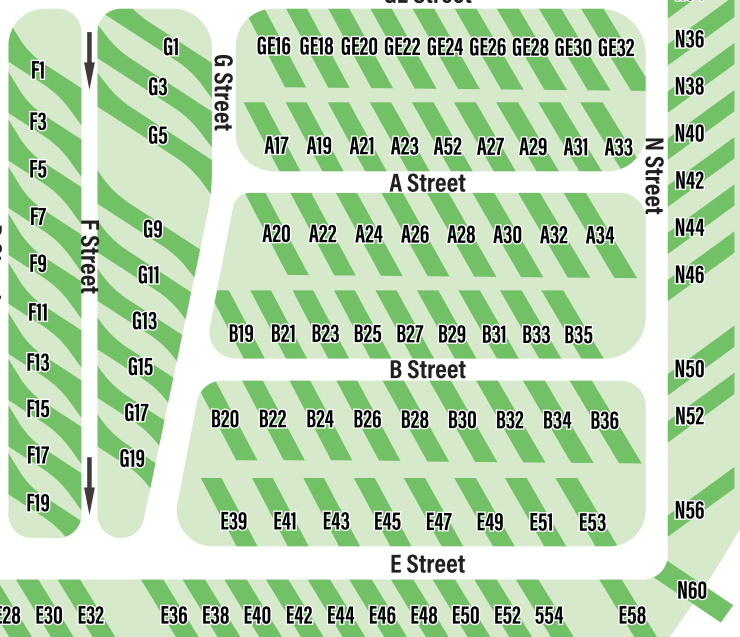

Office Phone:  
**337-433-1114**  
[jellystonelakecharles.com](http://jellystonelakecharles.com)  
 Gate Code #:

**WATER PARK**

- Deluxe Cabin w/Loft
- Deluxe Cabin
- Camping Cabin
- Full Hookup Site
- Restroom
- Shower
- Laundry
- Parking

Entrance into the campground property constitutes permission for the management of Yogi Bear's Jellystone Park™ at Lake Charles to photograph any visitor while on the premises and to use any resulting pictures for any lawful purpose without any compensation to the visitor. The guest assumes all risks and danger incidental to the activity of camping in a rustic outdoors environment, including specifically ( but not exclusively) the danger of being injured by insects or other animals, of being injured while participating in recreational activities such as hiking, swimming, use of Wibit obstacle course, boating, and jumping pillow at Jellystone Park at Lake Charles, or of being injured as a result of inclement weather conditions or of acts of mother nature, or COVID-19 related illness and agrees that the said camping resort and its owners, agents, and employees are not liable for injuries or property damage or loss resulting from such causes.