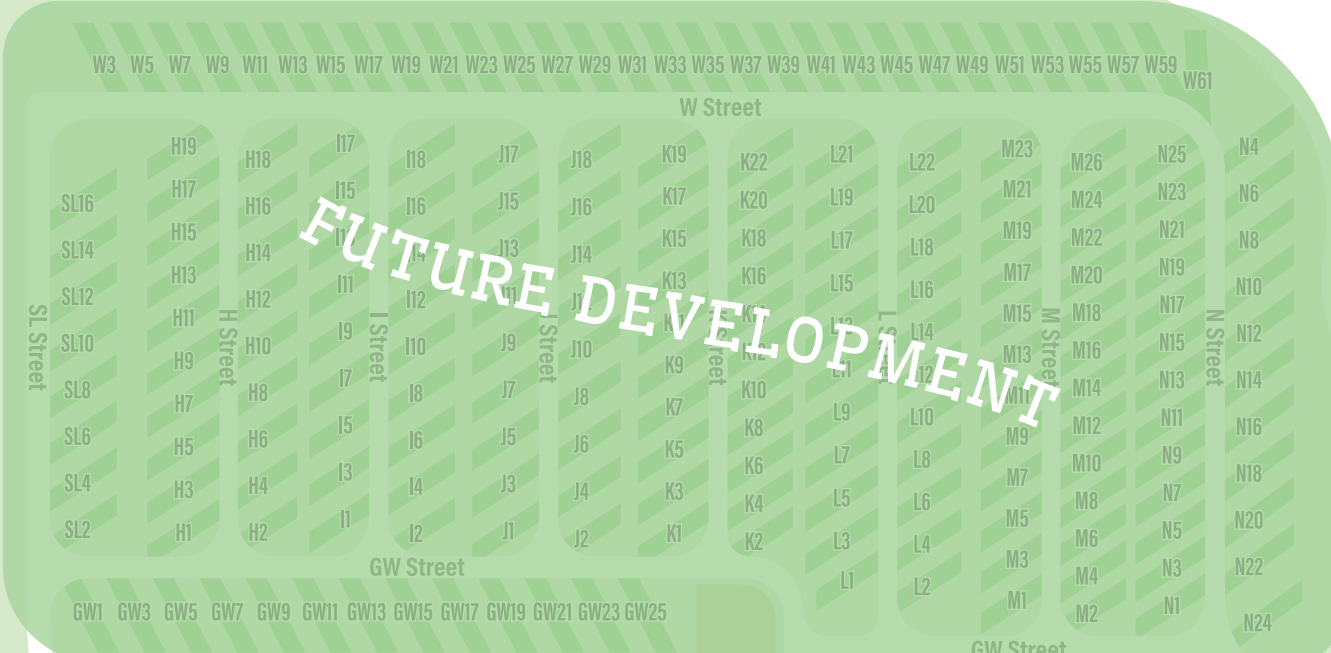

Office Phone:  
**337-433-1114**  
[jellystonelakecharles.com](http://jellystonelakecharles.com)  
 Gate Code #:

**WATER PARK**

- Deluxe Cabin w/Loft
- Deluxe Cabin
- Camping Cabin
- Full Hookup Site
- Restroom
- Shower
- Laundry
- Parking

Entrance into the campground property constitutes permission for the management of Yogi Bear's Jellystone Park™ at Lake Charles to photograph any visitor while on the premises and to use any resulting pictures for any lawful purpose without any compensation to the visitor. The guest assumes all risks and danger incidental to the activity of camping in a rustic outdoors environment, including specifically ( but not exclusively) the danger of being injured by insects or other animals, of being injured while participating in recreational activities such as hiking, swimming, use of Wibit obstacle course, boating, and jumping pillow at Jellystone Park at Lake Charles, or of being injured as a result of inclement weather conditions or of acts of mother nature, or COVID-19 related illness and agrees that the said camping resort and its owners, agents, and employees are not liable for injuries or property damage or loss resulting from such causes.