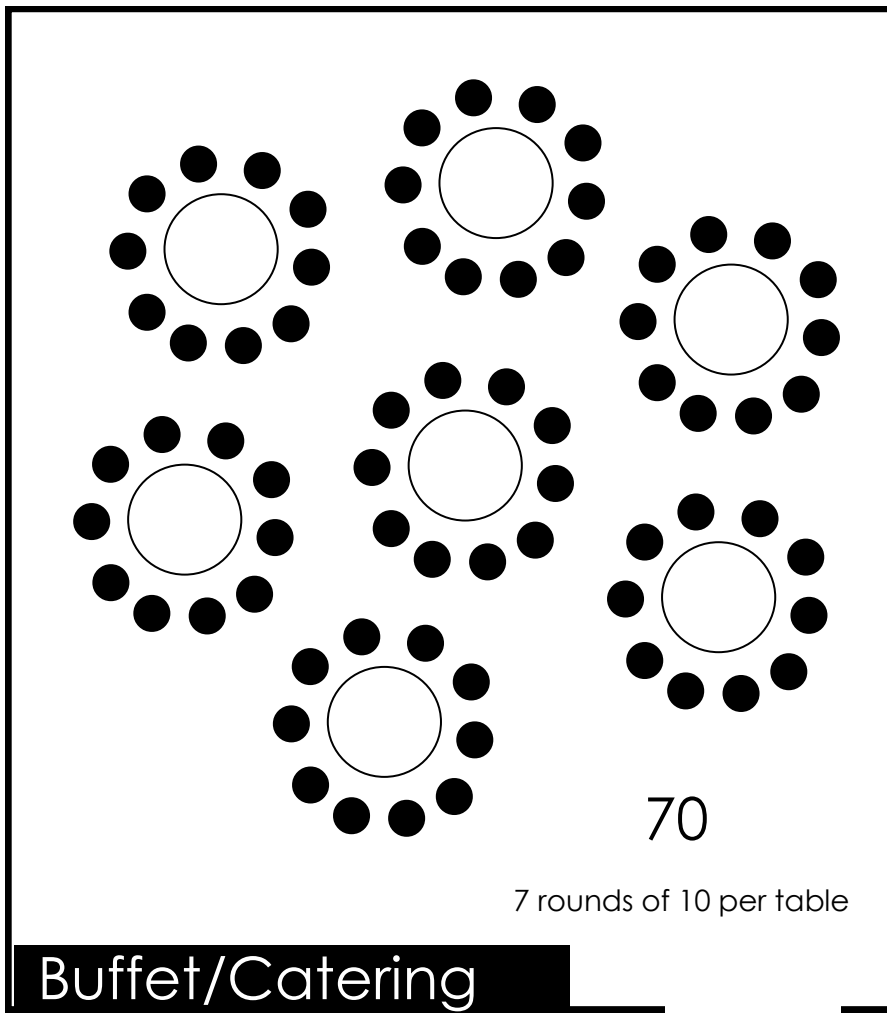

Maximum
Capacity
Conference
Room Set-up

45
Classroom

72
Theater