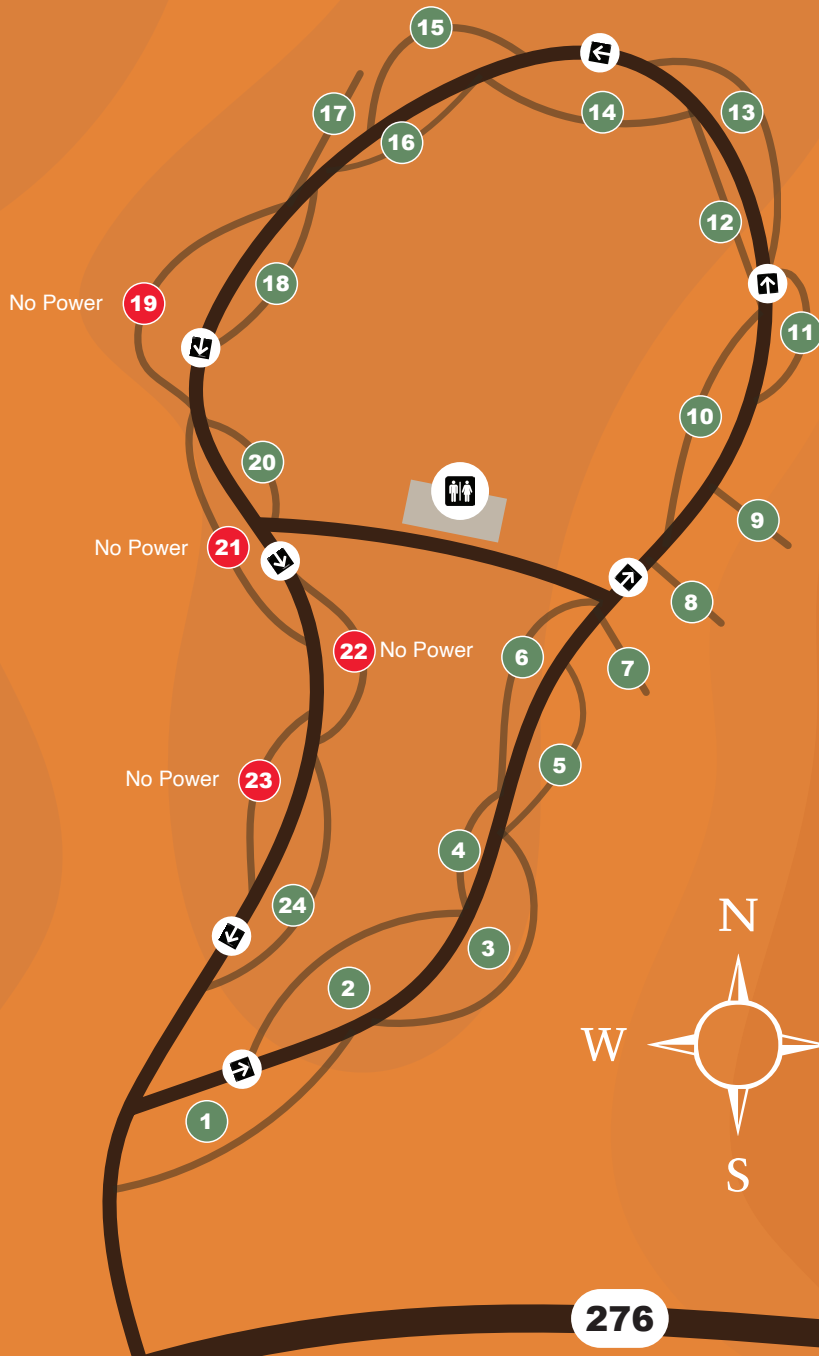

BULLFROG PAINTED HILLS RV PARK

1 - 24 RV spaces

30 AMP
Outlets

Running
Water

Sewer

Restrooms & Showers
Womens code: 125
Mens code: 521

One Way

Marina & Boat Rentals Lodge & Restaurant

Fuel Station